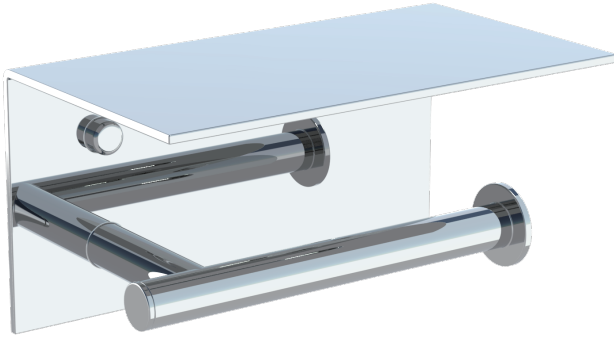

BUILDERS SERIES

353

SHELF WITH TISSUE HOLDER
353159

PRODUCT NAME: SHELF WITH TISSUE HOLDER

PRODUCT CODE: 353159

MATERIAL: All-brass construction

KEY FEATURES: Round, Contemporary design. Brass product at a builders budget.