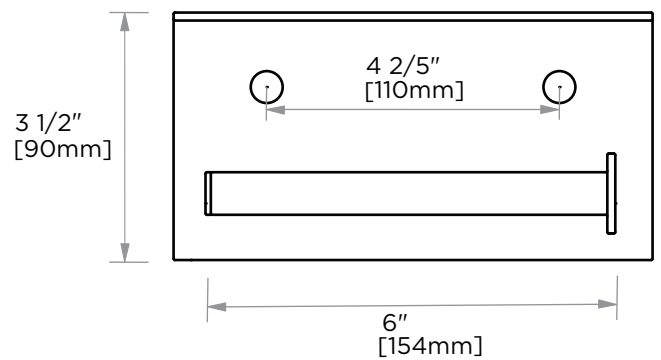

BUILDERS SERIES

353

SHELF WITH TISSUE HOLDER
353159

PRODUCT NAME: SHELF WITH TISSUE HOLDER

PRODUCT CODE: 353159

MATERIAL: All-brass construction

KEY FEATURES: Round, Contemporary design. Brass product at a builders budget.

NOTE: Dimensions and specifications are subject to change without notice.