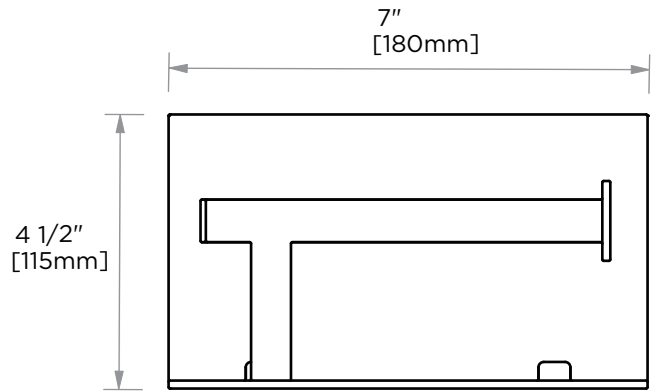

BUILDERS SERIES

353

SHELF WITH TISSUE HOLDER
353159

PRODUCT NAME: SHELF WITH TISSUE HOLDER

PRODUCT CODE: 353159

MATERIAL: All-brass construction

KEY FEATURES: Round, Contemporary design. Brass product at a builders budget.

NOTE: Dimensions and specifications are subject to change without notice.