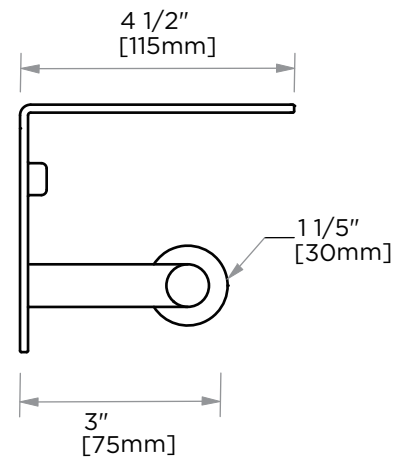

BUILDERS SERIES

353

SHELF WITH TISSUE HOLDER
353159

PRODUCT NAME: SHELF WITH TISSUE HOLDER

PRODUCT CODE: 353159

MATERIAL: All-brass construction

KEY FEATURES: Round, Contemporary design. Brass product at a builders budget.

NOTE: Dimensions and specifications are subject to change without notice.