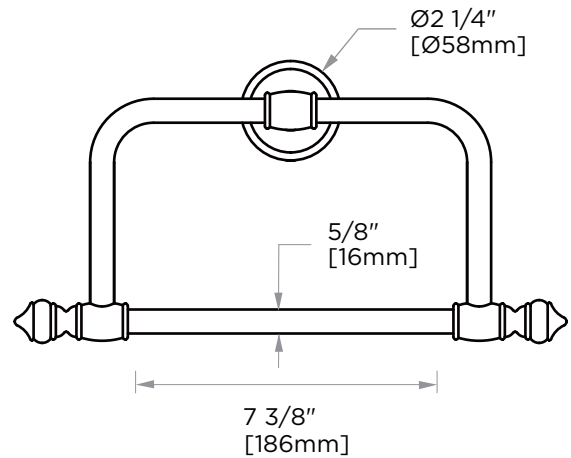

**LYON COLLECTION**  
**TOWEL RING**  
351460

**PRODUCT NAME:** TOWEL RING

**PRODUCT CODE:** 351460

**MATERIAL:** All-brass construction

**KEY FEATURES:** Traditional design. Solid round anchors are firmly set off with finely contoured finials.

NOTE: Dimensions and specifications are subject to change without notice.