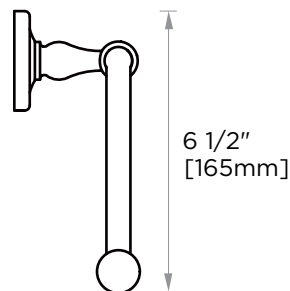

**LYON COLLECTION**  
**TOWEL RING**  
351460

**PRODUCT NAME:** TOWEL RING

**PRODUCT CODE:** 351460

**MATERIAL:** All-brass construction

**KEY FEATURES:** Traditional design. Solid round anchors are firmly set off with finely contoured finials.

NOTE: Dimensions and specifications are subject to change without notice.