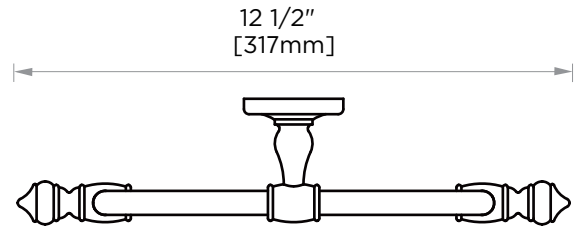

**LYON COLLECTION**  
**TOWEL RING**  
351460

**PRODUCT NAME:** TOWEL RING

**PRODUCT CODE:** 351460

**MATERIAL:** All-brass construction

**KEY FEATURES:** Traditional design. Solid round anchors are firmly set off with finely contoured finials.