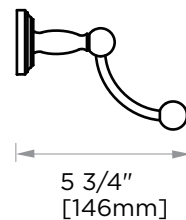

**FLORENCE
COLLECTION
DOUBLE TOWEL BAR
322242**

PRODUCT NAME: DOUBLE TOWEL BAR 24"

PRODUCT CODE: 322242

MATERIAL: All-brass construction

KEY FEATURES: Traditional design.
Round and elegant style.

STOCKED FINISHES:

NOTE: Dimensions and specifications are subject to change without notice.