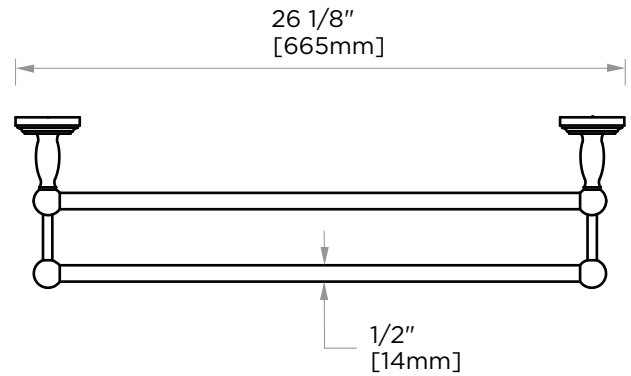

**FLORENCE
COLLECTION
DOUBLE TOWEL BAR
322242**

PRODUCT NAME: DOUBLE TOWEL BAR 24"

PRODUCT CODE: 322242

MATERIAL: All-brass construction

KEY FEATURES: Traditional design.
Round and elegant style.

STOCKED FINISHES:

NOTE: Dimensions and specifications are subject to change without notice.