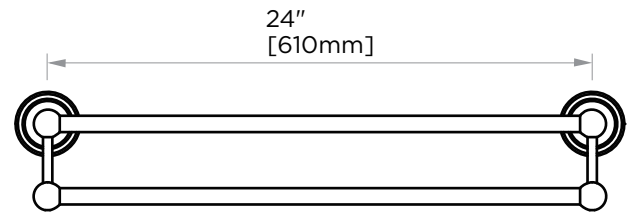

**FLORENCE
COLLECTION
DOUBLE TOWEL BAR
322242**

PRODUCT NAME: DOUBLE TOWEL BAR 24"

PRODUCT CODE: 322242

MATERIAL: All-brass construction

KEY FEATURES: Traditional design.
Round and elegant style.

STOCKED FINISHES:

NOTE: Dimensions and specifications are subject to change without notice.