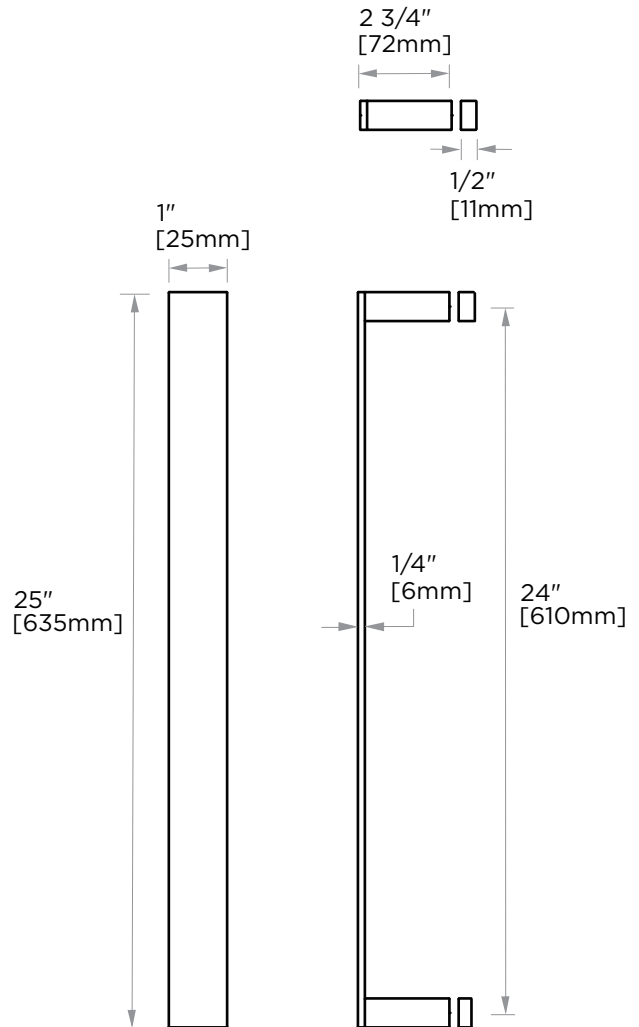

MUNICH COLLECTION SINGLE SHOWER DOOR HANDLE 24" 2887524

PRODUCT NAME: SINGLE SHOWER DOOR HANDLE 24"

PRODUCT CODE: 2887524

MATERIAL: All-brass construction

KEY FEATURES: Contemporary design. Strong rectangular shapes, balanced by slender linear lines.

NOTE: Dimensions and specifications are subject to change without notice.

HANDLES INFO

Components Included		
①	Handle	X1
②	Set Screw M6	X2
③	Fixing Bracket	X2
④	Rubber Gasket	X4

Mounting Kits Included		
	X1	Allen Key

GLASS INFO

Glass Hole C-C Distance		
A	8"/203mm	8" Shower Door Handle
	12"/305mm	12" Shower Door Handle
	18"/457mm	18" Shower Door Handle
	24"/610mm	24" Shower Door Handle
	36"/914mm	36" Shower Door Handle
B	1/2" (12mm)	Glass Hole Diameter
C	6-12mm	Glass Thickness

* Can be used with extension kit for thicker doors

NOTE: Dimensions and specifications are subject to change without notice.