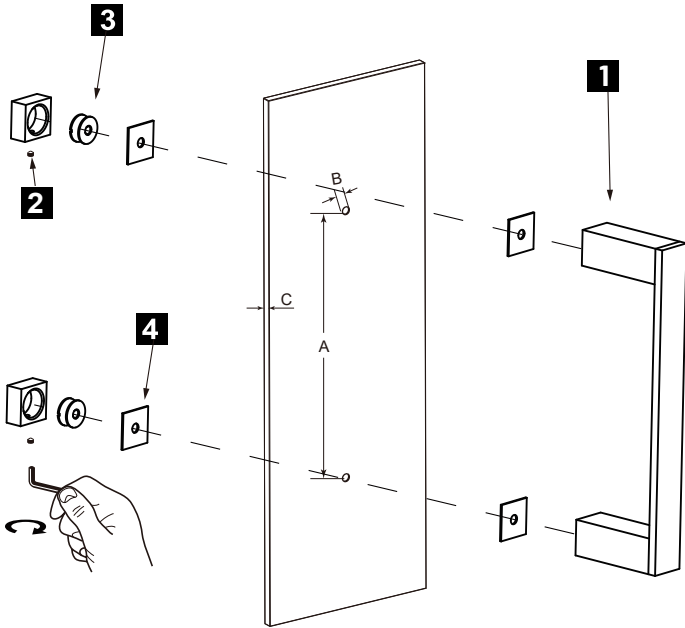

MUNICH COLLECTION SINGLE SHOWER DOOR HANDLE 24" 2887524

PRODUCT NAME: SINGLE SHOWER DOOR HANDLE 24"

PRODUCT CODE: 2887524

MATERIAL: All-brass construction

KEY FEATURES: Contemporary design. Strong rectangular shapes, balanced by slender linear lines.

NOTE: Dimensions and specifications are subject to change without notice.

HANDLES INFO

Components Included		
①	Handle	X1
②	Set Screw M6	X2
③	Fixing Bracket	X2
④	Rubber Gasket	X4

Mounting Kits Included		
	X1	Allen Key

GLASS INFO

Glass Hole C-C Distance		
A	8"/203mm	8" Shower Door Handle
	12"/305mm	12" Shower Door Handle
	18"/457mm	18" Shower Door Handle
	24"/610mm	24" Shower Door Handle
	36"/914mm	36" Shower Door Handle
B	1/2" (12mm)	Glass Hole Diameter
C	6-12mm	Glass Thickness