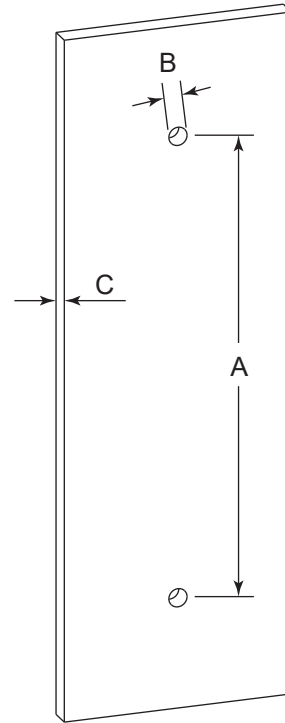

MUNICH COLLECTION SINGLE SHOWER DOOR HANDLE 24" 2887524

PRODUCT NAME: SINGLE SHOWER DOOR HANDLE 24"

PRODUCT CODE: 2887524

MATERIAL: All-brass construction

KEY FEATURES: Contemporary design. Strong rectangular shapes, balanced by slender linear lines.

NOTE: Dimensions and specifications are subject to change without notice.

HANDLES INFO

Components Included		
①	Handle	X1
②	Set Screw M6	X2
③	Fixing Bracket	X2
④	Rubber Gasket	X4

Mounting Kits Included		
	X1	Allen Key

GLASS INFO

Glass Hole C-C Distance		
A	8"/203mm	8" Shower Door Handle
	12"/305mm	12" Shower Door Handle
	18"/457mm	18" Shower Door Handle
	24"/610mm	24" Shower Door Handle
	36"/914mm	36" Shower Door Handle
B	1/2" (12mm)	Glass Hole Diameter
C	6-12mm	Glass Thickness