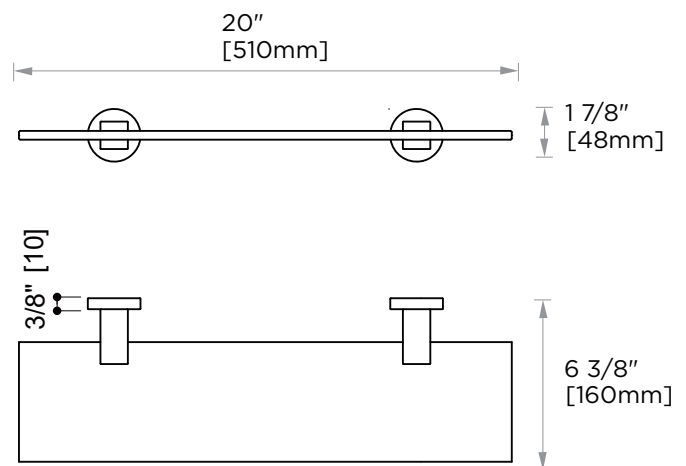

Includes Rosette : 40X4mm  
Without Rosette

With Rosette

## LISBON COLLECTION

Large Square Rosette  
277SQLG 45X12mm

Small Round Rosette  
137RDSM 40X4mm

Large Round Rosette  
137RDLG 48X10mm

NOTE: Dimensions and specifications are subject to change without notice.