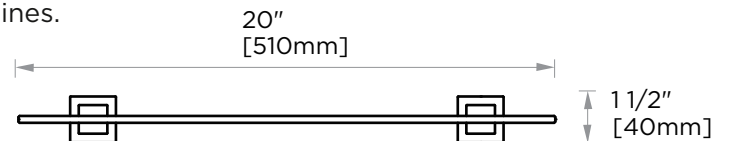

STOCKED FINISHES:

- Polished Chrome (99)
- Brushed Nickel (81)
- Polished Nickel (68)
- Matte Black (48)

SPECIAL FINISHES AVAILABLE: 26 options available. Please see our website for full list samples

WARRANTY:

Lifetime Limited (Residential Use)
One Year (Commercial Use)

NOTE: Dimensions and specifications are subject to change without notice.