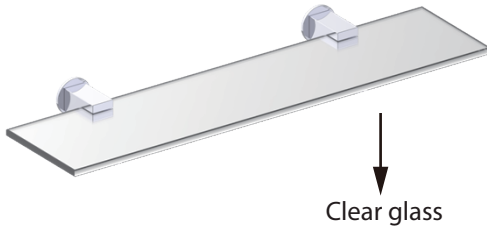

Small Round Rosette
137RDSM 40X4mm