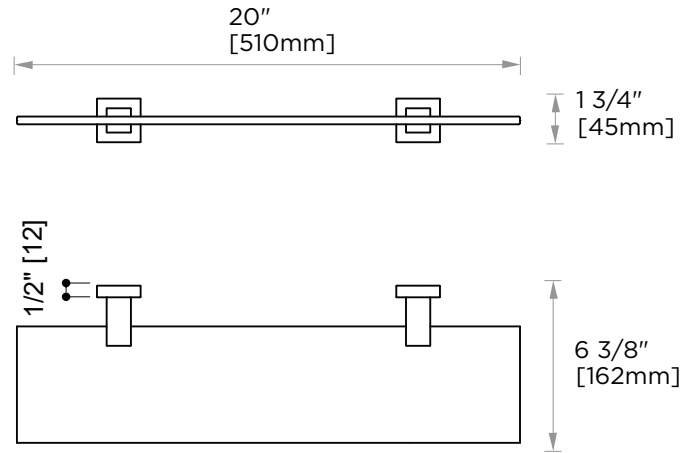

Includes Rosette : 40X4mm  
Without Rosette

With Rosette

## LISBON COLLECTION

Large Square Rosette  
277SQLG 45X12mm

Small Round Rosette  
137RDSM 40X4mm

Large Round Rosette  
137RDLG 48X10mm

NOTE: Dimensions and specifications are subject to change without notice.