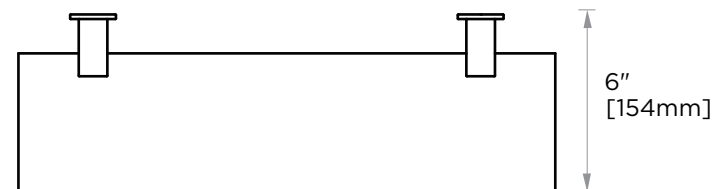

STOCKED FINISHES:

- Polished Chrome (99)
- Brushed Nickel (81)
- Polished Nickel (68)
- Matte Black (48)

SPECIAL FINISHES AVAILABLE: 26 options available. Please see our website for full list samples

WARRANTY:

Lifetime Limited (Residential Use)
One Year (Commercial Use)

NOTE: Dimensions and specifications are subject to change without notice.