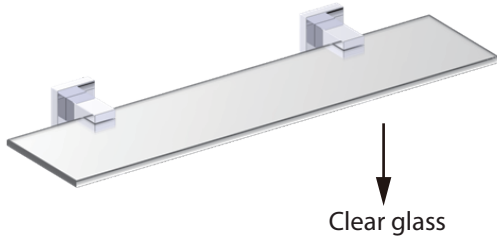

LISBON COLLECTION

Large Square Rosette
277SQLG 45X12mm