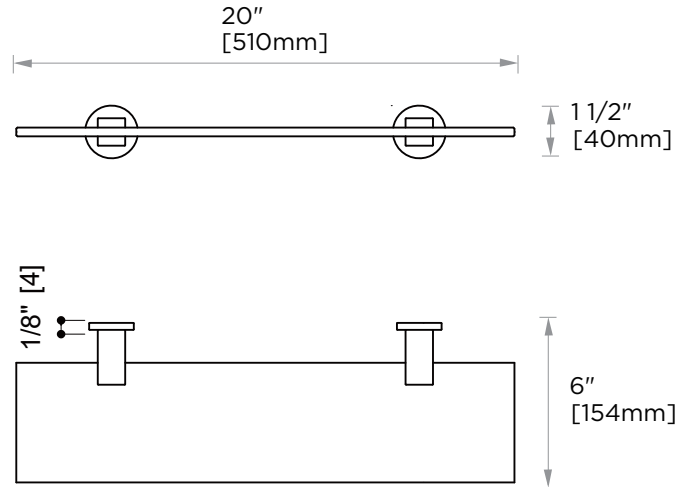

Includes Rosette : 40X4mm  
Without Rosette

With Rosette

## LISBON COLLECTION

Large Square Rosette  
277SQLG 45X12mm

Small Round Rosette  
137RDSM 40X4mm

Large Round Rosette  
137RDLG 48X10mm

NOTE: Dimensions and specifications are subject to change without notice.