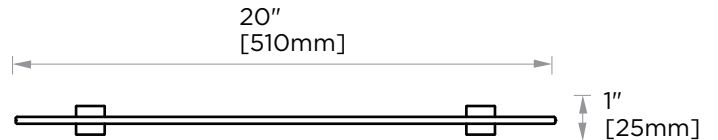

Includes Rosette : 40X4mm  
Without Rosette

With Rosette

## LISBON COLLECTION GLASS SHELF

277671

**PRODUCT NAME:** GLASS SHELF

**PRODUCT CODE:** 277671

**MATERIAL:** All-brass construction

**KEY FEATURES:** Contemporary design. Square base with clean and elongated lines.

## LISBON COLLECTION

Large Square Rosette  
277SQLG 45X12mm

Small Round Rosette  
137RDSM 40X4mm

Large Round Rosette  
137RDLG 48X10mm

NOTE: Dimensions and specifications are subject to change without notice.