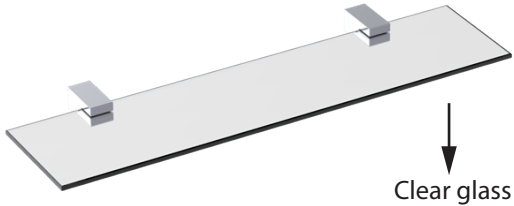

Includes Rosette : 40X4mm  
Without Rosette

With Rosette

## LISBON COLLECTION GLASS SHELF

277671

**PRODUCT NAME:** GLASS SHELF

**PRODUCT CODE:** 277671

**MATERIAL:** All-brass construction

**KEY FEATURES:** Contemporary design. Square base with clean and elongated lines.