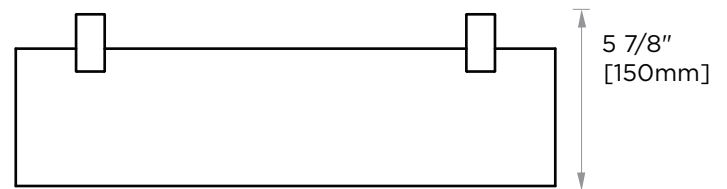

Includes Rosette : 40X4mm  
Without Rosette

With Rosette

## LISBON COLLECTION GLASS SHELF

277671

**PRODUCT NAME:** GLASS SHELF

**PRODUCT CODE:** 277671

**MATERIAL:** All-brass construction

**KEY FEATURES:** Contemporary design. Square base with clean and elongated lines.

## LISBON COLLECTION

Large Square Rosette  
277SQLG 45X12mm

Small Round Rosette  
137RDSM 40X4mm

Large Round Rosette  
137RDLG 48X10mm

NOTE: Dimensions and specifications are subject to change without notice.