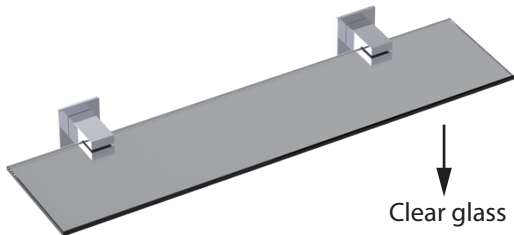

Includes Rosette : 40X4mm  
Without Rosette

With Rosette

## LISBON COLLECTION GLASS SHELF

277671

**PRODUCT NAME:** GLASS SHELF

**PRODUCT CODE:** 277671

**MATERIAL:** All-brass construction

**KEY FEATURES:** Contemporary design. Square base with clean and elongated lines.

## LISBON COLLECTION

Large Square Rosette  
277SQLG 45X12mm

Small Round Rosette  
137RDSM 40X4mm

Large Round Rosette  
137RDLG 48X10mm

NOTE: Dimensions and specifications are subject to change without notice.