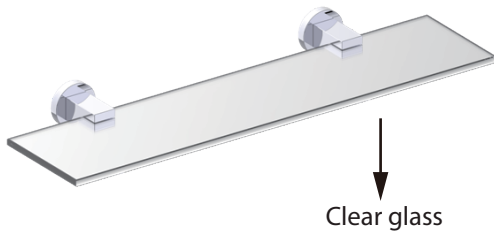

## LISBON COLLECTION GLASS SHELF

277671

**PRODUCT NAME:** GLASS SHELF

**PRODUCT CODE:** 277671

**MATERIAL:** All-brass construction

**KEY FEATURES:** Contemporary design. Square base with clean and elongated lines.

## LISBON COLLECTION

Large Square Rosette  
277SQLG 45X12mm

Small Round Rosette  
137RDSM 40X4mm

Large Round Rosette  
137RDLG 48X10mm

NOTE: Dimensions and specifications are subject to change without notice.