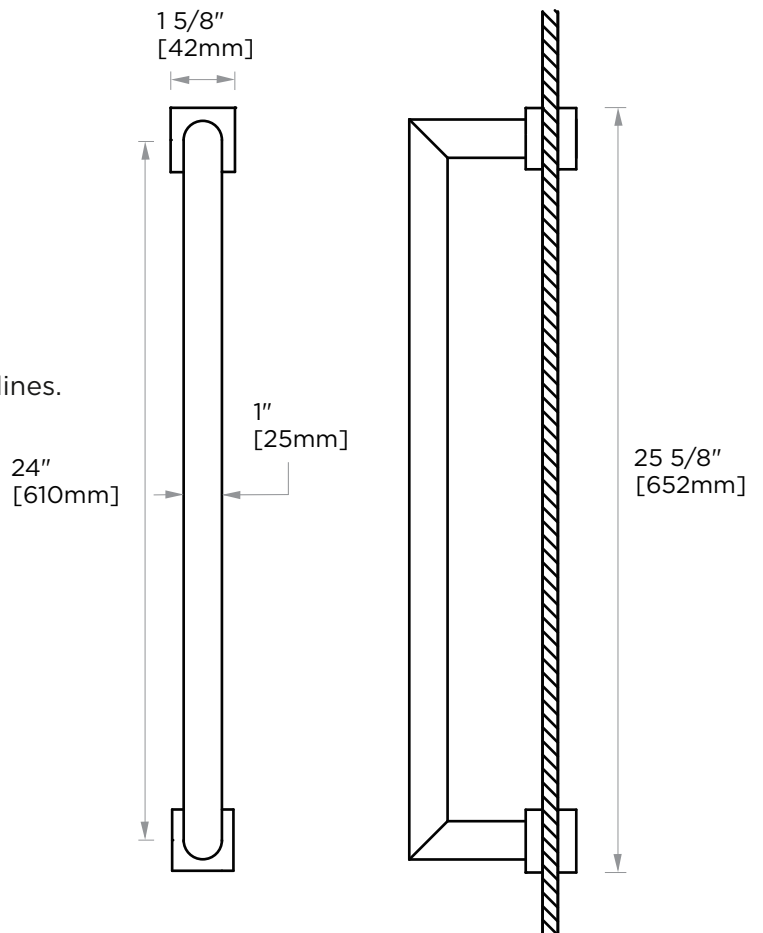

MADRID COLLECTION SINGLE SHOWER DOOR HANDLE 24" 2627524

PRODUCT NAME: SINGLE SHOWER DOOR HANDLE 24"

PRODUCT CODE: 2627524

MATERIAL: All-brass construction

KEY FEATURES: Contemporary design. Simple and straight forward lines. Strong linear silhouette.

NOTE: Dimensions and specifications are subject to change without notice.

HANDLES INFO

Components Included		
①	Handle	X1
②	Set Screw M6	X2
③	Fixing Bracket	X2
④	Rubber Gasket	X4

Mounting Kits Included		
	X1	Allen Key

GLASS INFO

Glass Hole C-C Distance		
A	8"/203mm	8" Shower Door Handle
	12"/305mm	12" Shower Door Handle
	18"/457mm	18" Shower Door Handle
	24"/610mm	24" Shower Door Handle
B	1/2" (12mm)	Glass Hole Diameter
C	6-12mm	Glass Thickness

* Can be used with extension kit for thicker doors

NOTE: Dimensions and specifications are subject to change without notice.