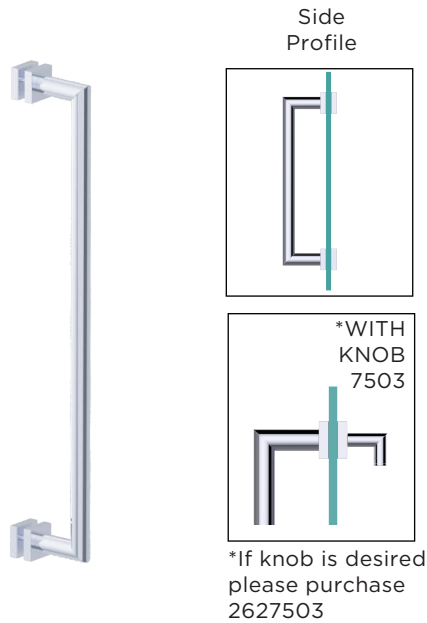

MADRID COLLECTION SINGLE SHOWER DOOR HANDLE 24" 2627524

PRODUCT NAME: SINGLE SHOWER DOOR HANDLE 24"

PRODUCT CODE: 2627524

MATERIAL: All-brass construction

KEY FEATURES: Contemporary design. Simple and straight forward lines. Strong linear silhouette.

NOTE: Dimensions and specifications are subject to change without notice.

HANDLES INFO

Components Included		
①	Handle	X1
②	Set Screw M6	X2
③	Fixing Bracket	X2
④	Rubber Gasket	X4

Mounting Kits Included		
	X1	Allen Key

GLASS INFO

Glass Hole C-C Distance		
A	8"/203mm	8" Shower Door Handle
	12"/305mm	12" Shower Door Handle
	18"/457mm	18" Shower Door Handle
	24"/610mm	24" Shower Door Handle
B	1/2" (12mm)	Glass Hole Diameter
C	6-12mm	Glass Thickness