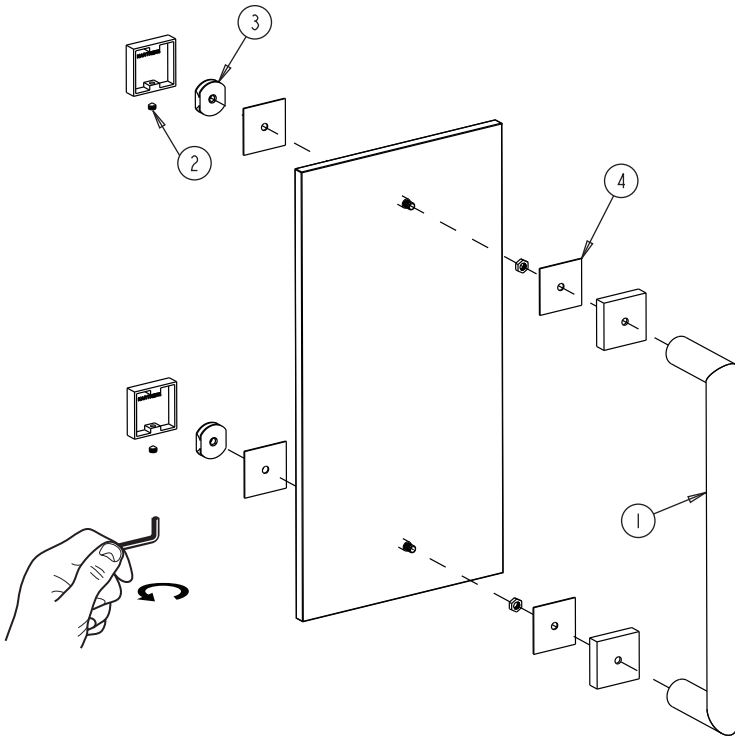

MADRID COLLECTION SINGLE SHOWER DOOR HANDLE 24" 2627524

PRODUCT NAME: SINGLE SHOWER DOOR HANDLE 24"

PRODUCT CODE: 2627524

MATERIAL: All-brass construction

KEY FEATURES: Contemporary design. Simple and straight forward lines. Strong linear silhouette.

NOTE: Dimensions and specifications are subject to change without notice.

HANDLES INFO

Components Included		
①	Handle	X1
②	Set Screw M6	X2
③	Fixing Bracket	X2
④	Rubber Gasket	X4

Mounting Kits Included		
	X1	Allen Key

GLASS INFO

Glass Hole C-C Distance		
A	8"/203mm	8" Shower Door Handle
	12"/305mm	12" Shower Door Handle
	18"/457mm	18" Shower Door Handle
	24"/610mm	24" Shower Door Handle
B	1/2" (12mm)	Glass Hole Diameter
C	6-12mm	Glass Thickness