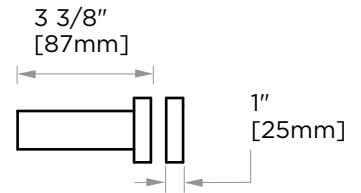

MADRID COLLECTION SINGLE SHOWER DOOR HANDLE 24" 2627524

PRODUCT NAME: SINGLE SHOWER DOOR HANDLE 24"

PRODUCT CODE: 2627524

MATERIAL: All-brass construction

KEY FEATURES: Contemporary design. Simple and straight forward lines. Strong linear silhouette.

NOTE: Dimensions and specifications are subject to change without notice.

HANDLES INFO

Components Included		
①	Handle	X1
②	Set Screw M6	X2
③	Fixing Bracket	X2
④	Rubber Gasket	X4

Mounting Kits Included		
	X1	Allen Key

GLASS INFO

Glass Hole C-C Distance		
A	8"/203mm	8" Shower Door Handle
	12"/305mm	12" Shower Door Handle
	18"/457mm	18" Shower Door Handle
	24"/610mm	24" Shower Door Handle
B	1/2" (12mm)	Glass Hole Diameter
C	6-12mm	Glass Thickness