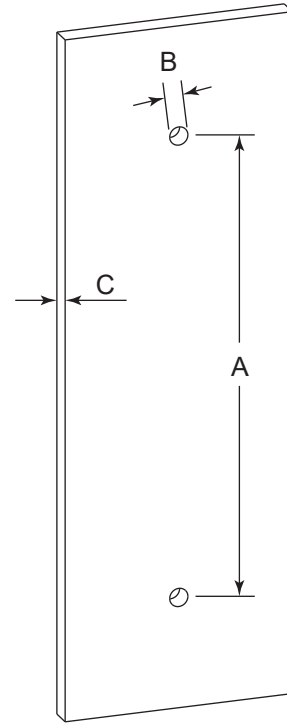

MADRID COLLECTION SINGLE SHOWER DOOR HANDLE 24" 2627524

PRODUCT NAME: SINGLE SHOWER DOOR HANDLE 24"

PRODUCT CODE: 2627524

MATERIAL: All-brass construction

KEY FEATURES: Contemporary design. Simple and straight forward lines. Strong linear silhouette.

NOTE: Dimensions and specifications are subject to change without notice.

HANDLES INFO

Components Included		
①	Handle	X1
②	Set Screw M6	X2
③	Fixing Bracket	X2
④	Rubber Gasket	X4

Mounting Kits Included		
	X1	Allen Key

GLASS INFO

Glass Hole C-C Distance		
A	8"/203mm	8" Shower Door Handle
	12"/305mm	12" Shower Door Handle
	18"/457mm	18" Shower Door Handle
	24"/610mm	24" Shower Door Handle
B	1/2" (12mm)	Glass Hole Diameter
C	6-12mm	Glass Thickness