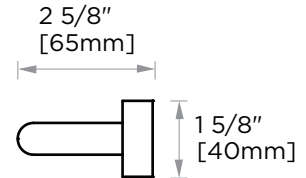

MADRID COLLECTION
TOWEL BAR 9"
262109

PRODUCT NAME: TOWEL BAR 9"

PRODUCT CODE: 262109

MATERIAL: All-brass construction

KEY FEATURES: Contemporary design.
Simple and straight forward lines.
Strong linear silhouette.

NOTE: Dimensions and specifications are subject to change without notice.