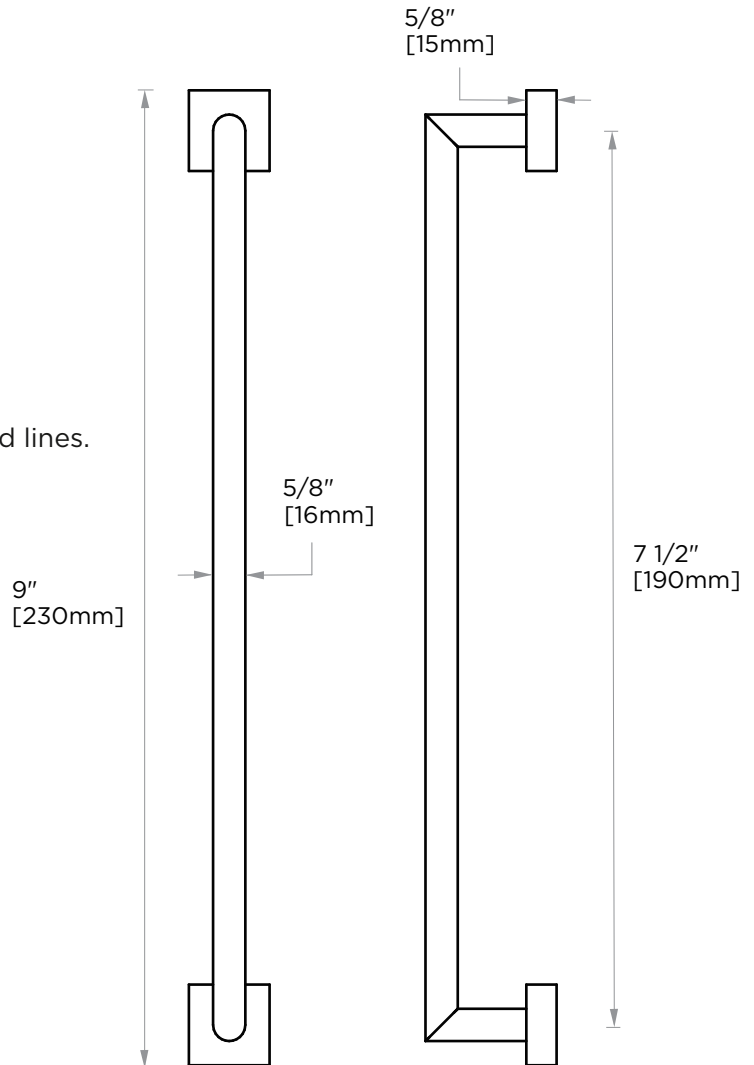

MADRID COLLECTION
TOWEL BAR 9"
262109

PRODUCT NAME: TOWEL BAR 9"

PRODUCT CODE: 262109

MATERIAL: All-brass construction

KEY FEATURES: Contemporary design.
Simple and straight forward lines.
Strong linear silhouette.

NOTE: Dimensions and specifications are subject to change without notice.