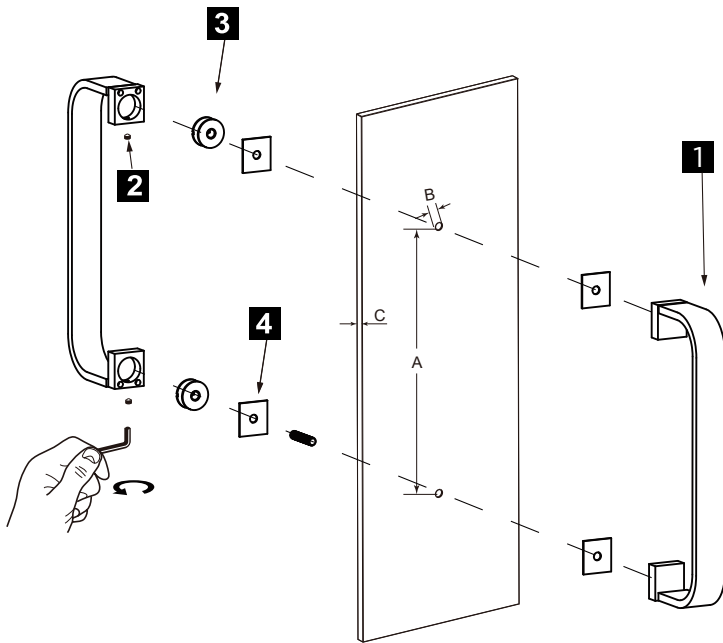

COLOGNE COLLECTION
DOUBLE SDH 12"
2557812

PRODUCT NAME: DOUBLE SHOWER DOOR HANDLE 12"

PRODUCT CODE: 2557812

MATERIAL: All-brass construction

KEY FEATURES: Contemporary design with strong bold silhouette softened by the rounded corners and curved lines.

NOTE: Dimensions and specifications are subject to change without notice.

HANDLES INFO

Components Included		
①	Handle	X1
②	Set Screw M6	X2
③	Fixing Bracket	X2
④	Rubber Gasket	X4

Mounting Kits Included		
	X1	Allen Key

GLASS INFO

Glass Hole C-C Distance		
A	8"/203mm	8" Shower Door Handle
	12"/305mm	12" Shower Door Handle
	18"/457mm	18" Shower Door Handle
	24"/610mm	24" Shower Door Handle
	36"/914mm	36" Shower Door Handle
B	1/2" (12mm)	Glass Hole Diameter
C	6-12mm	Glass Thickness