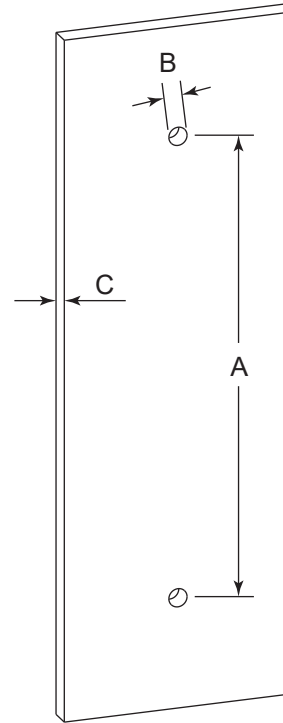

COLOGNE COLLECTION
DOUBLE SDH 12"
2557812

PRODUCT NAME: DOUBLE SHOWER DOOR HANDLE 12"

PRODUCT CODE: 2557812

MATERIAL: All-brass construction

KEY FEATURES: Contemporary design with strong bold silhouette softened by the rounded corners and curved lines.

NOTE: Dimensions and specifications are subject to change without notice.

HANDLES INFO

Components Included		
①	Handle	X1
②	Set Screw M6	X2
③	Fixing Bracket	X2
④	Rubber Gasket	X4

Mounting Kits Included		
	X1	Allen Key

GLASS INFO

Glass Hole C-C Distance		
A	8"/203mm	8" Shower Door Handle
	12"/305mm	12" Shower Door Handle
	18"/457mm	18" Shower Door Handle
	24"/610mm	24" Shower Door Handle
	36"/914mm	36" Shower Door Handle
B	1/2" (12mm)	Glass Hole Diameter
C	6-12mm	Glass Thickness