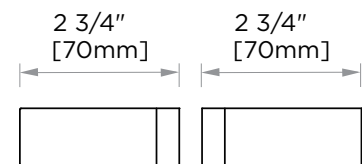

COLOGNE COLLECTION
DOUBLE SDH 12"
2557812

PRODUCT NAME: DOUBLE SHOWER DOOR HANDLE 12"

PRODUCT CODE: 2557812

MATERIAL: All-brass construction

KEY FEATURES: Contemporary design with strong bold silhouette softened by the rounded corners and curved lines.

NOTE: Dimensions and specifications are subject to change without notice.

HANDLES INFO

Components Included		
①	Handle	X1
②	Set Screw M6	X2
③	Fixing Bracket	X2
④	Rubber Gasket	X4

Mounting Kits Included		
	X1	Allen Key

GLASS INFO

Glass Hole C-C Distance		
A	8"/203mm	8" Shower Door Handle
	12"/305mm	12" Shower Door Handle
	18"/457mm	18" Shower Door Handle
	24"/610mm	24" Shower Door Handle
	36"/914mm	36" Shower Door Handle
B	1/2" (12mm)	Glass Hole Diameter
C	6-12mm	Glass Thickness