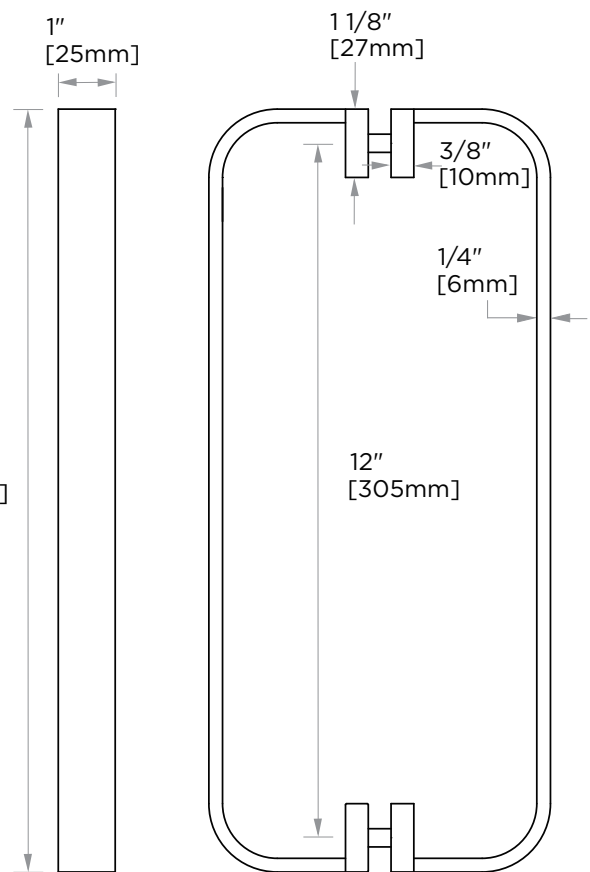

COLOGNE COLLECTION
DOUBLE SDH 12"
2557812

PRODUCT NAME: DOUBLE SHOWER DOOR HANDLE 12"

PRODUCT CODE: 2557812

MATERIAL: All-brass construction

KEY FEATURES: Contemporary design with strong bold silhouette softened by the rounded corners and curved lines.

NOTE: Dimensions and specifications are subject to change without notice.

HANDLES INFO

Components Included		
①	Handle	X1
②	Set Screw M6	X2
③	Fixing Bracket	X2
④	Rubber Gasket	X4

Mounting Kits Included		
	X1	Allen Key

GLASS INFO

Glass Hole C-C Distance		
A	8"/203mm	8" Shower Door Handle
	12"/305mm	12" Shower Door Handle
	18"/457mm	18" Shower Door Handle
	24"/610mm	24" Shower Door Handle
	36"/914mm	36" Shower Door Handle
B	1/2" (12mm)	Glass Hole Diameter
C	6-12mm	Glass Thickness

* Can be used with extension kit for thicker doors

NOTE: Dimensions and specifications are subject to change without notice.