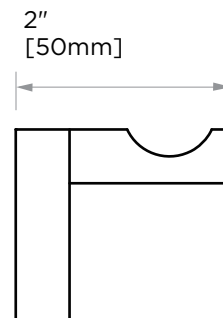

NOTE: Dimensions and specifications are subject to change without notice.