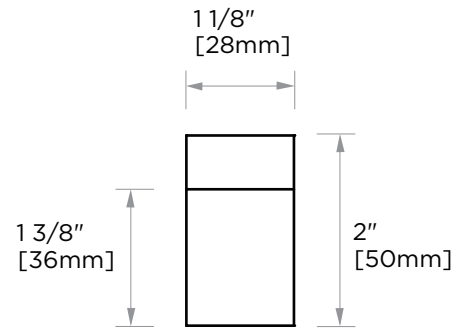

NOTE: Dimensions and specifications are subject to change without notice.