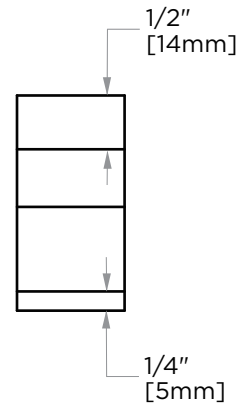

NOTE: Dimensions and specifications are subject to change without notice.