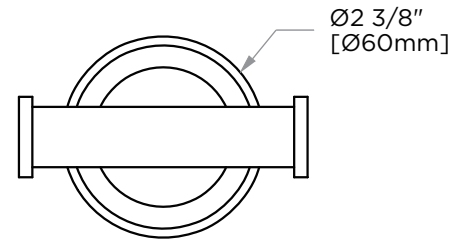

WARRANTY:

Lifetime Limited (Residential Use)
One Year (Commercial Use)

NOTE: Dimensions and specifications are subject to change without notice.