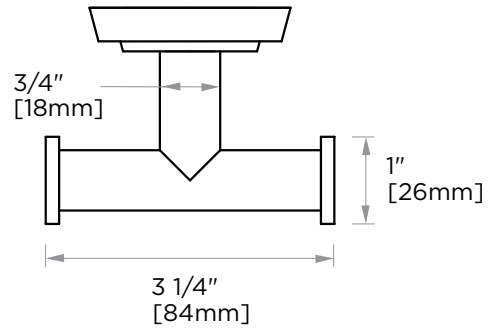

## SOFIA COLLECTION DOUBLE ROBE HOOK 167132

**PRODUCT NAME:** DOUBLE ROBE HOOK

**PRODUCT CODE:** 167132

**MATERIAL:** All-brass construction

**KEY FEATURES:** Contemporary design.  
Geometric with bold  
circular backdrop.