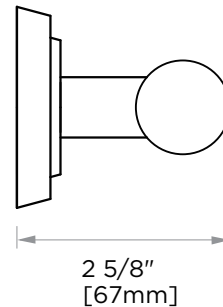

WARRANTY:

Lifetime Limited (Residential Use)
One Year (Commercial Use)

NOTE: Dimensions and specifications are subject to change without notice.