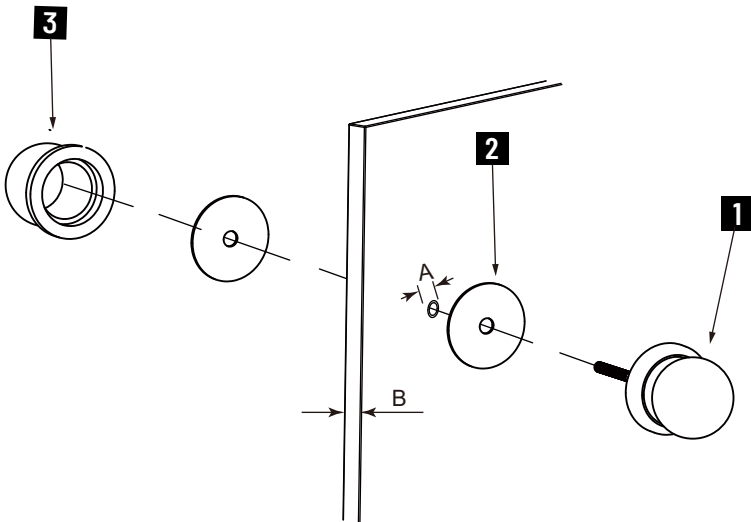

### DOUBLE SDH KNOB

3227502

- 1. Knob x 1
- 2. Clear Gasket x 2
- 3. End Cap x 1

GLASS INFO		
A	1/2"(12mm)	Glass Hole Diameter
B	6-12mm	Glass Thickness

Install the knob (bolt) through the glass hole, make sure the rubber gaskets are between knob&glass.

Screw in the end cap into the knob bolt.

Tighten the end cap & knob to avoid loosing.