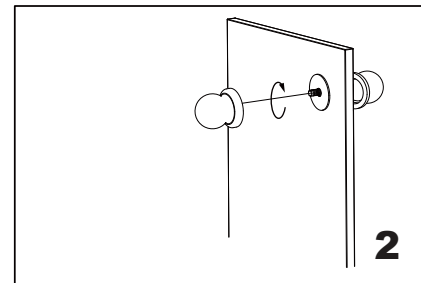

### DOUBLE SDH KNOB

3227502

- 1. Knob x 1
- 2. Clear Gasket x 2
- 3. End Cap x 1

GLASS INFO		
A	1/2"(12mm)	Glass Hole Diameter
B	6-12mm	Glass Thickness

Install the knob (bolt) through the glass hole, make sure the rubber gaskets are between knob&glass.

Screw in the end cap into the knob bolt.

Tighten the end cap & knob to avoid loosing.