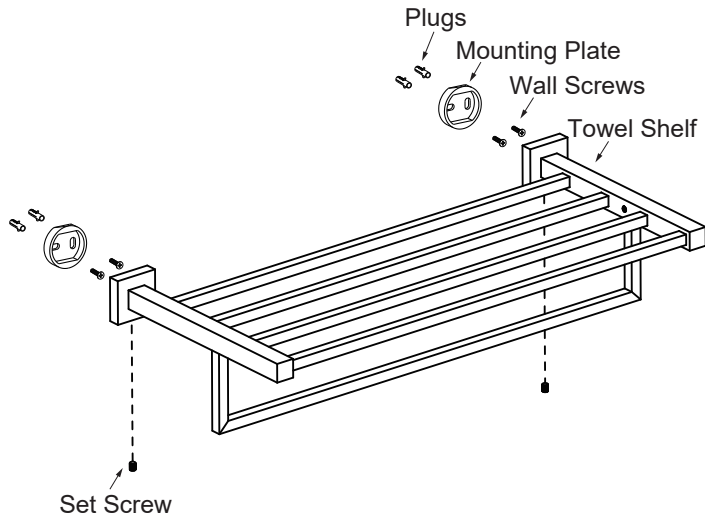

LONDON COLLECTION

TOWEL SHELF W/TOWEL BAR 24" 248442

Tools required for installation