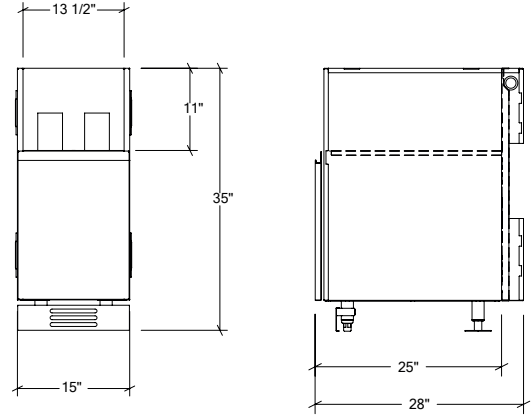

## HROK-GR-800259 | LINE

15" Grill Base Cabinet 1 door  
left hinges

Fillers are adapted to the dimension of your burner

### Specifications

Collection:	LINE
Width:	15"
Depth:	28"
Material:	Stainless Steel 304
Thickness:	18 ga
Finish:	Brushed
Nbr doors / drawers	1
Hinges Position:	left
Handle:	Standard
Installation:	Between cabinets
Packing dimensions:	19 1/4" x 32 1/4" x 40 1/4"