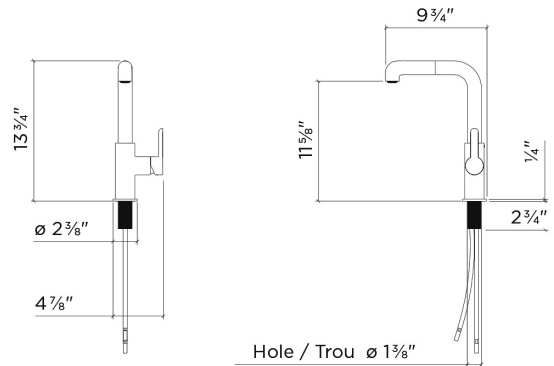

## 306200 | LATITUDE

TOPMOUNT KITCHEN FAUCET

### Specifications

Model	306200
Collection	Latitude
Finish	Polished Chrome

### Features

- Made in Italy
- Solid brass construction
- Available in two finishes
- Single hole installation
- 110° swivel spout
- Pull-out dual jet spray head
- Locking spray jet mode
- Descaling system, for easy cleaning
- 8" projection
- Forward (90°) and lateral (30°) lever handle rotation, no interference with backsplash
- Braided stainless steel water supply hoses 18" long, with 3/8" fittings
- 2,2 gpm (8,3 L/min.) flow rate aerator
- Ceramic cartridge
- ASME A112.18.1 / CSA B125.1 (pending)
- NSF / ANSI 61 compliant, low lead content
- ADA compliant