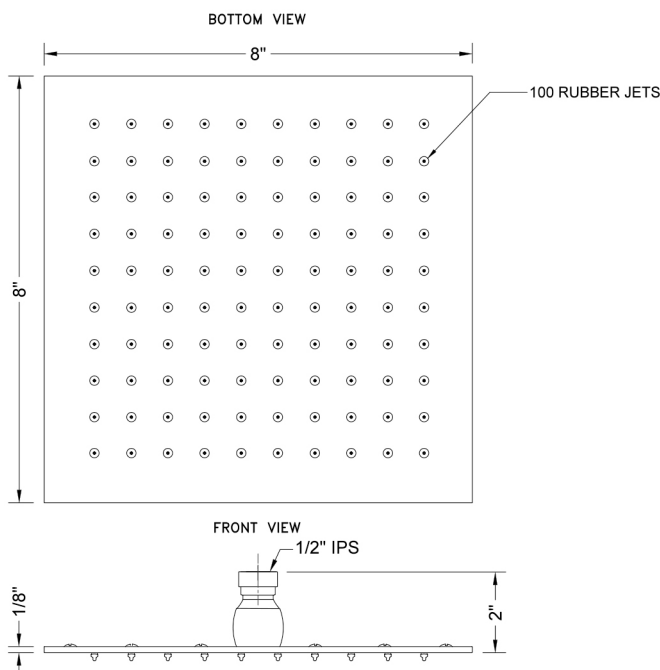

8" x 8" Square Rain Machine-2.0 GPM

Model #: S209-2.0-

FEATURES:

- A POWER SHOWER - The technology of the Rain Machine® allows for a strong rain spray at any angle
- 1/2" IPS adjustable brass ball joint to adjust angle of showerhead
- 8" X 8" all brass body with 100 easy clean rubber jets
- Available flow rates: 2.5, 2.0, 1.75 & 1.5 GPM

SPECIFICATION DRAWING:

SPRAY PATTERNS:

ANGLES AND FLOW RATES:

COMPLIANCES:

CEC

Complies with: ASME A112.18.1-2012/CSA B125.1-12