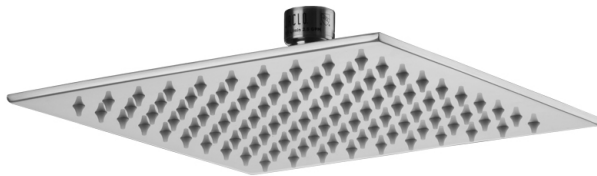

8" x 8" Square Rain Machine-2.0 GPM

Model #: S209-2.0-

FEATURES:

- A POWER SHOWER - The technology of the Rain Machine® allows for a strong rain spray at any angle
- 1/2" IPS adjustable brass ball joint to adjust angle of showerhead
- 8" X 8" all brass body with 100 easy clean rubber jets
- Available flow rates: 2.5, 2.0, 1.75 & 1.5 GPM

AVAILABLE FINISHES:

Polished Chrome (PCH)	Satin Chrome (SC)	Bronze Umber (BU)
Satin Nickel (SN)	Pewter (PEW)	Caramel Bronze (CB)
Polished Nickel (PN)	Antique Brass (AB)	Antique Copper (ACU)
Oil-Rubbed Bronze (ORB)	Polished Brass (PB)	Polished Copper (PCU)
Vintage Bronze (VB)	Satin Brass (SB)	Rose Gold (RG)
Matte Black (MBK)	Satin Gold (SG)	Polished Gold (PG)
Black Nickel (BKN)	Bombay Gold (BG)	Jewelers Gold (JG)
Europa Bronze (EB)	White (WH)	Sedona Beige (SDB)
Tristan Brass (TB)	Unlacquered Brass (ULB)	Satin Cooper (SCU)