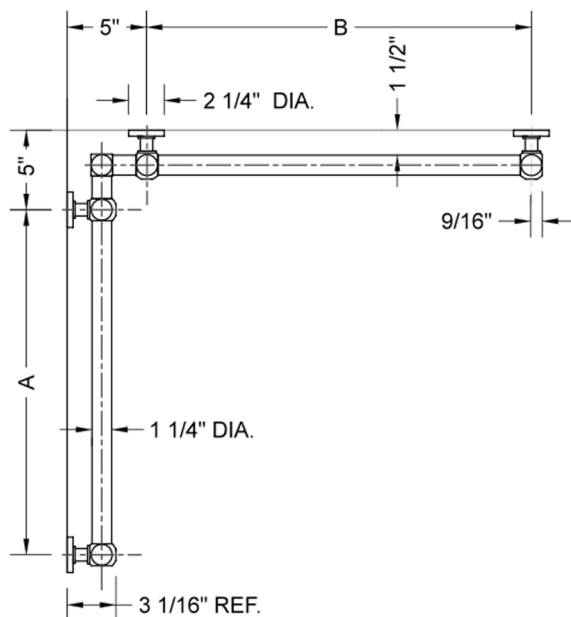

G70 32" x 48" Inside Corner Grab Bar

Model #: G70-32-48-IC-

FEATURES:

- ADA compliant when properly installed
- All brass construction, fully polished & plated
- All grab bars can be custom sized. Contact JACLO for pricing & availability
- Optional handshower sliders and toilet paper/wash cloth holders can be added only upon initial order
- Grab bars over 32" REQUIRE a middle post

SPECIFICATION DRAWING:

BRASS LUXURY GRAB BAR							
PART. #	DESCRIPTION	A	B	PART. #	DESCRIPTION	A	B
G70-12-12-IC	CENTER OF POST	12"	12"	G70-24-36-IC	CENTER OF POST	24"	36"
G70-12-16-IC	CENTER OF POST	12"	16"	G70-24-48-IC	CENTER OF POST	24"	48"
G70-12-24-IC	CENTER OF POST	12"	24"	G70-24-60-IC	CENTER OF POST	24"	60"
G70-12-32-IC	CENTER OF POST	12"	32"				
G70-12-36-IC	CENTER OF POST	12"	36"	G70-32-32-IC	CENTER OF POST	32"	32"
G70-12-48-IC	CENTER OF POST	12"	48"	G70-32-36-IC	CENTER OF POST	32"	36"
G70-12-60-IC	CENTER OF POST	12"	60"	G70-32-48-IC	CENTER OF POST	32"	48"
				G70-32-60-IC	CENTER OF POST	32"	60"
G70-16-16-IC	CENTER OF POST	16"	16"				
G70-16-24-IC	CENTER OF POST	16"	24"	G70-36-36-IC	CENTER OF POST	36"	36"
G70-16-32-IC	CENTER OF POST	16"	32"	G70-36-48-IC	CENTER OF POST	36"	48"
				G70-36-60-IC	CENTER OF POST	36"	60"
G70-16-36-IC	CENTER OF POST	16"	36"				
G70-16-48-IC	CENTER OF POST	16"	48"	G70-48-48-IC	CENTER OF POST	48"	48"
G70-16-60-IC	CENTER OF POST	16"	60"	G70-48-60-IC	CENTER OF POST	48"	60"
G70-24-24-IC	CENTER OF POST	24"	24"	G70-60-60-IC	CENTER OF POST	60"	60"
G70-24-32-IC	CENTER OF POST	24"	32"				