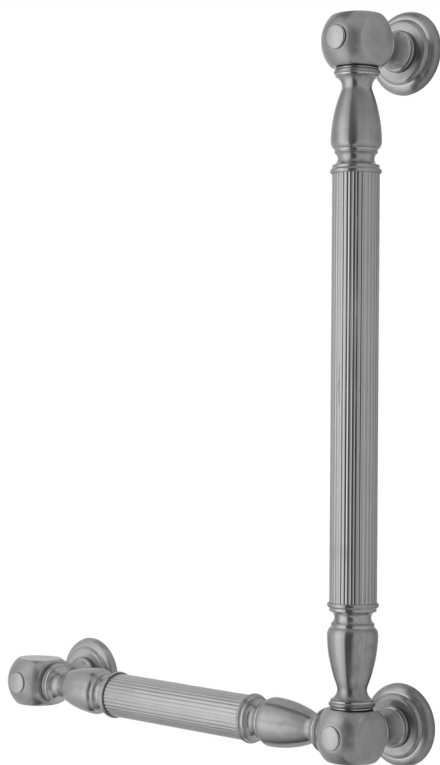

G21 32H x 12W 90° Left Hand Grab Bar

Model #: **G21-32H-12W-LH-**

FEATURES:

- ADA compliant when properly installed
- All brass construction, fully polished & plated
- All grab bars can be custom sized. Contact JACLO for pricing & availability
- Optional handshower sliders and toilet paper/wash cloth holders can be added only upon initial order
- Grab bars over 32" REQUIRE a middle post

AVAILABLE FINISHES:

Polished Chrome (PCH)	Satin Chrome (SC)	Bronze Umber (BU)
Satin Nickel (SN)	Pewter (PEW)	Caramel Bronze (CB)
Polished Nickel (PN)	Antique Brass (AB)	Antique Copper (ACU)
Oil-Rubbed Bronze (ORB)	Polished Brass (PB)	Polished Copper (PCU)
Vintage Bronze (VB)	Satin Brass (SB)	Rose Gold (RG)
Matte Black (MBK)	Satin Gold (SG)	Polished Gold (PG)
Black Nickel (BKN)	Bombay Gold (BG)	Jewelers Gold (JG)
Europa Bronze (EB)	White (WH)	Sedona Beige (SDB)
Tristan Brass (TB)	Unlacquered Brass (ULB)	Satin Cooper (SCU)

SPECIFICATION DRAWING:

BRASS LUXURY GRAB BAR			
PART. #	DESCRIPTION	A H	B W
G21-12H-12W	CENTER TO CENTER	12"	12"
G21-12H-16W	CENTER TO CENTER	12"	16"
G21-12H-24W	CENTER TO CENTER	12"	24"
G21-12H-32W	CENTER TO CENTER	12"	32"
G21-16H-12W	CENTER TO CENTER	16"	12"
G21-16H-16W	CENTER TO CENTER	16"	16"
G21-16H-24W	CENTER TO CENTER	16"	24"
G21-16H-32W	CENTER TO CENTER	16"	32"
G21-24H-12W	CENTER TO CENTER	24"	12"
G21-24H-16W	CENTER TO CENTER	24"	16"
G21-24H-24W	CENTER TO CENTER	24"	24"
G21-24H-32W	CENTER TO CENTER	24"	32"
G21-32H-12W	CENTER TO CENTER	32"	12"
G21-32H-16W	CENTER TO CENTER	32"	16"
G21-32H-24W	CENTER TO CENTER	32"	24"
G21-32H-32W	CENTER TO CENTER	32"	32"