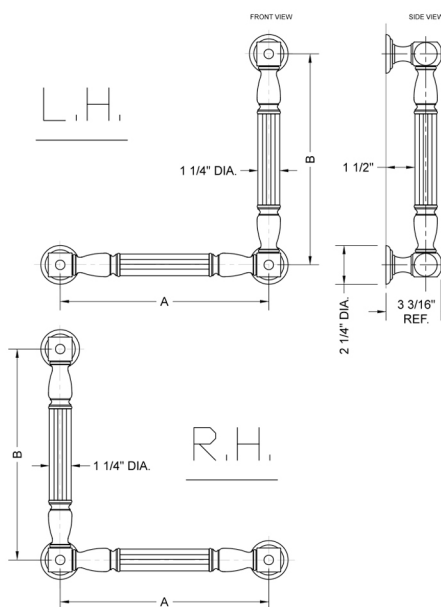

G21 32H x 12W 90° Left Hand Grab Bar

Model #: **G21-32H-12W-LH-**

FEATURES:

- ADA compliant when properly installed
- All brass construction, fully polished & plated
- All grab bars can be custom sized. Contact JACLO for pricing & availability
- Optional handshower sliders and toilet paper/wash cloth holders can be added only upon initial order
- Grab bars over 32" REQUIRE a middle post

SPECIFICATION DRAWING:

BRASS LUXURY GRAB BAR			
PART. #	DESCRIPTION	A H	B W
G21-12H-12W	CENTER TO CENTER	12"	12"
G21-12H-16W	CENTER TO CENTER	12"	16"
G21-12H-24W	CENTER TO CENTER	12"	24"
G21-12H-32W	CENTER TO CENTER	12"	32"
G21-16H-12W	CENTER TO CENTER	16"	12"
G21-16H-16W	CENTER TO CENTER	16"	16"
G21-16H-24W	CENTER TO CENTER	16"	24"
G21-16H-32W	CENTER TO CENTER	16"	32"
G21-24H-12W	CENTER TO CENTER	24"	12"
G21-24H-16W	CENTER TO CENTER	24"	16"
G21-24H-24W	CENTER TO CENTER	24"	24"
G21-24H-32W	CENTER TO CENTER	24"	32"
G21-32H-12W	CENTER TO CENTER	32"	12"
G21-32H-16W	CENTER TO CENTER	32"	16"
G21-32H-24W	CENTER TO CENTER	32"	24"
G21-32H-32W	CENTER TO CENTER	32"	32"