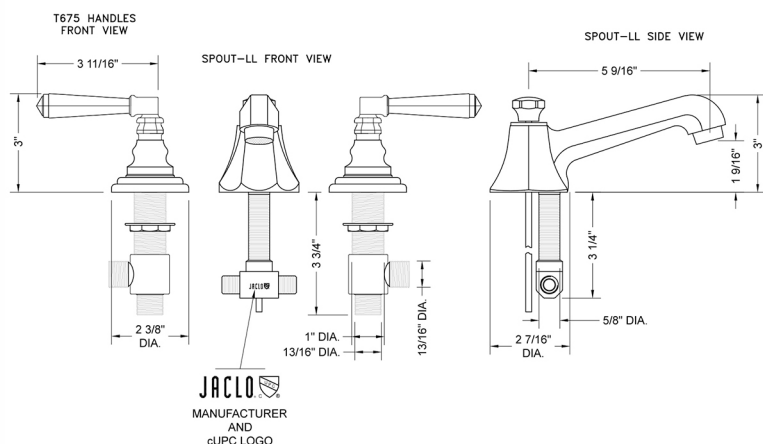

SPECIFICATION DRAWING: