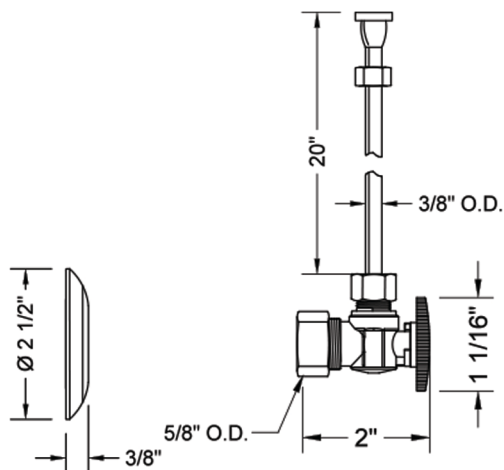

Quarter Turn Angle Pattern 5/8" O.D. Compression (Fits 1/2" Copper) x 3/8" O.D. Toilet Supply Kit Oval Handle, 20" Supply Tube, Escutcheon

**Model #: 621-8-72-**

**FEATURES:**

- Complete Toilet Supply Kit
- Kit contains:
  - (1) Quarter Turn Angle Pattern 5/8" O.D. Compression (Fits 1/2" Copper) x 3/8" O.D. Supply Valve with Oval Handle P/N 621-8
  - (1) 20" Copper Supply Tube P/N 772
  - (1) Escutcheon P/N 7463 (ULB P/N 6015)

**SPECIFICATION DRAWING:**

COMPONENTS	
DESCRIPTION	QTY:
ANGLE VALVE - OVAL HANDLE	1
20" X 3/8" O.D. SUPPLY TUBE	1
ESCUTCHEON	1
PLASTIC FILL VALVE COUPLING NUT	1

**AVAILABLE HANDLES:**