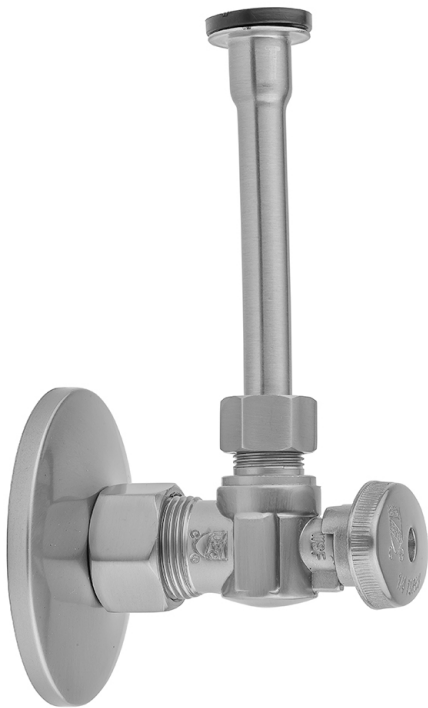

Quarter Turn Angle Pattern 5/8" O.D. Compression (Fits 1/2" Copper) x 3/8" O.D. Toilet Supply Kit Oval Handle, 20" Supply Tube, Escutcheon

**Model #: 621-8-72-**

**FEATURES:**

- Complete Toilet Supply Kit
- Kit contains:
  - (1) Quarter Turn Angle Pattern 5/8" O.D. Compression (Fits 1/2" Copper) x 3/8" O.D. Supply Valve with Oval Handle P/N 621-8
  - (1) 20" Copper Supply Tube P/N 772
  - (1) Escutcheon P/N 7463 (ULB P/N 6015)

**AVAILABLE FINISHES:**

Polished Chrome (PCH)	Satin Chrome (SC)	Bronze Umber (BU)
Satin Nickel (SN)	Pewter (PEW)	Caramel Bronze (CB)
Polished Nickel (PN)	Antique Brass (AB)	Antique Copper (ACU)
Oil-Rubbed Bronze (ORB)	Polished Brass (PB)	Polished Copper (PCU)
Vintage Bronze (VB)	Satin Brass (SB)	Rose Gold (RG)
Matte Black (MBK)	Satin Gold (SG)	Polished Gold (PG)
Black Nickel (BKN)	Bombay Gold (BG)	Jewelers Gold (JG)
Europa Bronze (EB)	White (WH)	Sedona Beige (SDB)
Tristan Brass (TB)	Satin Cooper (SCU)	

**SPECIFICATION DRAWING:**

COMPONENTS	
DESCRIPTION	QTY:
ANGLE VALVE - OVAL HANDLE	1
20" X 3/8" O.D. SUPPLY TUBE	1
ESCUTCHEON	1
PLASTIC FILL VALVE COUPLING NUT	1

**AVAILABLE HANDLES:**