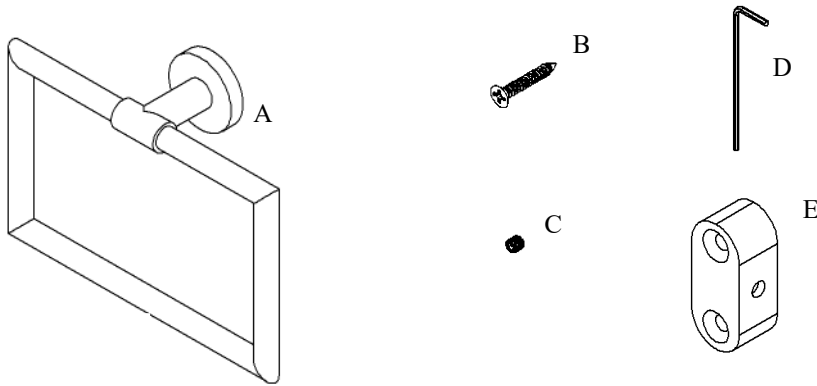

Exhilarating by Design

Volkano Summit Towel Ring Installation Guide

Code: V63313, V63314, V63315

Parts Included	QTY
A - Towel Ring	1
B - Screw	2
C - Set Screw	1
D - Allen Key	1
E - Bracket	1

Model #	Description	Finish	Weight (lb)	WxHxD (mm)	WxHxD (Inches)	Metal Type
V63313	Summit Towel Ring	Chrome	0.77	220 x 158 x 65	8.6 x 6.2 x 2.5	Brass
V63314	Summit Towel Ring	Brushed Nickel	0.77	220 x 158 x 65	8.6 x 6.2 x 2.5	Brass
V63315	Summit Towel Ring	Matte Black	0.77	220 x 158 x 65	8.6 x 6.2 x 2.5	Brass