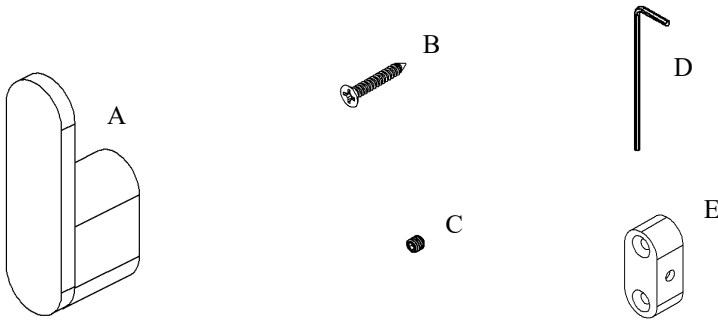

Exhilarating by Design

Volkano Flow Towel Hook Installation Guide

Code: V4213, V4214, V4215, V4210-BGL, V4210-BGD

Parts Included	QTY
A - Towel Hook	1
B - Screw	2
C - Set Screw	1
D - Allen Key	1
E - Bracket	1

Model #	Description	Finish	Weight (lb)	WxHxD (mm)	WxHxD (Inches)	Metal Type
V4213	Flow Towel Hook	Chrome	0.4	72 x 21 x 30	3 x 1 x 1	Brass
V4214	Flow Towel Hook	Brushed Nickel	0.4	72 x 21 x 30	3 x 1 x 1	Brass
V4215	Flow Towel Hook	Matte Black	0.4	72 x 21 x 30	3 x 1 x 1	Brass
V4210-BGL	Flow Towel Hook	Brushed Gold Light	0.4	72 x 21 x 30	3 x 1 x 1	Brass
V4210-BGD	Flow Towel Hook	Brushed Gold Dark	0.4	72 x 21 x 30	3 x 1 x 1	Brass