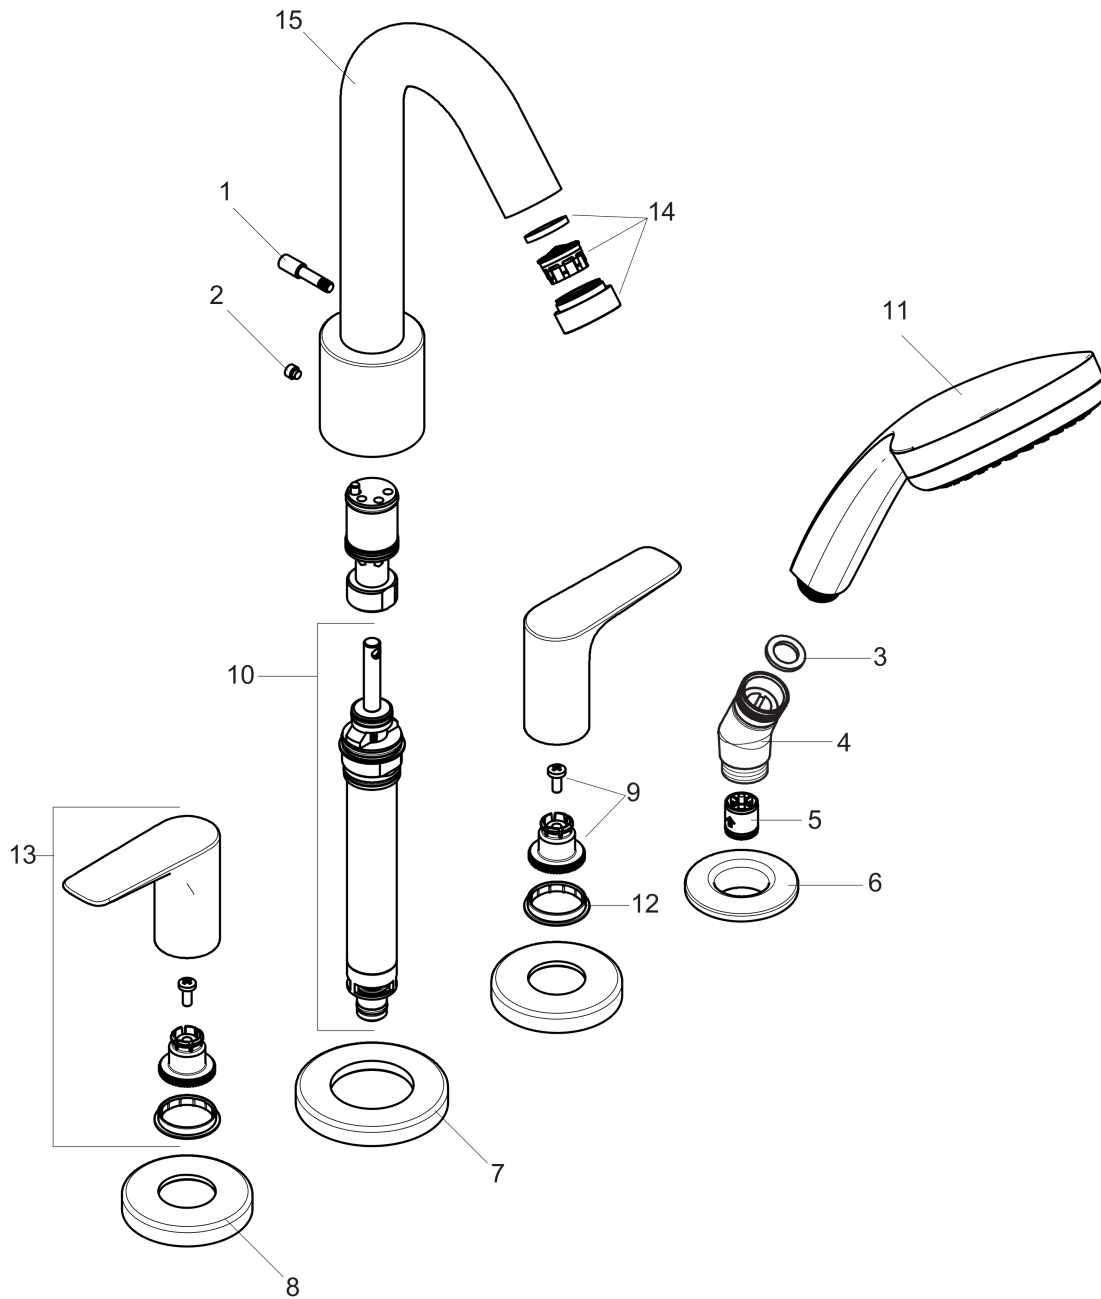

Logis
4-Hole Roman Tub Set Trim with 1.8 GPM Handshower
 Finishes : **chrome** Part no. : **71513001**

Description

Features

- consists of: 4-Hole Roman tub filler trim, Handshower, Handshower holder
- 90° ceramic valves
- Integrated double backflow prevention

Item details

List Price \$ 570.00

Technology

Air Power

Quick Clean

Compliance

Logis
4-Hole Roman Tub Set Trim with 1.8 GPM Handshower
 Finishes : **chrome** Part no. : **71513001**

Exploded drawing

Year of production: >07/18

Logis

4-Hole Roman Tub Set Trim with 1.8 GPM Handshower

Finishes : **chrome** Part no. : **71513001**

Spare parts list

Year of production: >07/18

Pos.	Description	Part no.	Price	PU
1	diverter knob	96774000	-	1
2	hollow set screw M6x6	97660000	-	1
3	filter packing	94246000	-	1
4	shower holder	28071000	-	1
5	set of non return valves DW 15	94074000	-	1
6	escutcheon Ø 52 mm	97159000	-	1
7	escutcheon Ø 70 mm	97779000	-	1
8	escutcheon	31098000	-	1
9	handle fixing set	94184000	-	1
10	selector assy	96775000	-	1
11	handshower	04752000	-	1
12	set of color-rings cold / hot water	95819000	-	1
13	handle	92779000	-	1
14	aerator M24x1 (25 l/min)	92512000	-	1
15	spout cpl.	95464000	-	1
a	base body	06646000	-	1
b	O-Ring 14x2,5	98189000	-	1
c	O-Ring 23x2,5	98183000	-	1
d	O-Ring 22x2	98185000	-	1
e	O-ring 9x2,5	98217000	-	1