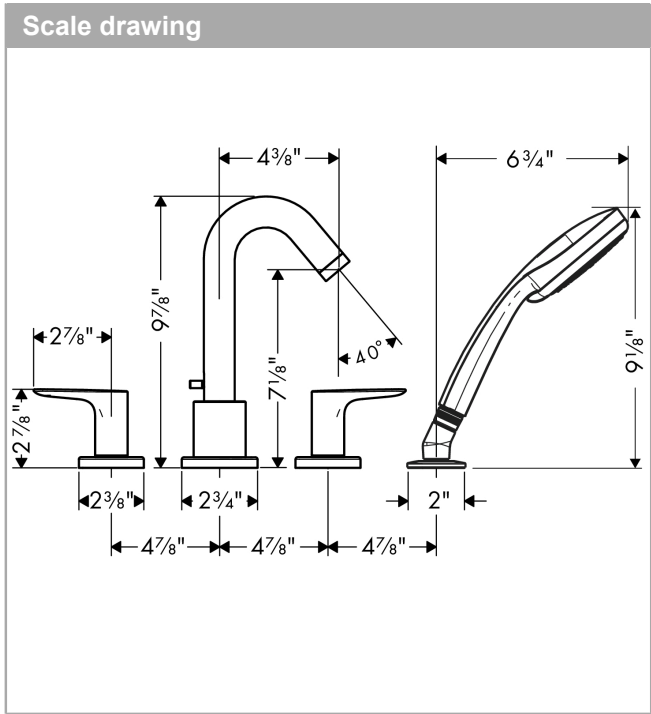

Logis
4-Hole Roman Tub Set Trim with 1.8 GPM Handshower
 Finishes : **chrome** Part no. : **71513001**

Description

Features

- consists of: 4-Hole Roman tub filler trim, Handshower, Handshower holder
- 90° ceramic valves
- Integrated double backflow prevention

Item details

List Price \$ 570.00

Technology

Air Power

Quick Clean

Compliance

Logis
4-Hole Roman Tub Set Trim with 1.8 GPM Handshower
 Finishes : **chrome** Part no. : **71513001**

Exploded drawing

Year of production: >07/18

Logis

4-Hole Roman Tub Set Trim with 1.8 GPM Handshower

Finishes : **chrome** Part no. : **71513001**

Spare parts list

Year of production: >07/18

Pos.	Description	Part no.	Price	PU
1	diverter knob	96774000	-	1
2	hollow set screw M6x6	97660000	-	1
3	filter packing	94246000	-	1
4	shower holder	28071000	-	1
5	set of non return valves DW 15	94074000	-	1
6	escutcheon Ø 52 mm	97159000	-	1
7	escutcheon Ø 70 mm	97779000	-	1
8	escutcheon	31098000	-	1
9	handle fixing set	94184000	-	1
10	selector assy	96775000	-	1
11	handshower	04752000	-	1
12	set of color-rings cold / hot water	95819000	-	1
13	handle	92779000	-	1
14	aerator M24x1 (25 l/min)	92512000	-	1
15	spout cpl.	95464000	-	1
a	base body	06646000	-	1
b	O-Ring 14x2,5	98189000	-	1
c	O-Ring 23x2,5	98183000	-	1
d	O-Ring 22x2	98185000	-	1
e	O-ring 9x2,5	98217000	-	1