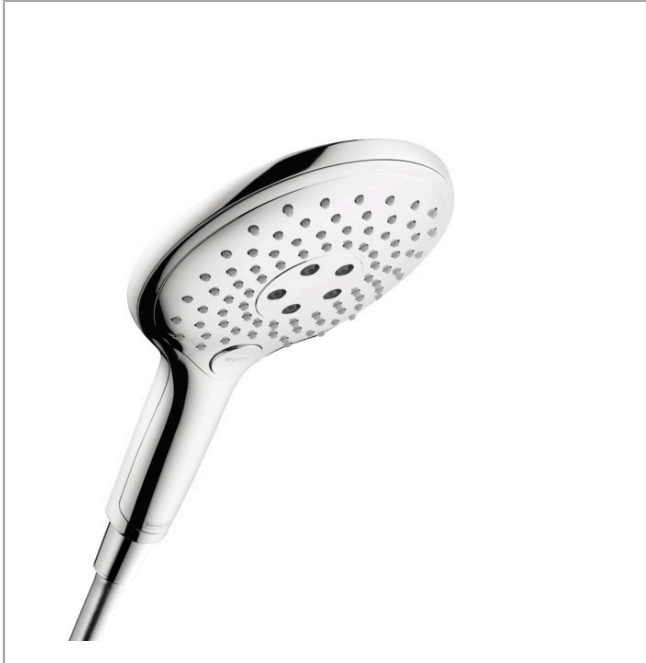

Raindance Select S
Handshower 150 3-Jet, 2.5 GPM
 Finishes : **chrome** Part no. : **28588001**

Description

Features

- Select button for comfortable alternation of spray modes
- 81 no-clog spray channels
- Spray modes: RainAir, Mix, CaresseAir
- Flow: 2.5 GPM (9.5 L/Min)
- Fully-finished matching spray face

Item details

List Price \$ 180.00

Technology

Compliance

Product image

Scale drawing

Raindance Select S
Handshower 150 3-Jet, 2.5 GPM
Finishes : **chrome** Part no. : **28588001**

Exploded drawing

Year of production: >11/11

Raindance Select S
Handshower 150 3-Jet, 2.5 GPM
 Finishes : **chrome** Part no. : **28588001**

Spare parts list

Year of production: >11/11

| Pos. | Description | Part no. | Price | PU |
|------|----------------|----------|-------|----|
| 1 | filter packing | 94246000 | - | 1 |