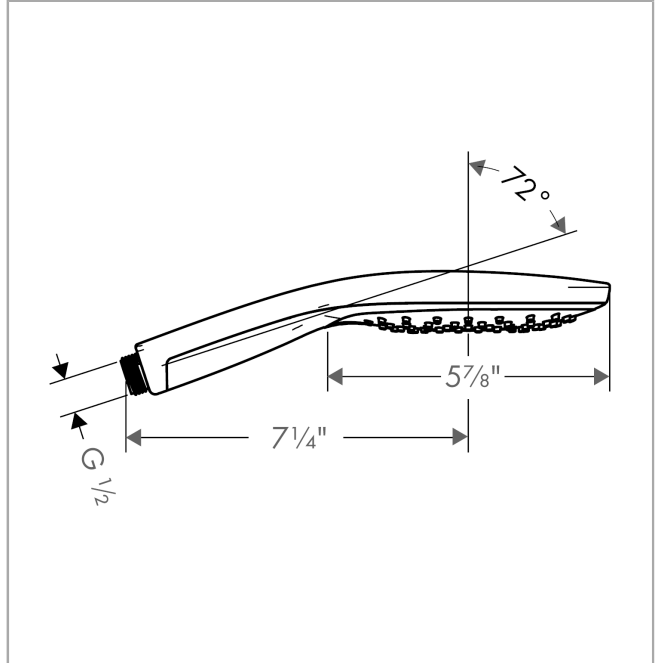

Raindance Select S
Handshower 150 3-Jet, 2.5 GPM
 Finishes : **chrome** Part no. : **28588001**

Description

Features

- Select button for comfortable alternation of spray modes
- 81 no-clog spray channels
- Spray modes: RainAir, Mix, CaresseAir
- Flow: 2.5 GPM (9.5 L/Min)
- Fully-finished matching spray face

Item details

List Price \$ 180.00

Technology

Compliance

Product image

Scale drawing

Raindance Select S
Handshower 150 3-Jet, 2.5 GPM
Finishes : **chrome** Part no. : **28588001**

Exploded drawing

Year of production: >11/11

Raindance Select S
Handshower 150 3-Jet, 2.5 GPM
 Finishes : **chrome** Part no. : **28588001**

Spare parts list

Year of production: >11/11

| Pos. | Description | Part no. | Price | PU |
|------|----------------|----------|-------|----|
| 1 | filter packing | 94246000 | - | 1 |