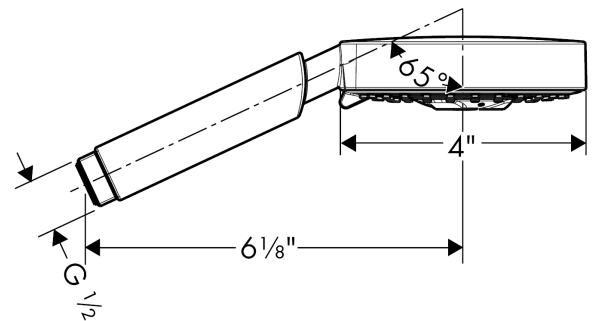

Raindance S

Handshower 100 3-Jet, 2.5 GPM

Finishes : **brushed nickel** Part no. : **28504821**

Description

Features

- 65 no-clog spray channels
- Spray modes: RainAir, BalanceAir, Whirl
- Flow: 2.5 GPM (9.5 L/Min)

Item details

List Price \$ 248.00

Technology

Design awards

reddot design award

Compliance

Product image

Scale drawing

Raindance S
Handshower 100 3-Jet, 2.5 GPM
Finishes : **brushed nickel** Part no. : **28504821**

Exploded drawing

Year of production: >07/06

Raindance S

Handshower 100 3-Jet, 2.5 GPM

Finishes : **brushed nickel** Part no. : **28504821**