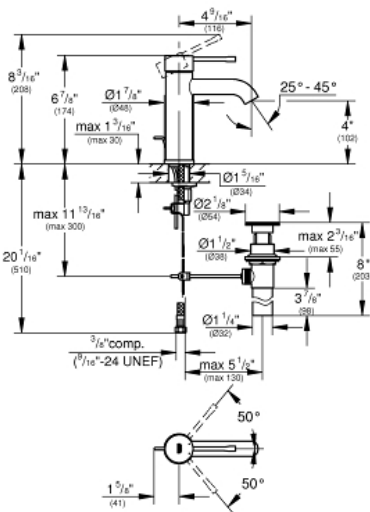

# ESSENCE Single-Handle Bathroom Faucet S- Size

MODEL # 23592GNA

Pure Freude  
an Wasser

GROHE

#### Product Description:

ESSENCE

Single-Handle Bathroom Faucet S-Size

#### Standard Specification:

- Single hole installation
- **GROHE SilkMove** 1.1" (28 mm) ceramic cartridge
- With temperature limiter
- **GROHE StarLight** finish
- **GROHE EcoJoy** Mousseur 1.2 gpm
- Includes waste-set drain assembly
- **GROHE AquaGuide** adjustable flow control
- **GROHE QuickFix** installation system
- Metal lever handle