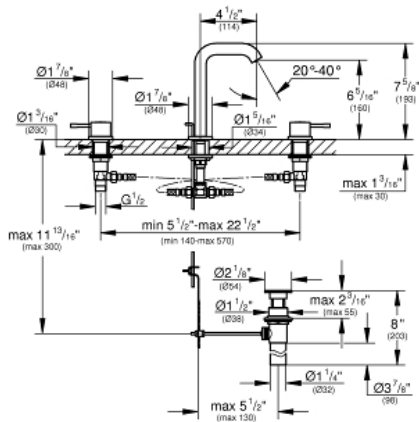

ESSENCE  
8" Widespread Two-Handle  
Bathroom Faucet M-Size

MODEL # 20297A0A

Pure Freude  
an Wasser

GROHE

**Product Description:**

**ESSENCE**

**8" Widespread Two-Handle Bathroom Faucet M-Size**

**Standard Specification:**

- 1/2" (13mm) ceramic cartridge (90° turn)
- **GROHE StarLight** finish
- **GROHE EcoJoy** Mousseur 1.2 gpm
- **GROHE QuickFix** rapid installation system
- Spout with flow control
- 1 1/4" pop-up waste set
- Pressure resistant flexible connection hoses (between spout and side valves)
- 1/2" x 7/16" (13mm x 10.5mm) union nut