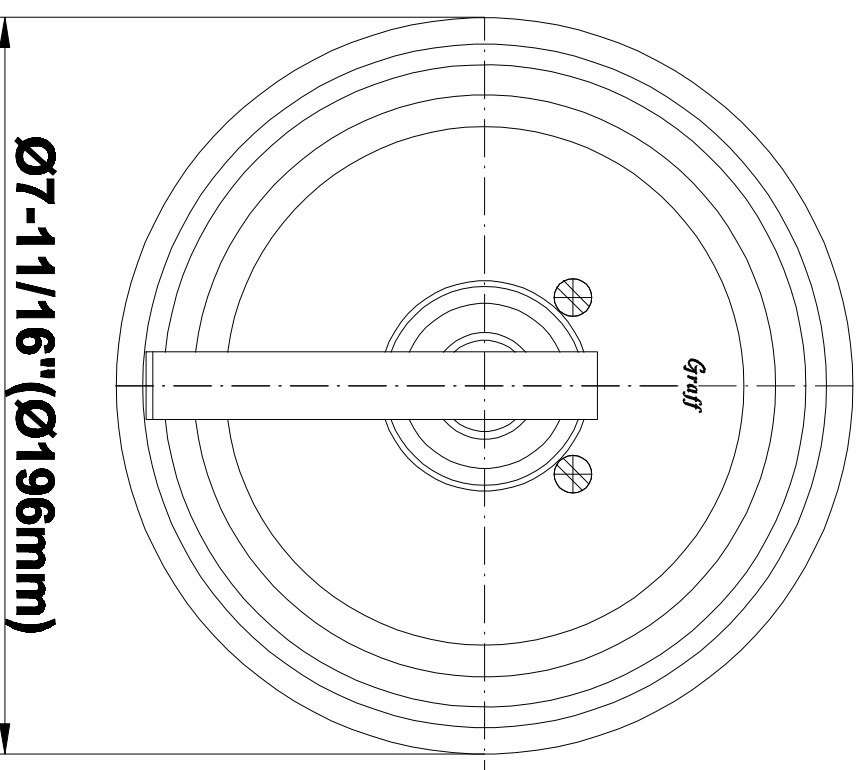

SHOWER
Full Thermostatic Shower System
with Transfer Valve (Rough &
Trim)
GA5.222B-LM20S

GRAFF®

Information

- 3/4" Thermostatic Valve
- 1/2" 4-Port Diverter Valve with 3 outlets and off function
- 8" Showerhead with 11" Wall-Mount Arm & Flange
- Swivel Body Sprays (3 pieces)
- Handshower Set w/Wall Bracket
- Showerhead Features No-Clog, Easy-Clean Spray Nozzles
- Flow Rates: showerhead ≤ 2.0 max gpm, handshower ≤ 1.5 max gpm

Steelnox®
(Satin Nickel)

G-8030

SHOWER
3-Way High Flow Transfer Rough
Valve WITH off function
G-8050

GRAFF®

Information

- Intended for use with Thermostatic Shower Systems
- 1/2" 3-way diverter valve with 3 outlets and off function
- Universal inlets/outlets with female threads
- Operates one function at a time
- Supplied with protective plastic cover
- CALGreen compliant depending on functions
- CALGreen