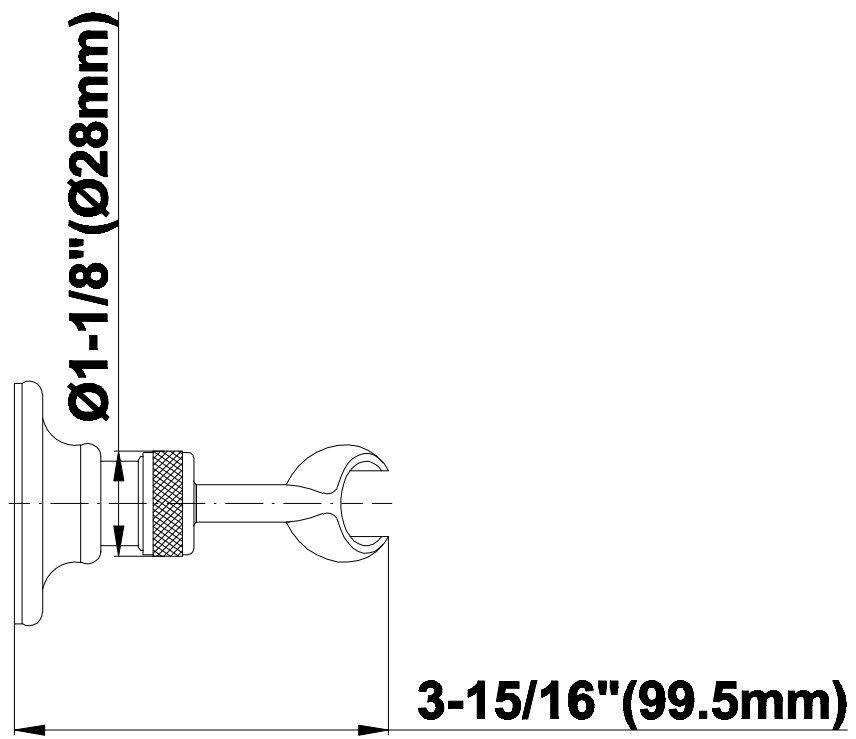

SHOWER
Full Thermostatic Shower System
with Transfer Valve (Rough &
Trim)
GA5.222B-LM20S

GRAFF®

Information

- 3/4" Thermostatic Valve
- 1/2" 4-Port Diverter Valve with 3 outlets and off function
- 8" Showerhead with 11" Wall-Mount Arm & Flange
- Swivel Body Sprays (3 pieces)
- Handshower Set w/Wall Bracket
- Showerhead Features No-Clog, Easy-Clean Spray Nozzles
- Flow Rates: showerhead ≤ 2.0 max gpm, handshower ≤ 1.5 max gpm

SHOWER
Rough
G-8005

GRAFF®

Information

- 18.4 gpm @ 60 psi
- 3/4" universal inlets/outlets with female threads
- Built-in service stops
- Complete serviceability from front of all units
- Supplied with protective plastic cover
- Thermostatic valve uses a paraffin wax cartridge

- Solid brass construction
- Swivel holder

Finishes

Olive Bronze

Polished
Chrome

Polished
Nickel

Steelnox®
(Satin Nickel)

G-8602

SHOWER
Traditional Wall Supply Elbow
G-8603