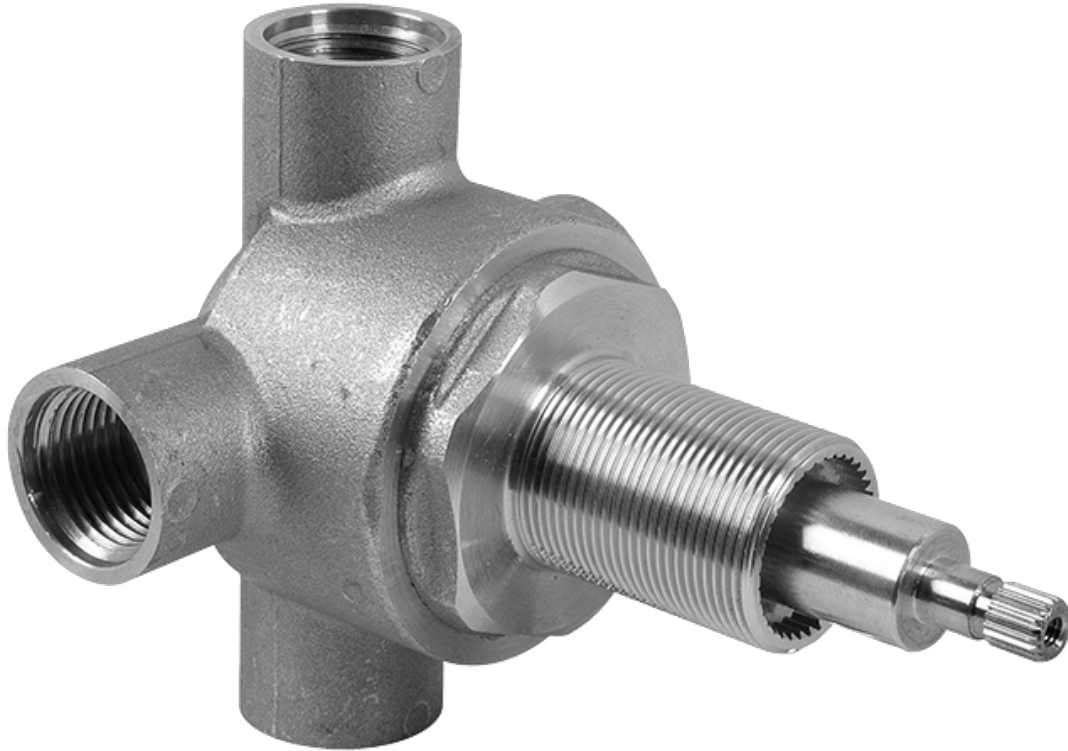

SHOWER
Full Thermostatic Shower System
with Transfer Valve (Rough &
Trim)
GA5.222B-LM20S

GRAFF®

Information

- 3/4" Thermostatic Valve
- 1/2" 4-Port Diverter Valve with 3 outlets and off function
- 8" Showerhead with 11" Wall-Mount Arm & Flange
- Swivel Body Sprays (3 pieces)
- Handshower Set w/Wall Bracket
- Showerhead Features No-Clog, Easy-Clean Spray Nozzles
- Flow Rates: showerhead ≤ 2.0 max gpm, handshower ≤ 1.5 max gpm

SHOWER
Rough
G-8005

GRAFF®

Information

- 18.4 gpm @ 60 psi
- 3/4" universal inlets/outlets with female threads
- Built-in service stops
- Complete serviceability from front of all units
- Supplied with protective plastic cover
- Thermostatic valve uses a paraffin wax cartridge

- Single metal handle
- Decorative trim plate
- Use with G-8000 or G-8005 thermostatic rough valve
- To complete package, you must order rough valve
- ADA

Finishes

Olive Bronze

Polished
Chrome

Polished
Nickel

Steelnox®
(Satin Nickel)

G-8030

SHOWER
3-Way High Flow Transfer Rough
Valve WITH off function
G-8050

GRAFF®

Information

- Intended for use with Thermostatic Shower Systems
- 1/2" 3-way diverter valve with 3 outlets and off function
- Universal inlets/outlets with female threads
- Operates one function at a time
- Supplied with protective plastic cover
- CALGreen compliant depending on functions
- CALGreen