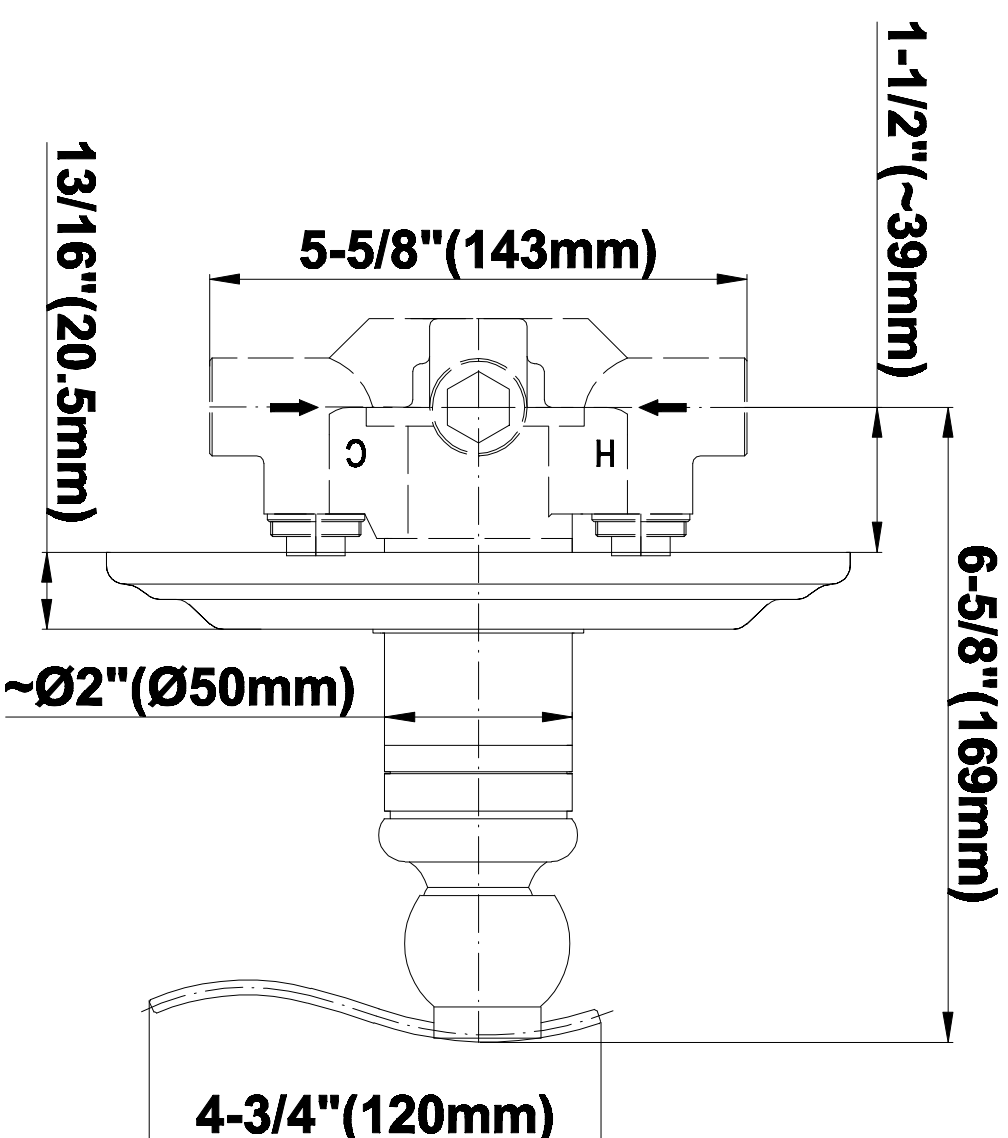

SHOWER
Full Thermostatic Shower System
with Transfer Valve (Rough &
Trim)
GA5.222B-LM20S

GRAFF®

Information

- 3/4" Thermostatic Valve
- 1/2" 4-Port Diverter Valve with 3 outlets and off function
- 8" Showerhead with 11" Wall-Mount Arm & Flange
- Swivel Body Sprays (3 pieces)
- Handshower Set w/Wall Bracket
- Showerhead Features No-Clog, Easy-Clean Spray Nozzles
- Flow Rates: showerhead ≤ 2.0 max gpm, handshower ≤ 1.5 max gpm

SHOWER
Rough
G-8005

GRAFF®

Information

- 18.4 gpm @ 60 psi
- 3/4" universal inlets/outlets with female threads
- Built-in service stops
- Complete serviceability from front of all units
- Supplied with protective plastic cover
- Thermostatic valve uses a paraffin wax cartridge

Steelnox®
(Satin Nickel)

G-8030

SHOWER
3-Way High Flow Transfer Rough
Valve WITH off function
G-8050

GRAFF®

Information

- Intended for use with Thermostatic Shower Systems
- 1/2" 3-way diverter valve with 3 outlets and off function
- Universal inlets/outlets with female threads
- Operates one function at a time
- Supplied with protective plastic cover
- CALGreen compliant depending on functions
- CALGreen