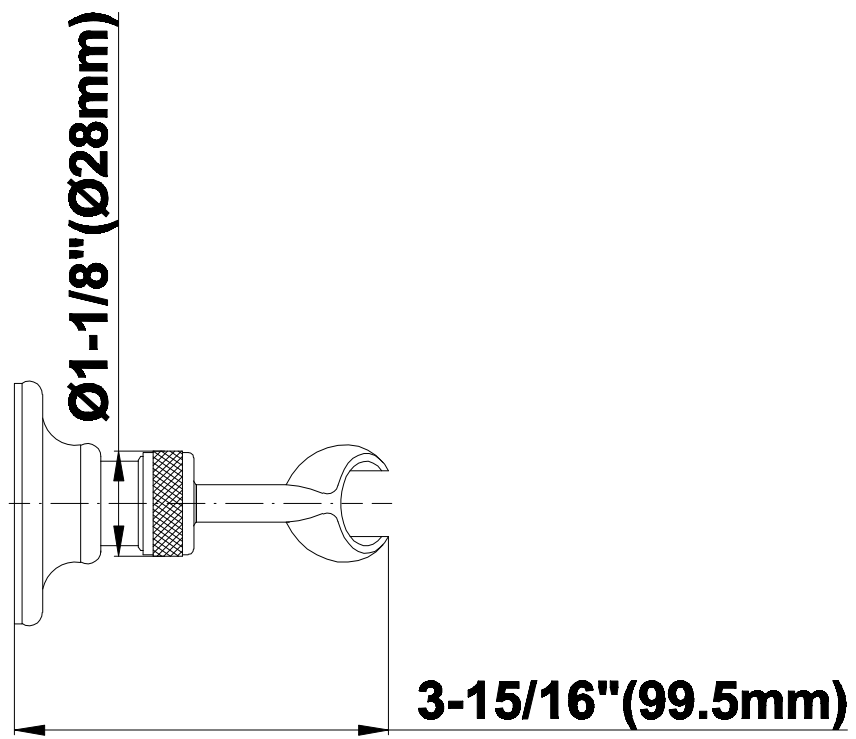

SHOWER
Bali Thermostatic Set w/Body
Sprays & Handshower (Rough &
Trim)

GRAFF®

GA1.222B-LM20S

Information

- 3/4" Thermostatic Valve
- 8" Showerhead with 11" Wall-Mount Arm & Flange
- Swivel Body Sprays (3 pieces)
- Handshower Set w/Wall Bracket and Wall Elbow
- Stop/Volume Control Valves (3 pieces)
- Showerhead Features No-Clog, Easy-Clean Spray Nozzles
- Optional Extension Kit
- 3/4" Thermostatic Rough Valve Flow Rate ~18 gpm @60 psi
- Flow Rates: showerhead ≤ 2.0 max gpm, handshower ≤ 1.5 max gpm

SHOWER
Rough
G-8005

GRAFF®

Information

- 18.4 gpm @ 60 psi
- 3/4" universal inlets/outlets with female threads
- Built-in service stops
- Complete serviceability from front of all units
- Supplied with protective plastic cover
- Thermostatic valve uses a paraffin wax cartridge

Information

- Sunflower shape
- 112 no-clog, easy-clean rubber spray nozzles
- Metal ball-joint allows for showerhead angle adjustment
- Showerhead flow rate ≤ 1.8 max gpm
- Recommend use with ceiling shower arm
- Recommended for use at no more than 10 degrees tilt
- CALGreen

- Solid brass construction
- Swivel holder

Finishes

Olive Bronze

Polished
Chrome

Polished
Nickel

Steelnox®
(Satin Nickel)

G-8602

SHOWER
Traditional Wall Supply Elbow
G-8603