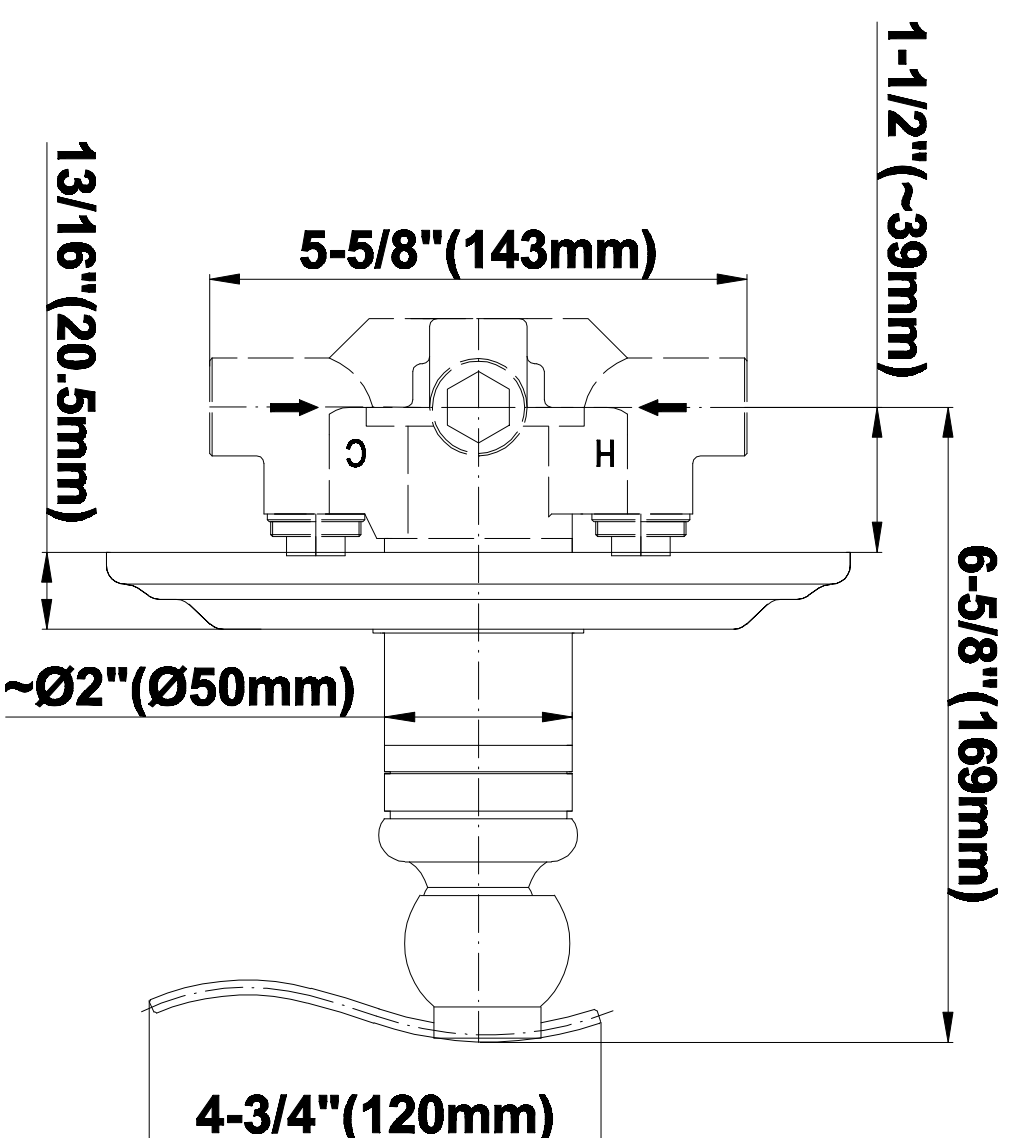

SHOWER
Bali Thermostatic Set w/Body
Sprays & Handshower (Rough &
Trim)

GRAFF®

GA1.222B-LM20S

Information

- 3/4" Thermostatic Valve
- 8" Showerhead with 11" Wall-Mount Arm & Flange
- Swivel Body Sprays (3 pieces)
- Handshower Set w/Wall Bracket and Wall Elbow
- Stop/Volume Control Valves (3 pieces)
- Showerhead Features No-Clog, Easy-Clean Spray Nozzles
- Optional Extension Kit
- 3/4" Thermostatic Rough Valve Flow Rate ~18 gpm @60 psi
- Flow Rates: showerhead ≤ 2.0 max gpm, handshower ≤ 1.5 max gpm

SHOWER
Rough
G-8005

GRAFF®

Information

- 18.4 gpm @ 60 psi
- 3/4" universal inlets/outlets with female threads
- Built-in service stops
- Complete serviceability from front of all units
- Supplied with protective plastic cover
- Thermostatic valve uses a paraffin wax cartridge

Steelnox®
(Satin Nickel)

G-8030

SHOWER
Rough
G-8075

GRAFF®

Information

- 3/4" universal inlets/outlets with female threads
- Supplied with protective plastic cover

Finishes

Olive Bronze

Information

- Sunflower shape
- 112 no-clog, easy-clean rubber spray nozzles
- Metal ball-joint allows for showerhead angle adjustment
- Showerhead flow rate ≤ 1.8 max gpm
- Recommend use with ceiling shower arm
- Recommended for use at no more than 10 degrees tilt
- CALGreen