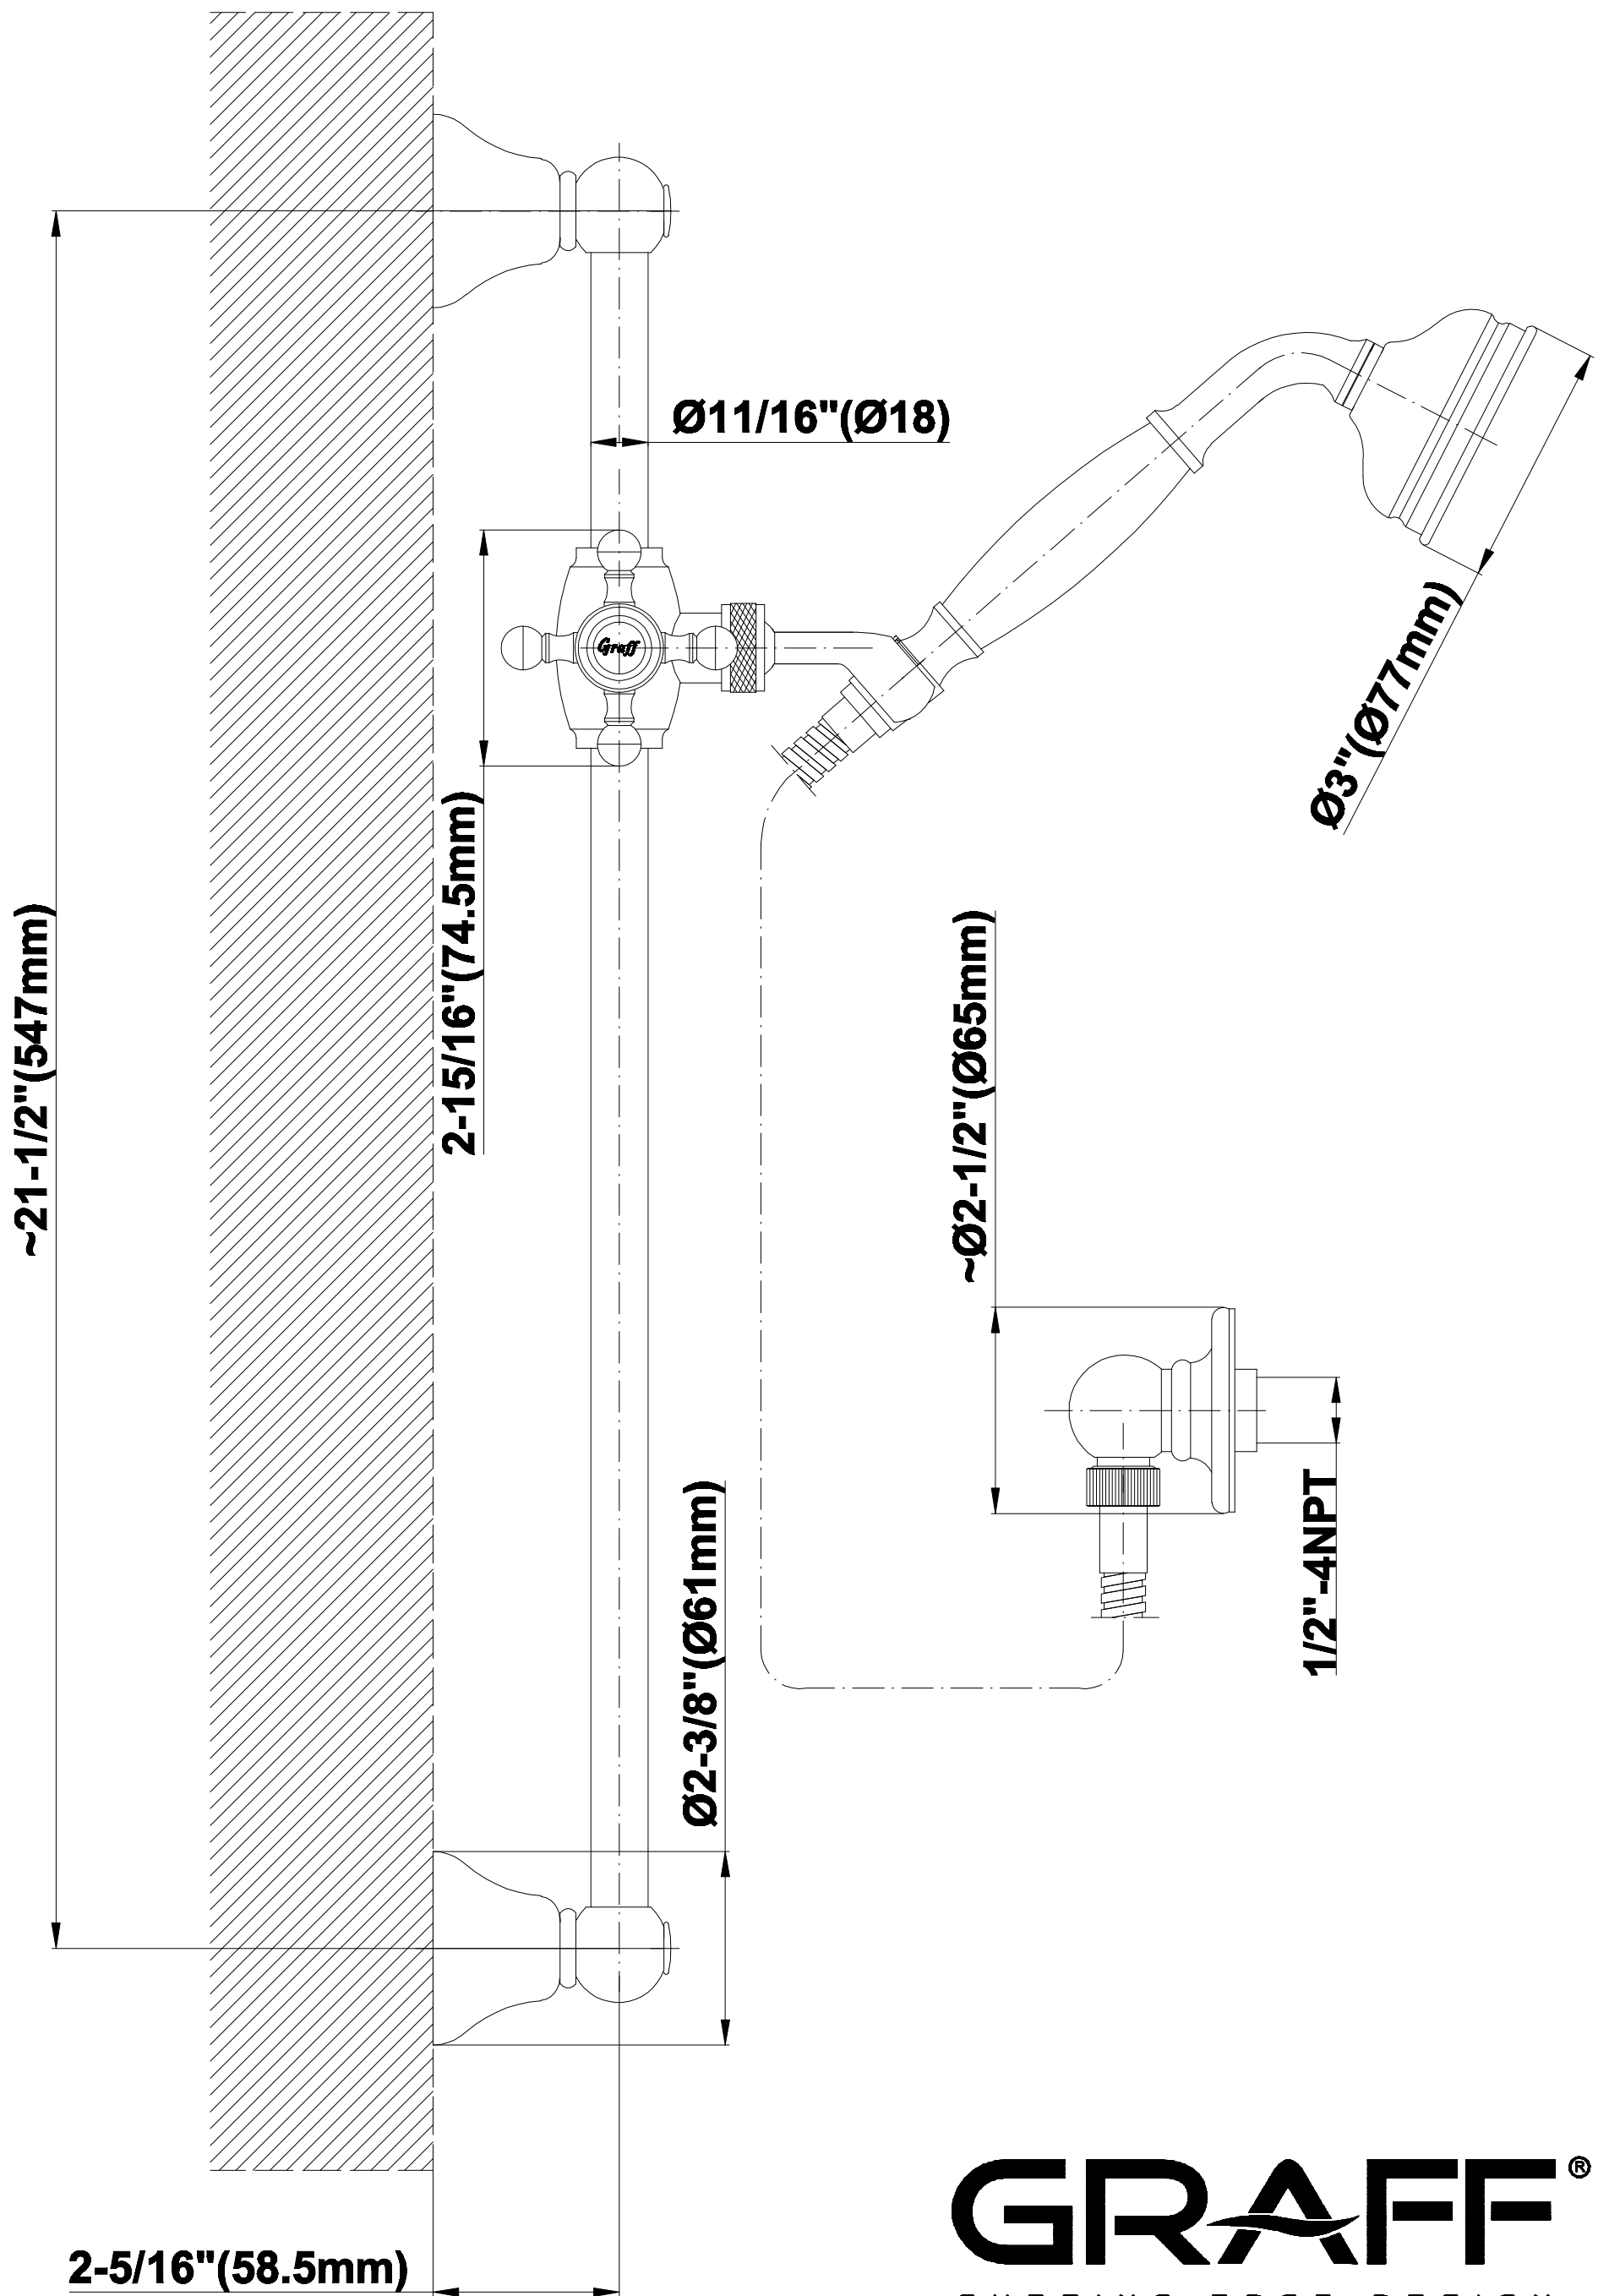

SHOWER
Traditional Handshower w/Wall-
Mounted Slide Bar
G-8630-C2S

GRAFF®

Information

- Handshower with ceramic handle
- 22" wall-mounted slide bar and 59" shower hose
- Includes Traditional Handshower - G-8634
- Adjustable bracket fits all hoses with conical nut
- Includes 1/2" NPT male threaded wall supply elbow
- Handshower flow rate ≤ 1.5 max gpm
- CALGreen

G-8630

SHOWER
Traditional Wall-Mounted Slide
Bar
G-8601-C2S

GRAFF®

Information

- 22" wall-mounted slide bar
- Adjustable bracket fits all hoses with conical nut

Finishes

24K Gold

24K Brushed
Gold

Information

- 1/2" NPT female thread inlet

Finishes

24K Gold

24K Brushed
Gold

Olive Bronze

Polished
Chrome

Polished
Nickel

Steelnox®
(Satin Nickel)

Vintage
Brushed Brass

G-8603

SHOWER
59" Shower Hose
G-8605

GRAFF®

Information

- Brass spiral flexible hose with conical nut

Finishes