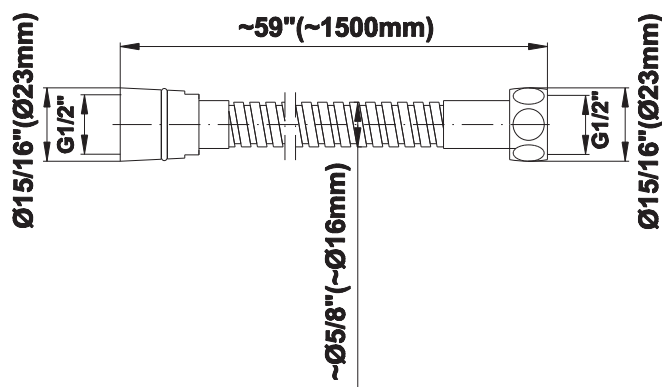

SHOWER
Traditional Handshower w/Wall-
Mounted Slide Bar
G-8630-C2S

GRAFF®

Information

- Handshower with ceramic handle
- 22" wall-mounted slide bar and 59" shower hose
- Includes Traditional Handshower - G-8634
- Adjustable bracket fits all hoses with conical nut
- Includes 1/2" NPT male threaded wall supply elbow
- Handshower flow rate ≤ 1.5 max gpm
- CALGreen

G-8630

SHOWER
Traditional Wall-Mounted Slide
Bar
G-8601-C2S

GRAFF®

Information

- 22" wall-mounted slide bar
- Adjustable bracket fits all hoses with conical nut

Finishes

24K Gold

24K Brushed
Gold

Information

- 1/2" NPT female thread inlet

Finishes

24K Gold

24K Brushed
Gold

Olive Bronze

Polished
Chrome

Polished
Nickel

* Special order finish- call for availability

SHOWER
Traditional Handshower
G-8634

GRAFF®

Information

- Solid brass construction
- Smooth, ceramic handle
- Shower hose not included
- Handshower flow rate ≤ 1.5 max gpm
- CALGreen