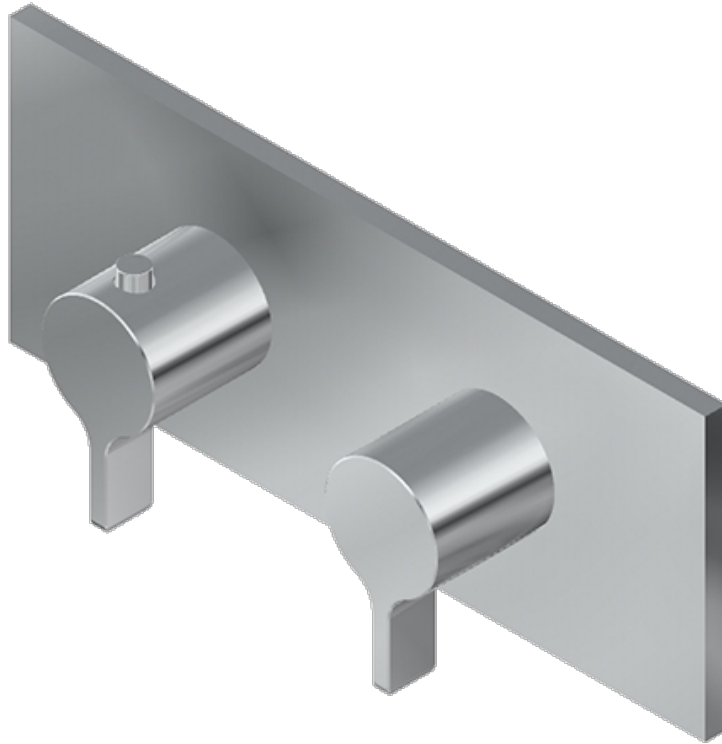

BATHROOM  
Square M-Series Valve Trim with  
Two Handles  
**G-8048H-LM46E0-T**

**GRAFF**<sup>®</sup>

**Information**

- Two metal handles
- Decorative trim plate
- To complete package, you must order rough valves
- ADA

**Finishes**