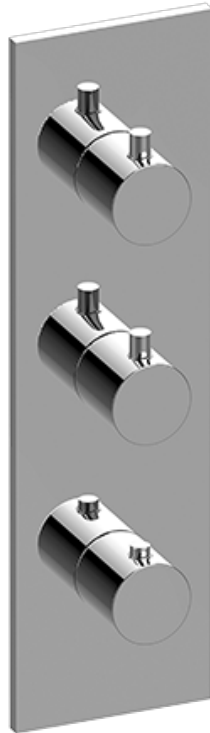

SHOWER  
Square M-Series Valve Trim with  
Three Handles  
**G-8057-RH0-T**

**GRAFF®**

**Information**

- Three metal handles
- Decorative trim plate
- To complete package, you must order rough valves

**Finishes**

## Square M-Series Valve Trim with Three Handles

### Product Features

- Three metal handles
- Decorative trim plate
- To complete package, you must order rough valves