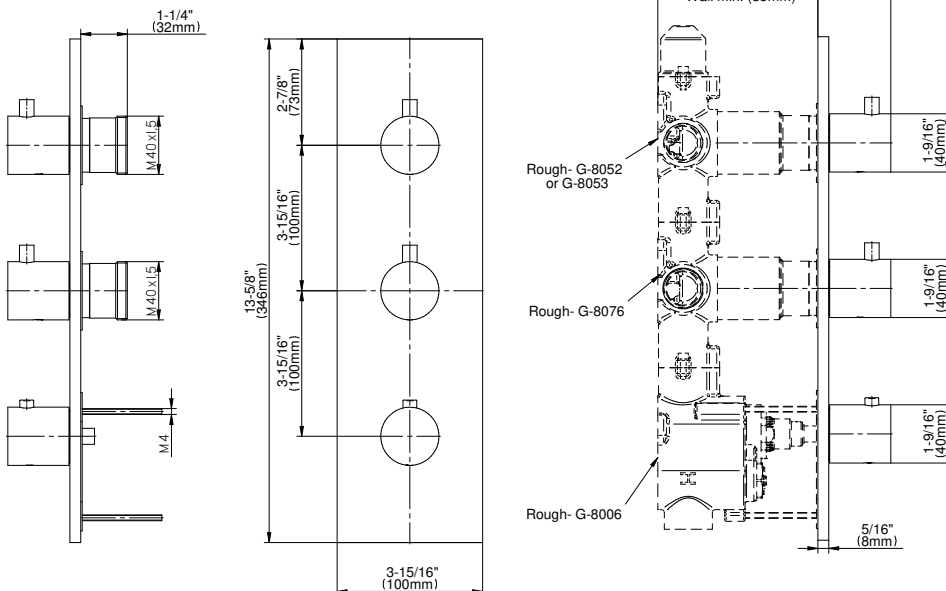

G-8057-RH0-**-T

Square M-Series Valve Trim with Three Handles

Product Features

- Three metal handles
- Decorative trim plate
- To complete package, you must order rough valves

Warranty

- Limited lifetime warranty

For complete warranty information go to <https://www.graff-faucets.com/en/info/faqs>

Available Finishes

- Polished Chrome
  G-8057-RH0-PC-T
- Brushed Nickel
  G-8057-RH0-BNi-T
- Polished Nickel
  G-8057-RH0-PN-T
- Matte Black*
  G-8057-RH0-MBK-T*
- Architectural Black*
  G-8057-RH0-BK-T*
- Architectural White*
  G-8057-RH0-WT-T*
- Steelnox (Satin Nickel)*
  G-8057-RH0-SN-T*
- Olive Bronze*
  G-8057-RH0-OB-T*
- Gunmetal*
  G-8057-RH0-GM-T*
- OR'osa PVD*
  G-8057-RH0-RG-T*
- Onyx PVD*
  G-8057-RH0-OX-T*
- Polished Brass PVD*
  G-8057-RH0-PB-T*
- Brushed Brass PVD*
  G-8057-RH0-BB-T*
- 24K Gold*
  G-8057-RH0-AU-T*
- 24K Brushed Gold*
  G-8057-RH0-BAU-T*

* Special order finish- call for availability

The measurements shown are for reference only. Products and specifications shown are subject to change without notice. Revised 07/2019.

www.graff-designs.com | phone: 800-954-4723