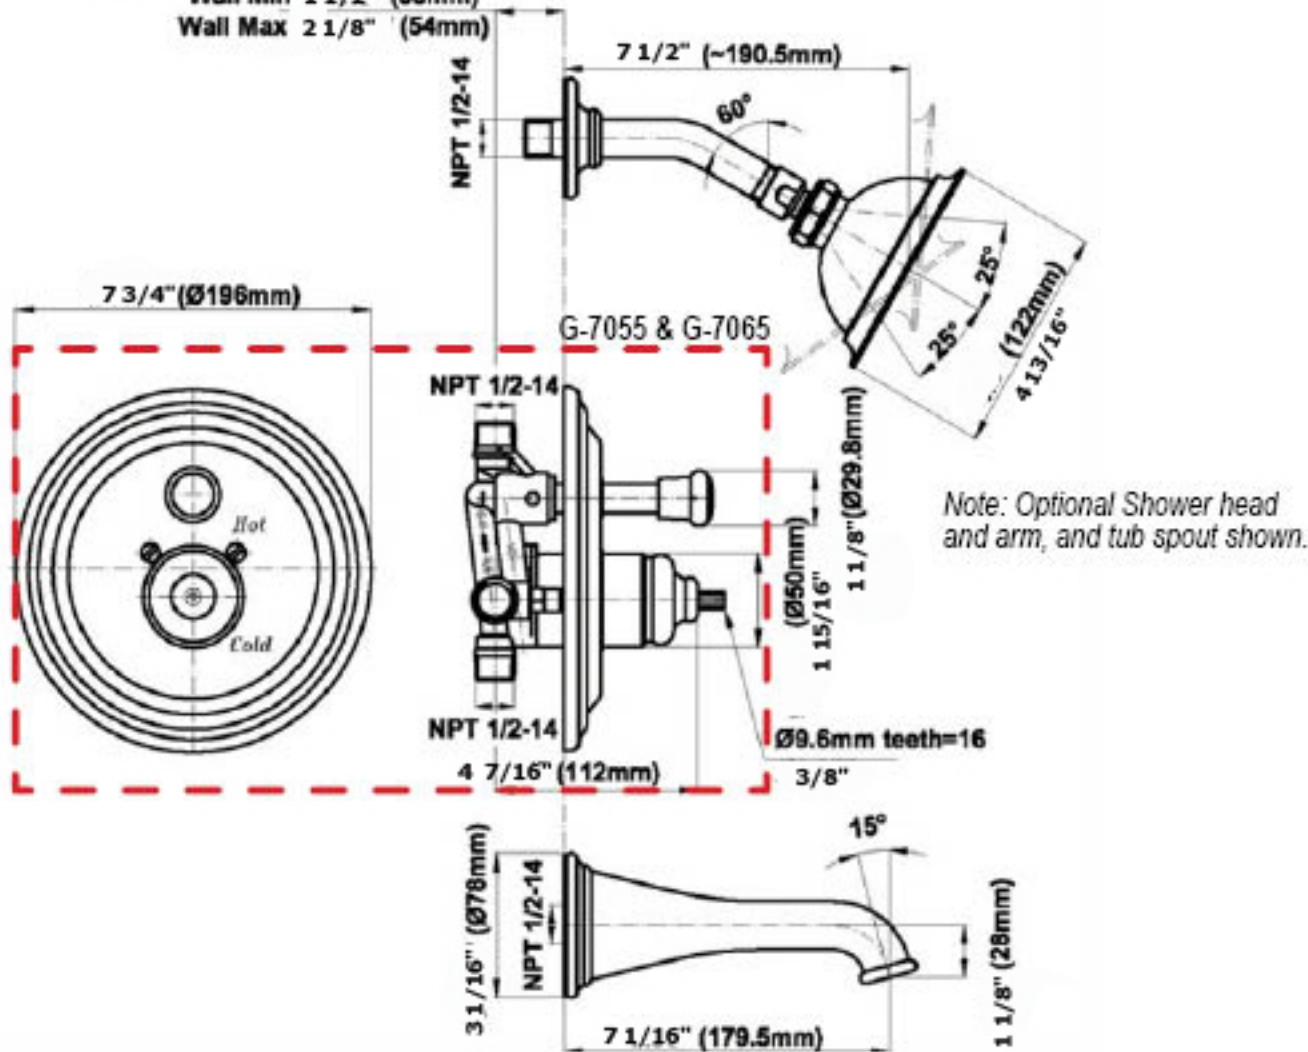

SHOWER
Pressure Balancing Shower
System - Tub and Shower
G-7165-LM20S

GRAFF®

Information

- 1/2" pressure balance valve with diverter and trim
- 5" showerhead with 5" wall-mounted shower arm
- 7" traditional tub spout
- Optional extension kit
- Showerhead flow rate ≤ 1.8 max gpm
- ADA
- CALGreen

Complete Shower Set G-7165

Trim and Valve Kit Only G-7055 & G-7065

Wall Min 1 1/2" (38mm)

Wall Max 2 1/8" (54mm)

Trim Only G-7065-XX

Includes one of the following handles:

Model	Series
S1	Eleganté, Chanteaux
S2	Eleganté, Chanteaux
LM2	Eleganté, Atlantis
LM10S	Pesaro
LM15S	Nantucket, Chanteaux
LM20S	Bali
LM22S	Lauren
C2S	Atlantis
C3S	Pesaro