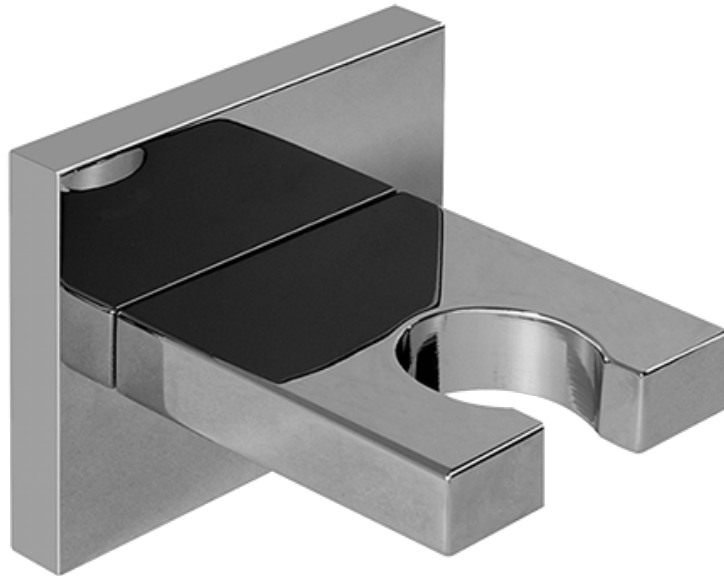

\* Special order finish- call for availability

BATHROOM  
Contemporary Square Wall  
Bracket for Handshower  
**G-8632**

---

**GRAFF®**