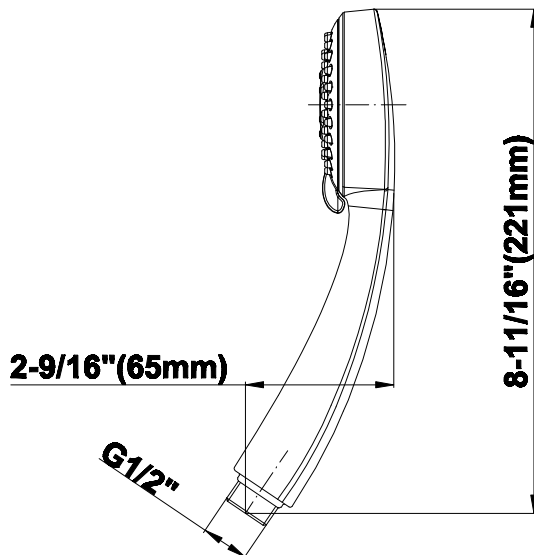

## Warranty

- Limited lifetime warranty

For complete warranty information go to <http://www.graff-faucets.com/en/info/faqs>

Ø3-5/15" (Ø84mm)