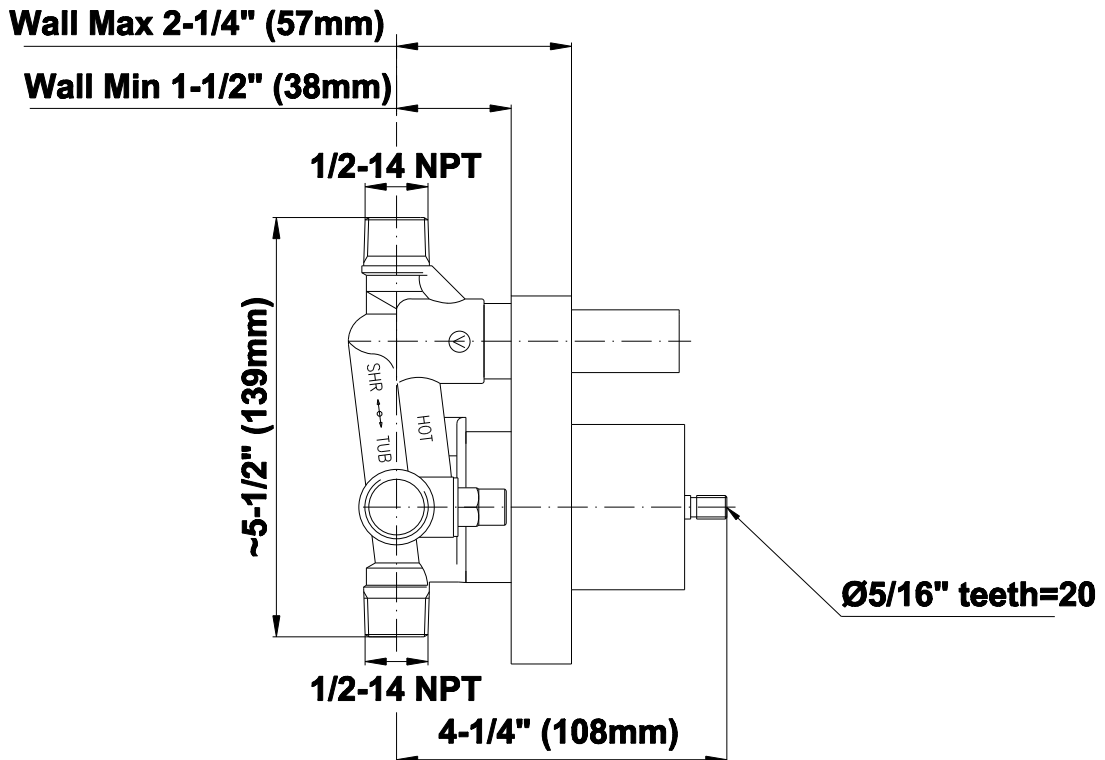

G-7055

1/2" Rough Valve w/Diverter

Product Features

- Anti-scald protection
- 1/2" universal inlets/outlets with male threads
- Built-in service stops
- Push-button diverter
- For use with tub & shower configuration
- Supplied with protective plastic guard

Warranty

- Limited lifetime warranty

For complete warranty information go to www.graff-faucets.com/en-nam/warranty