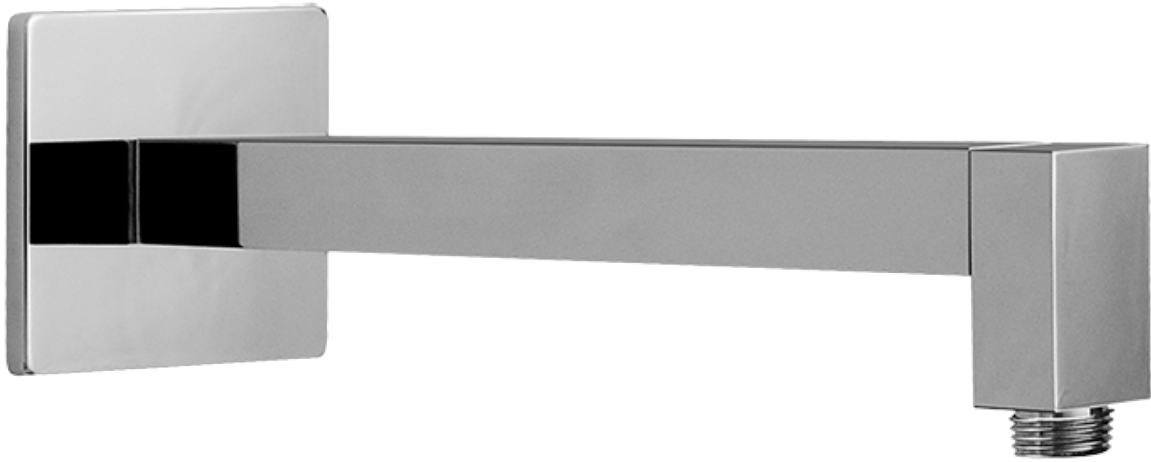

BATHROOM
Contemporary 12" Shower Arm
G-8530

GRAFF®

Information

- Includes arm and square flange
- 1/2" NPT male thread inlet
- For use with all showerheads (especially G-8438)

Finishes