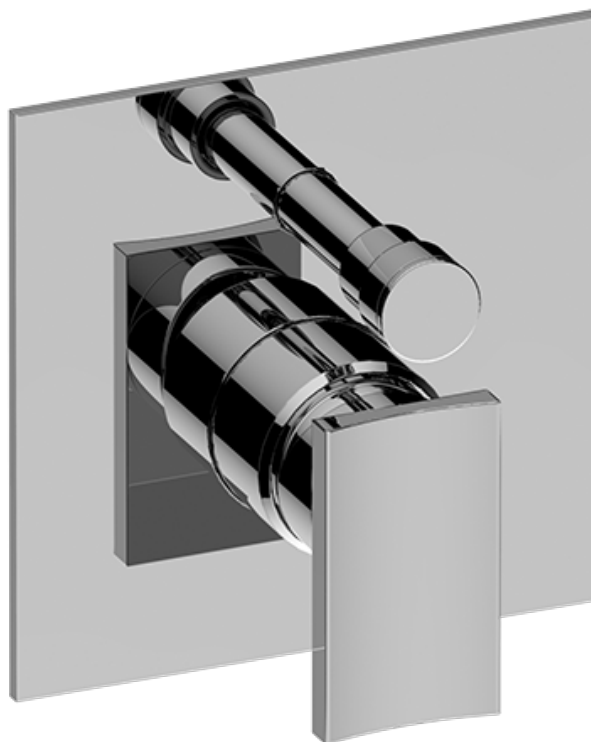

## Product Features

- Anti-scald protection
- 1/2" universal inlets/outlets with male threads
- Built-in service stops
- Push-button diverter
- For use with tub & shower configuration
- Supplied with protective plastic guard

## Warranty

- Limited lifetime warranty

For complete warranty information go to [www.graff-faucets.com/en-nam/warranty](http://www.graff-faucets.com/en-nam/warranty)

BATHROOM  
Trim Plate with Handle  
**G-7090-LM36S-T**

### Information

- Single metal handle
- Decorative trim plate
- To complete package, you must order G-7055 pressure balancing rough valve for shower and tub configurations
- ADA