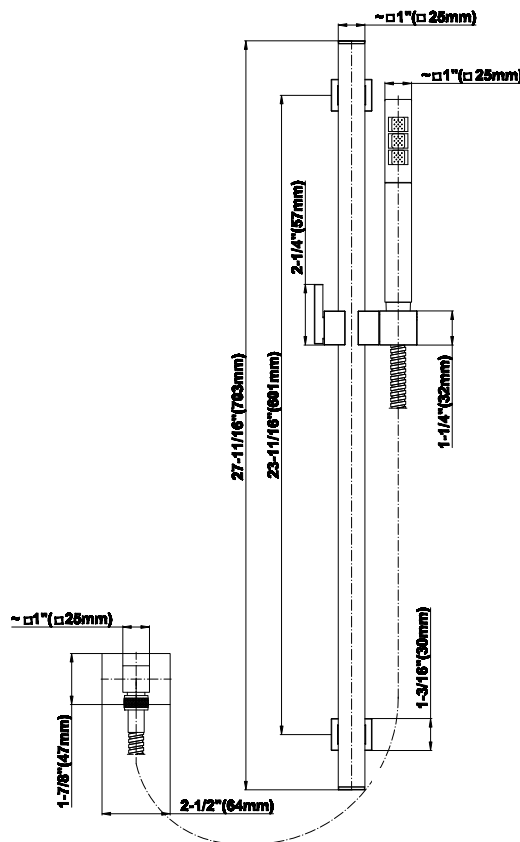

G-8670

Contemporary Handshower w/Wall-Mounted Slide Bar

Product Features

- Handshower with 23" wall-mounted slide bar
- 59" shower hose and wall supply elbow
- Bracket fits all hoses with conical nut
- Includes Contemporary Square Handshower - G-8644
- Includes 1/2" NPT male threaded wall supply elbow
- Handshower flow rate ≤ 1.5 max gpm

Available Finishes

- Polished Chrome
  G-8670-PC
- Steelnox®
  G-8670-SN
- Polished Nickel
  G-8670-PN
- Olive Bronze
  G-8670-OB
- Architectural Black with Chrome Accents
  G-8670-PC/BK

Code Compliance

- CALGreen

Warranty

- Limited lifetime warranty

For complete warranty information go to: www.graff-faucets.com/en/info/faqs

The measurements shown are for reference only. Products and specifications shown are subject to change without notice. Revised 8/2017

www.graff-faucets.com | phone: 800-954-4723