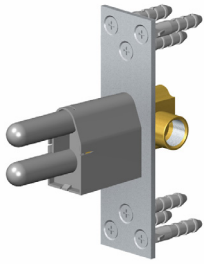

G-8765

Ametis Collection

Ametis Ring Rough (Rough Only)

Product Features

- Complete rough for Ametis Ring G-8760-**

Warranty

- Limited lifetime warranty

For complete warranty information go to www.graff-faucets.com/en-nam/warranty