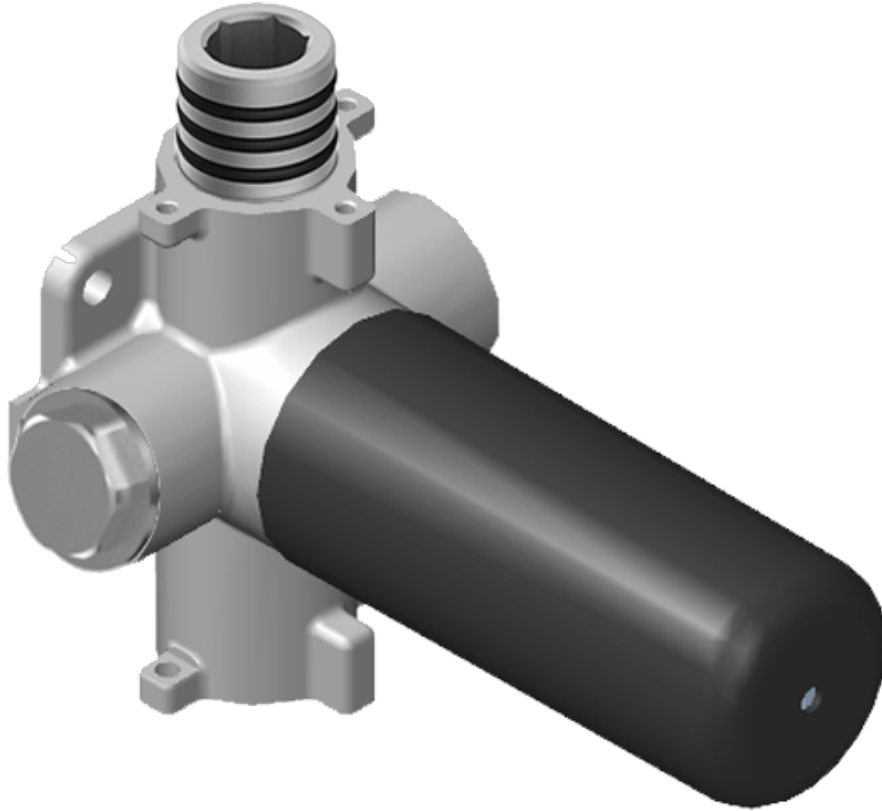

SHOWER
M-Series Thermostatic Shower
System - Ametis Ring
GL3.009WB-RH0

GRAFF®

Information

- 3/4" thermostatic valve and trim
- 3/4" stop/volume control valve (2 pieces)
- G-8760 Ametis Ring with waterfall and rain shower settings, features no-clog, easy-clean nozzles
- Single LED light with 6 color variations
- Includes wall-mount button for LED control box
- Optional extension kit
- Additional valve details and flow rates
- Flow rates: rain shower ≤ 2.0 max gpm, waterfall ≤ 2.0 max gpm

www.graff-faucets.com | phone: 800-954-4723

SHOWER
M-Series Round Thermostatic
3-Hole Trim Plate and Handle
G-8056-RH0-T

GRAFF[®]

Information

- Three metal handles
- Decorative trim plate
- Use with G-8006, G-8076 and G-8052 or G-8053 thermostatic rough valves
- To complete package, you must order rough valves

Finishes

Architectural
Black™

Matte Black

Polished
Chrome

Architectural
White

G-8056-RH/RH1-T

Round Three Holes Trim Plate - M-Series

SHOWER
Stop/Volume Control Valve with
Pass Through
G-8076

GRAFF®

Information

- 12.3 gpm @ 60 psi
- 3/4" universal inlets/outlets with female threads
- Stacking inlet and pass-through port feature
- Supplied with protective plastic cover
- CalGreen compliant dependent on functions