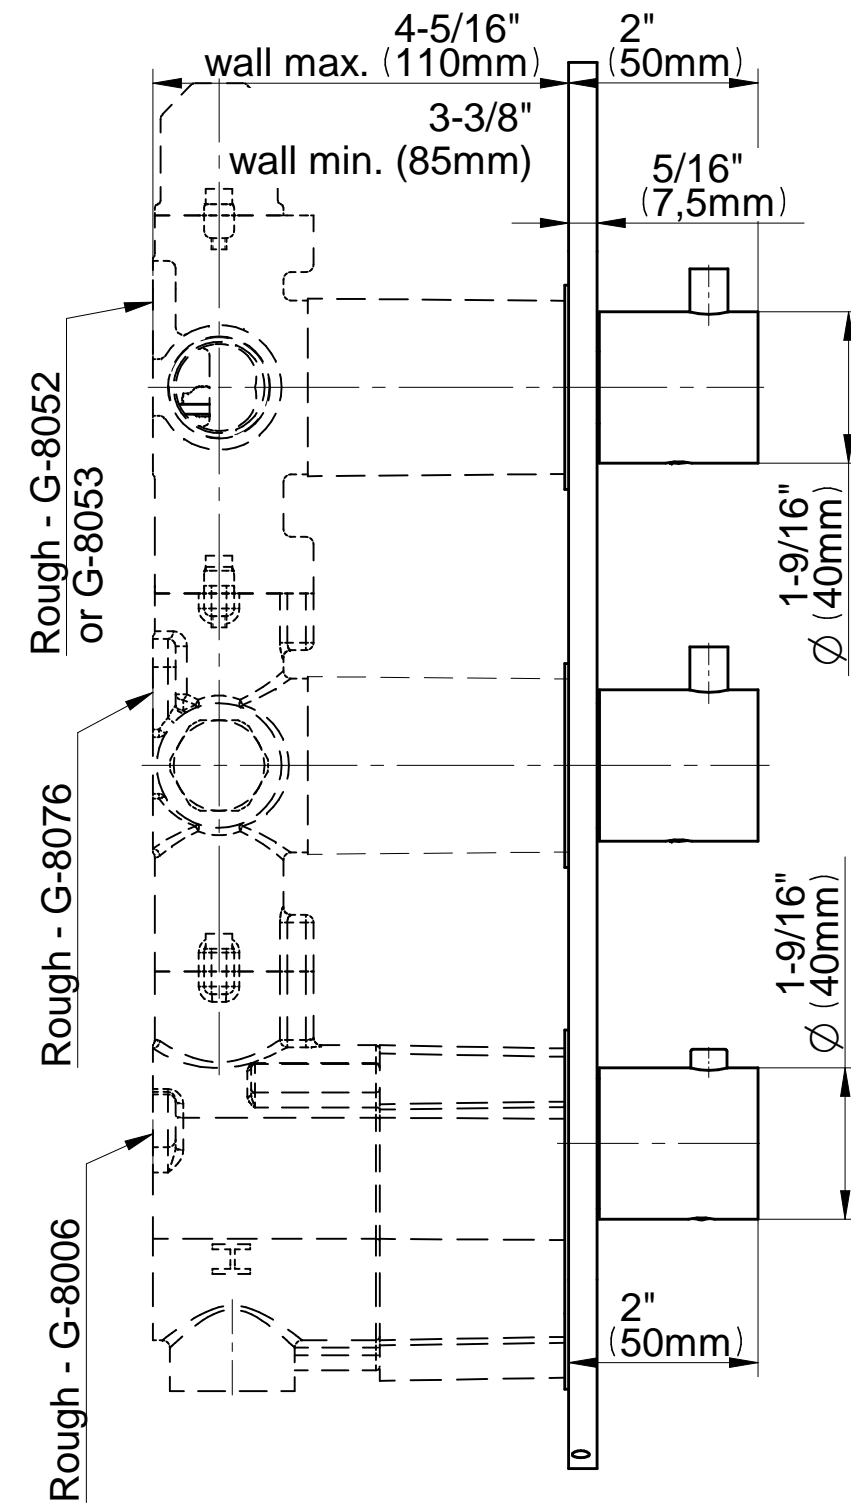

SHOWER
M-Series Thermostatic Shower
System - Ametis Ring
GL3.009WB-RH0

GRAFF®

Information

- 3/4" thermostatic valve and trim
- 3/4" stop/volume control valve (2 pieces)
- G-8760 Ametis Ring with waterfall and rain shower settings, features no-clog, easy-clean nozzles
- Single LED light with 6 color variations
- Includes wall-mount button for LED control box
- Optional extension kit
- Additional valve details and flow rates
- Flow rates: rain shower ≤ 2.0 max gpm, waterfall ≤ 2.0 max gpm

www.graff-faucets.com | phone: 800-954-4723

SHOWER
M-Series Round Thermostatic
3-Hole Trim Plate and Handle
G-8056-RH0-T

GRAFF[®]

Information

- Three metal handles
- Decorative trim plate
- Use with G-8006, G-8076 and G-8052 or G-8053 thermostatic rough valves
- To complete package, you must order rough valves

Finishes

Architectural
Black™

Matte Black

Polished
Chrome

Architectural
White

G-8056-RH/RH1-T

Round Three Holes Trim Plate - M-Series

SHOWER
Stop/Volume Control Valve with
Pass Through
G-8076