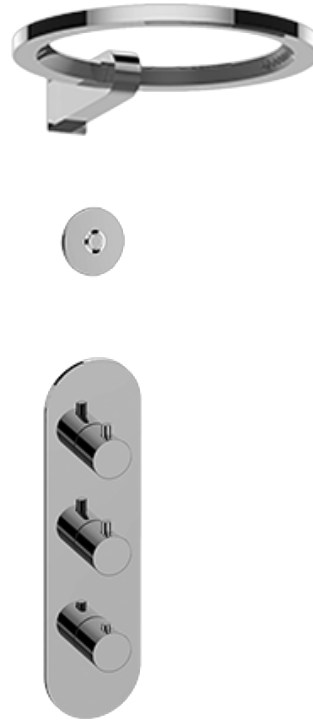

SHOWER
M-Series Thermostatic Shower
System - Ametis Ring
GL3.009WB-RH0

GRAFF®

Information

- 3/4" thermostatic valve and trim
- 3/4" stop/volume control valve (2 pieces)
- G-8760 Ametis Ring with waterfall and rain shower settings, features no-clog, easy-clean nozzles
- Single LED light with 6 color variations
- Includes wall-mount button for LED control box
- Optional extension kit
- Additional valve details and flow rates
- Flow rates: rain shower ≤ 2.0 max gpm, waterfall ≤ 2.0 max gpm

SHOWER
Thermostatic Rough Valve
G-8006

GRAFF[®]

Information

- 12.9 gpm @ 60 psi
- 3/4" universal inlets
- Built-in service stops
- Stacking outlet feature
- Complete serviceability from front of all units
- Supplied with protective plastic cover
- CalGreen compliant dependent on functions

Finishes

Architectural
Black™

Matte Black

Polished
Chrome

Architectural
White

G-8006

M-Series

3/4" Concealed Thermostatic Rough Valve

www.graff-faucets.com | phone: 800-954-4723

SHOWER
M-Series Round Thermostatic
3-Hole Trim Plate and Handle
G-8056-RH0-T

GRAFF[®]

Information

- Three metal handles
- Decorative trim plate
- Use with G-8006, G-8076 and G-8052 or G-8053 thermostatic rough valves
- To complete package, you must order rough valves