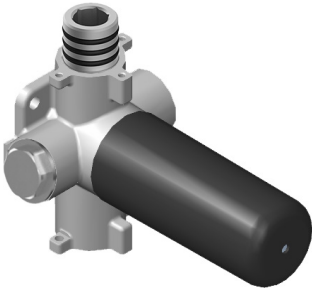

GRAFF®

Information

- 12.3 gpm @ 60 psi
- 3/4" universal inlets/outlets with female threads
- Stacking inlet and pass-through port feature
- Supplied with protective plastic cover
- CalGreen compliant dependent on functions

GRAFF[®]
CUTTING EDGE DESIGN

Product Features

- 13.2 gpm @ 60 psi
- 3/4" universal inlets/outlets with female threads
- Stacking inlet and pass-through port feature
- Supplied with protective plastic cover
- CalGreen compliant dependent on functions