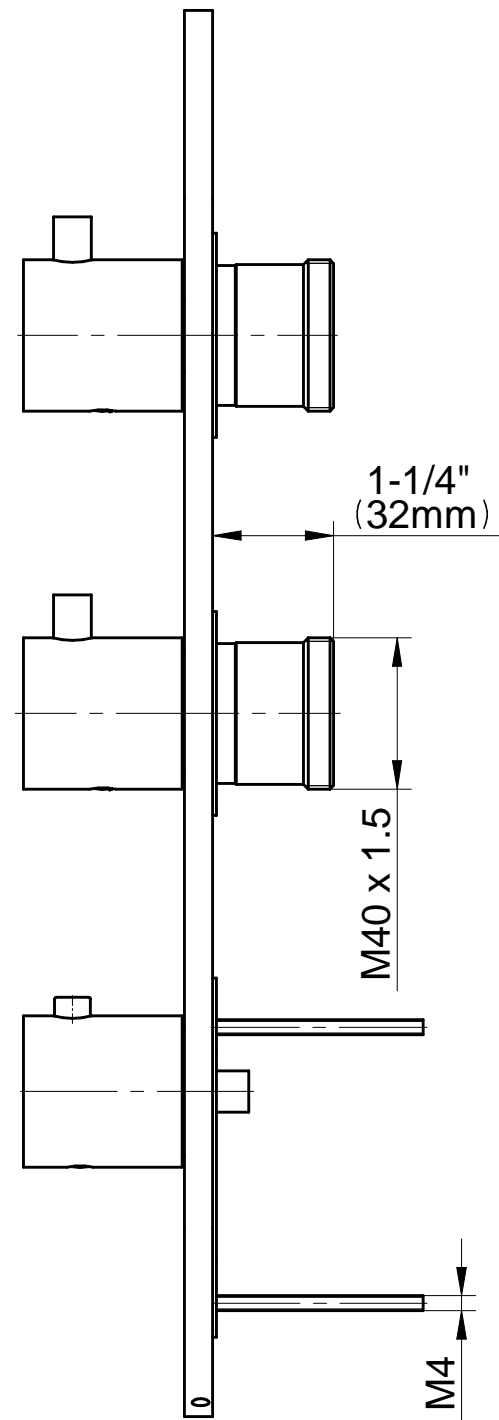

Finishes

Architectural
Black™

Matte Black

Polished
Chrome

Architectural
White

G-8056-RH/RH1-T

Round Three Holes Trim Plate - M-Series

SHOWER
Stop/Volume Control Valve with
Pass Through
G-8076