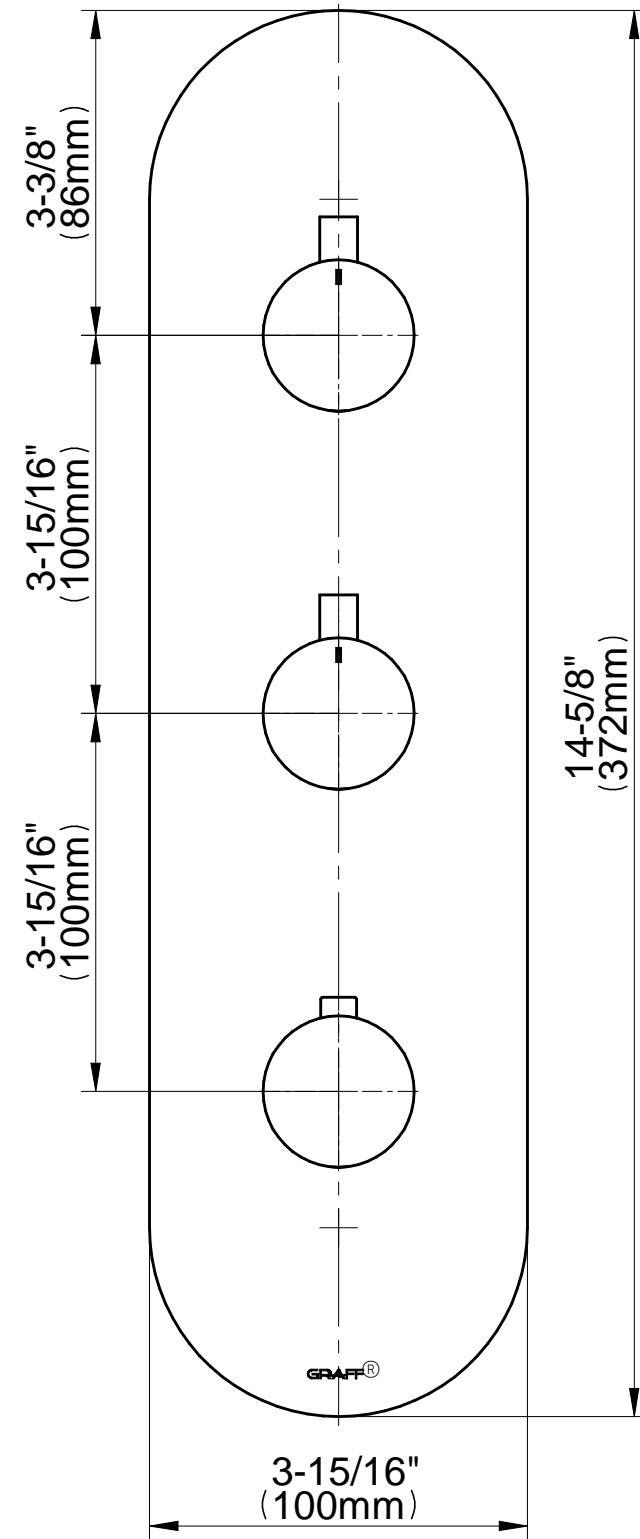

G-8056-RH/RH1-T

Round Three Holes Trim Plate - M-Series