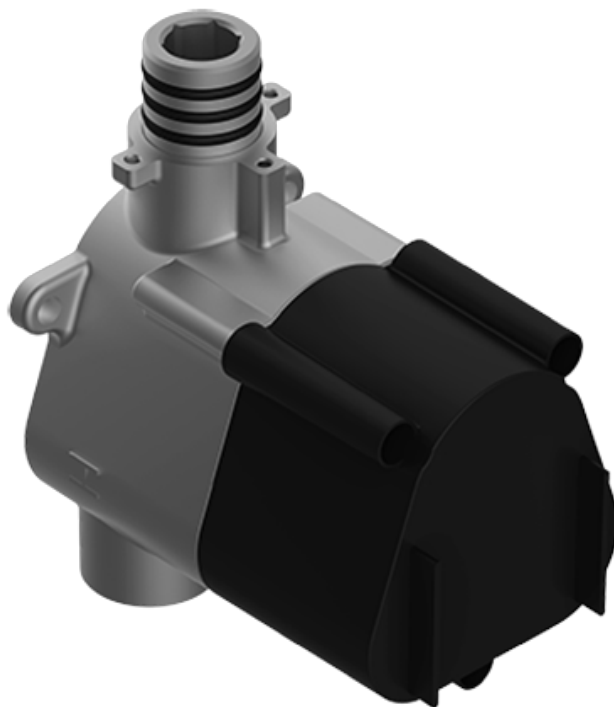

SHOWER
M-Series Thermostatic Shower
System - Ametis Ring
GL3.009WB-RH0

GRAFF®

Information

- 3/4" thermostatic valve and trim
- 3/4" stop/volume control valve (2 pieces)
- G-8760 Ametis Ring with waterfall and rain shower settings, features no-clog, easy-clean nozzles
- Single LED light with 6 color variations
- Includes wall-mount button for LED control box
- Optional extension kit
- Additional valve details and flow rates
- Flow rates: rain shower ≤ 2.0 max gpm, waterfall ≤ 2.0 max gpm

SHOWER
Thermostatic Rough Valve
G-8006

GRAFF[®]

Information

- 12.9 gpm @ 60 psi
- 3/4" universal inlets
- Built-in service stops
- Stacking outlet feature
- Complete serviceability from front of all units
- Supplied with protective plastic cover
- CalGreen compliant dependent on functions

Finishes

Architectural
Black™

Matte Black

Polished
Chrome

Architectural
White

G-8006

M-Series

3/4" Concealed Thermostatic Rough Valve

Product Features

- 12.9 gpm @ 60 psi
- 3/4" universal inlets
- Built-in service stops
- Stacking outlet feature
- Complete serviceability from front of all units
- Supplied with protective plastic cover
- CalGreen compliant dependent on functions