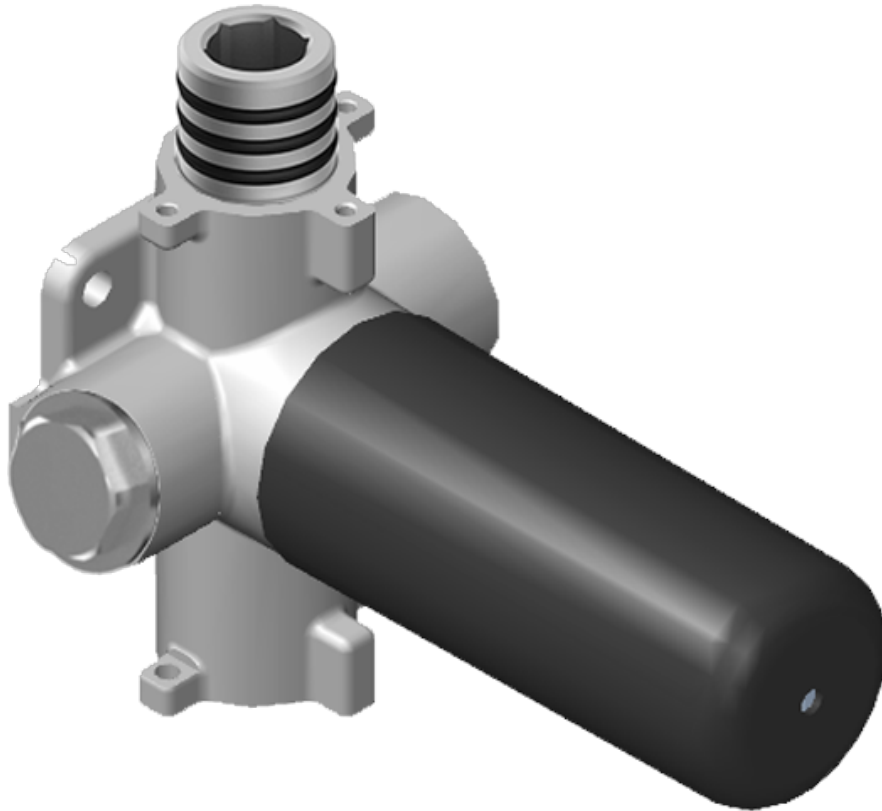

SHOWER
Canterbury M-Series Thermostatic
Shower System - Shower with
Handshower
GS3.011WB-LM15C2

GRAFF®

Information

- 3/4" thermostatic valve and trim
- 3/4" stop/volume control valve (2 pieces)
- 8" showerhead with 12" ceiling-mounted shower arm
- Showerhead features no-clog, easy-clean spray nozzles
- Handshower set with wall-mounted slide bar and 59" hose
- Optional extension kit
- Flow rates: showerhead ≤ 1.8 max gpm, handshower ≤ 1.5 max gpm

SHOWER
Thermostatic Rough Valve
G-8006

GRAFF®

Information

- 12.9 gpm @ 60 psi
- 3/4" universal inlets
- Built-in service stops
- Stacking outlet feature
- Complete serviceability from front of all units
- Supplied with protective plastic cover
- CalGreen compliant dependent on functions

G-8006

M-Series

3/4" Concealed Thermostatic Rough Valve

Product Features

- 12.9 gpm @ 60 psi
- 3/4" universal inlets
- Built-in service stops
- Stacking outlet feature
- Complete serviceability from front of all units
- Supplied with protective plastic cover
- CalGreen compliant dependent on functions

www.graff-faucets.com | phone: 800-954-4723

SHOWER
Stop/Volume Control Valve with
Pass Through
G-8076

GRAFF®

Information

- 12.3 gpm @ 60 psi
- 3/4" universal inlets/outlets with female threads
- Stacking inlet and pass-through port feature
- Supplied with protective plastic cover
- CalGreen compliant dependent on functions