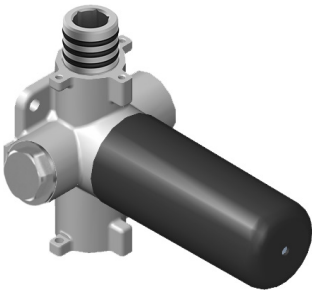

SHOWER
Canterbury M-Series Thermostatic
Shower System - Shower with
Handshower
GS3.011WB-LM15C2

GRAFF®

Information

- 3/4" thermostatic valve and trim
- 3/4" stop/volume control valve (2 pieces)
- 8" showerhead with 12" ceiling-mounted shower arm
- Showerhead features no-clog, easy-clean spray nozzles
- Handshower set with wall-mounted slide bar and 59" hose
- Optional extension kit
- Flow rates: showerhead ≤ 1.8 max gpm, handshower ≤ 1.5 max gpm

G-8006

M-Series

3/4" Concealed Thermostatic Rough Valve

Product Features

- 12.9 gpm @ 60 psi
- 3/4" universal inlets
- Built-in service stops
- Stacking outlet feature
- Complete serviceability from front of all units
- Supplied with protective plastic cover
- CalGreen compliant dependent on functions

www.graff-faucets.com | phone: 800-954-4723

SHOWER
Stop/Volume Control Valve with
Pass Through
G-8076

GRAFF®

Information

- 12.3 gpm @ 60 psi
- 3/4" universal inlets/outlets with female threads
- Stacking inlet and pass-through port feature
- Supplied with protective plastic cover
- CalGreen compliant dependent on functions

G-8076

M-Series

Stop/Volume Control Rough Valve with Pass-Through

GRAFF[®]
CUTTING EDGE DESIGN

Product Features

- 13.2 gpm @ 60 psi
- 3/4" universal inlets/outlets with female threads
- Stacking inlet and pass-through port feature
- Supplied with protective plastic cover
- CalGreen compliant dependent on functions