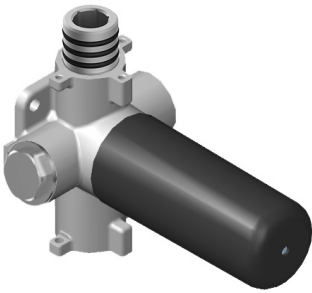

SHOWER
Camden M-Series Thermostatic
Shower System - Shower with
Handshower
GT3.011WB-C16E0

GRAFF®

Information

- 3/4" thermostatic valve and trim
- 3/4" stop/volume control valve (2 pieces)
- 9" showerhead with 12" ceiling-mounted shower arm
- Showerhead features no-clog, easy-clean spray nozzle
- Handshower set with wall-mounted slide bar and 59" hose (PVD finishes use 59" flex hose)
- Optional extension kit
- Flow rates: showerhead ≤ 1.8 max gpm, handshower ≤ 1.8 max gpm
- ADA

Finishes

G-8006

M-Series

3/4" Concealed Thermostatic Rough Valve

Product Features

- 12.9 gpm @ 60 psi
- 3/4" universal inlets
- Built-in service stops
- Stacking outlet feature
- Complete serviceability from front of all units
- Supplied with protective plastic cover
- CalGreen compliant dependent on functions

www.graff-faucets.com | phone: 800-954-4723

SHOWER
 Stop/Volume Control Valve with
 Pass Through
G-8076

Information

- 12.3 gpm @ 60 psi
- 3/4" universal inlets/outlets with female threads
- Stacking inlet and pass-through port feature
- Supplied with protective plastic cover
- CalGreen compliant dependent on functions

Finishes

G-8076

M-Series

Stop/Volume Control Rough Valve with Pass-Through

Product Features

- 13.2 gpm @ 60 psi
- 3/4" universal inlets/outlets with female threads
- Stacking inlet and pass-through port feature
- Supplied with protective plastic cover
- CalGreen compliant dependent on functions