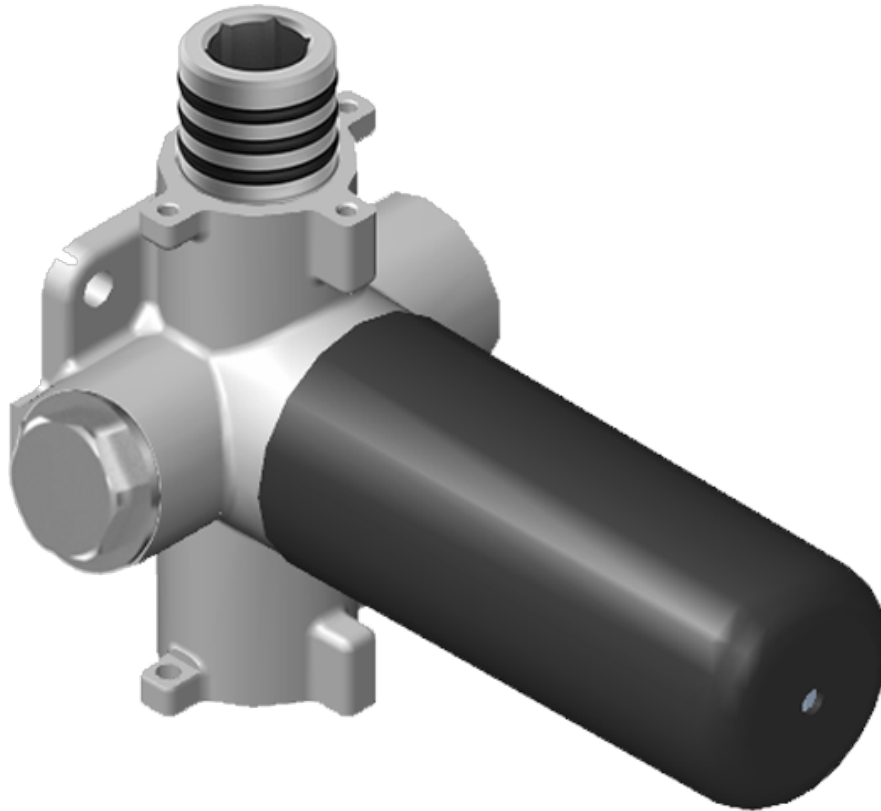

SHOWER
Camden M-Series Thermostatic
Shower System - Shower with
Handshower
GT3.011WB-C16E0

GRAFF®

Information

- 3/4" thermostatic valve and trim
- 3/4" stop/volume control valve (2 pieces)
- 9" showerhead with 12" ceiling-mounted shower arm
- Showerhead features no-clog, easy-clean spray nozzle
- Handshower set with wall-mounted slide bar and 59" hose (PVD finishes use 59" flex hose)
- Optional extension kit
- Flow rates: showerhead ≤ 1.8 max gpm, handshower ≤ 1.8 max gpm
- ADA

SHOWER
 Thermostatic Rough Valve
G-8006

Information

- 12.9 gpm @ 60 psi
- 3/4" universal inlets
- Built-in service stops
- Stacking outlet feature
- Complete serviceability from front of all units
- Supplied with protective plastic cover
- CalGreen compliant dependent on functions

Finishes

G-8006

M-Series

3/4" Concealed Thermostatic Rough Valve

Product Features

- 12.9 gpm @ 60 psi
- 3/4" universal inlets
- Built-in service stops
- Stacking outlet feature
- Complete serviceability from front of all units
- Supplied with protective plastic cover
- CalGreen compliant dependent on functions

www.graff-faucets.com | phone: 800-954-4723

SHOWER
 Stop/Volume Control Valve with
 Pass Through
G-8076

Information

- 12.3 gpm @ 60 psi
- 3/4" universal inlets/outlets with female threads
- Stacking inlet and pass-through port feature
- Supplied with protective plastic cover
- CalGreen compliant dependent on functions