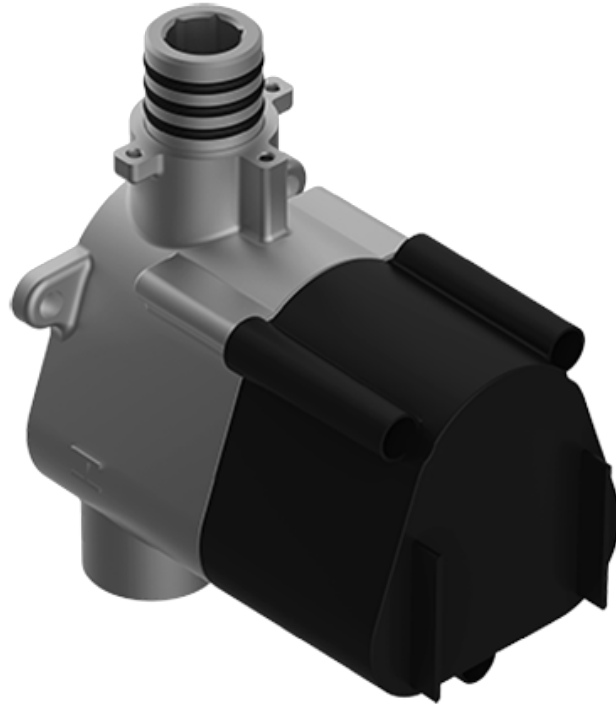

SHOWER
Camden M-Series Thermostatic
Shower System - Shower with
Handshower
GT3.011WB-C16E0

GRAFF®

Information

- 3/4" thermostatic valve and trim
- 3/4" stop/volume control valve (2 pieces)
- 9" showerhead with 12" ceiling-mounted shower arm
- Showerhead features no-clog, easy-clean spray nozzle
- Handshower set with wall-mounted slide bar and 59" hose (PVD finishes use 59" flex hose)
- Optional extension kit
- Flow rates: showerhead ≤ 1.8 max gpm, handshower ≤ 1.8 max gpm
- ADA

SHOWER
 Thermostatic Rough Valve
G-8006

Information

- 12.9 gpm @ 60 psi
- 3/4" universal inlets
- Built-in service stops
- Stacking outlet feature
- Complete serviceability from front of all units
- Supplied with protective plastic cover
- CalGreen compliant dependent on functions

Finishes

G-8006

M-Series

3/4" Concealed Thermostatic Rough Valve

Product Features

- 12.9 gpm @ 60 psi
- 3/4" universal inlets
- Built-in service stops
- Stacking outlet feature
- Complete serviceability from front of all units
- Supplied with protective plastic cover
- CalGreen compliant dependent on functions

Finishes

G-8076

M-Series

Stop/Volume Control Rough Valve with Pass-Through

Product Features

- 13.2 gpm @ 60 psi
- 3/4" universal inlets/outlets with female threads
- Stacking inlet and pass-through port feature
- Supplied with protective plastic cover
- CalGreen compliant dependent on functions