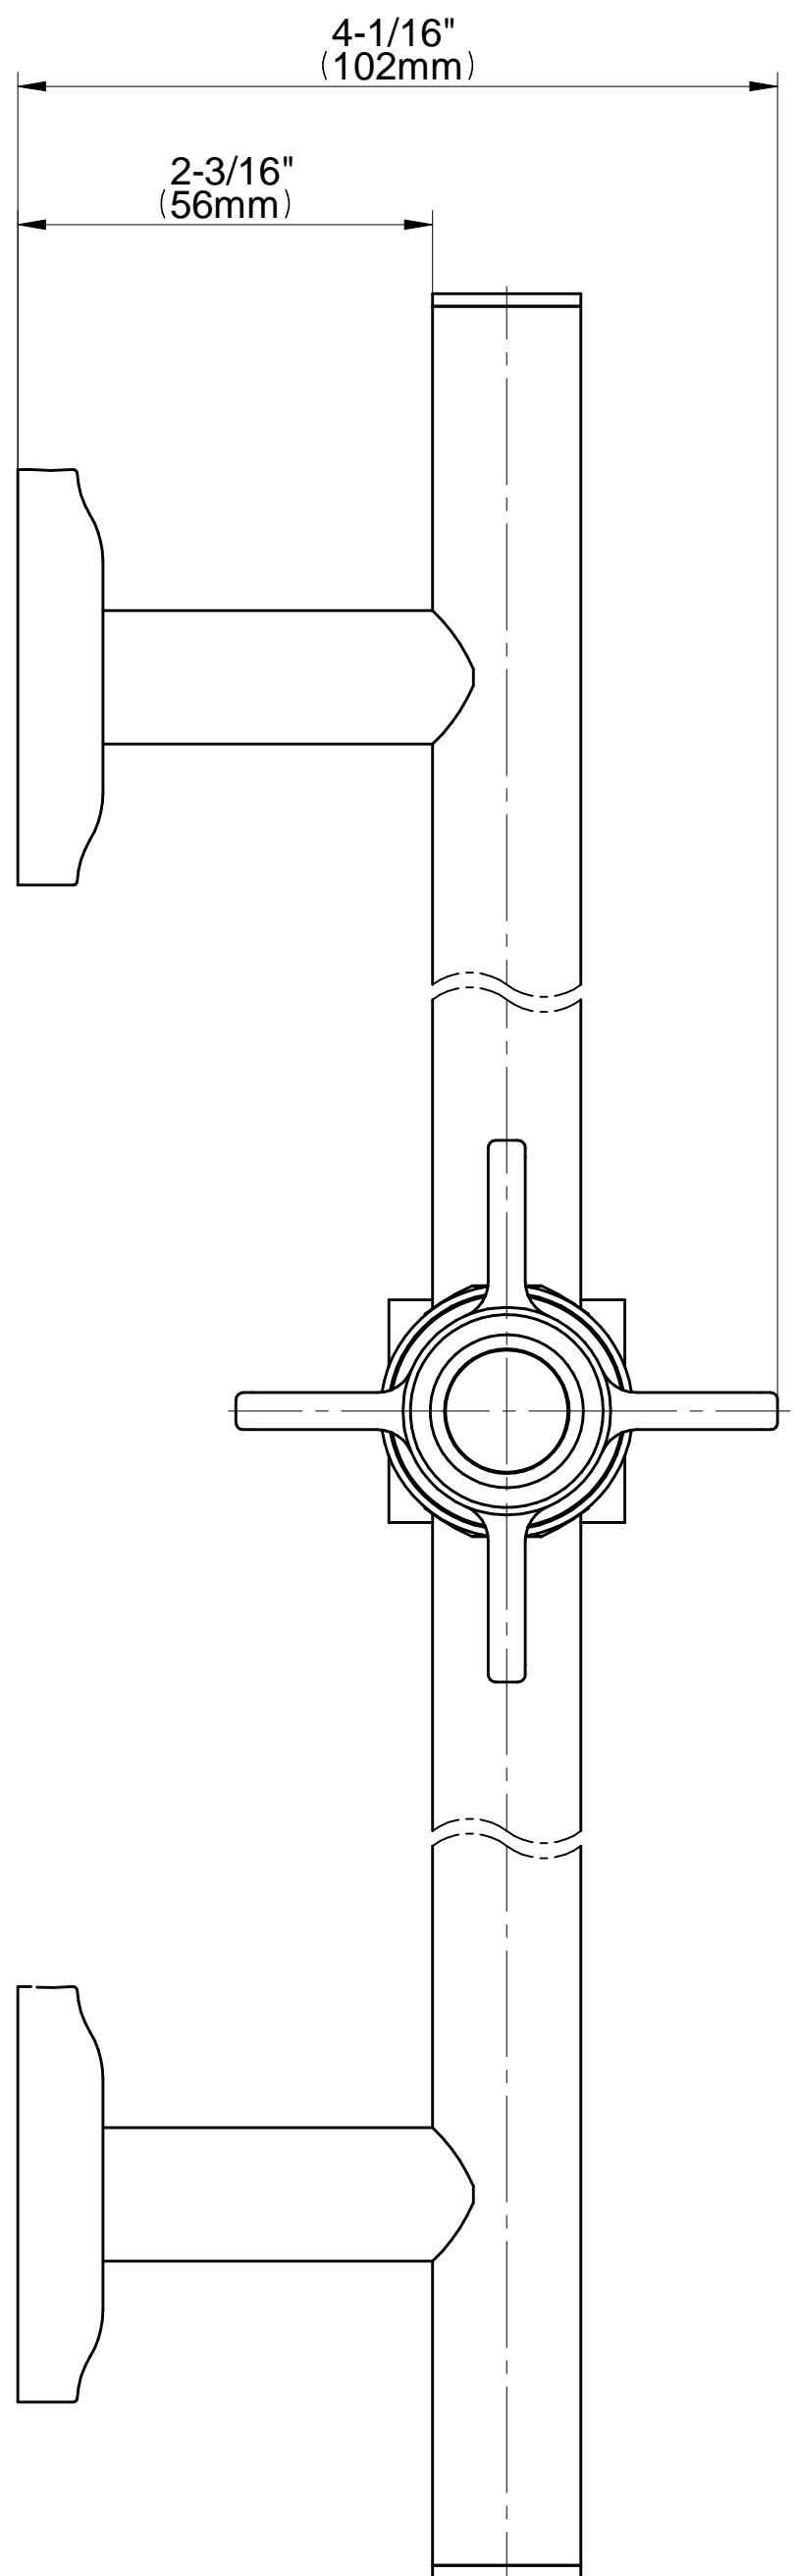

G-8691-C16S

Camden Series