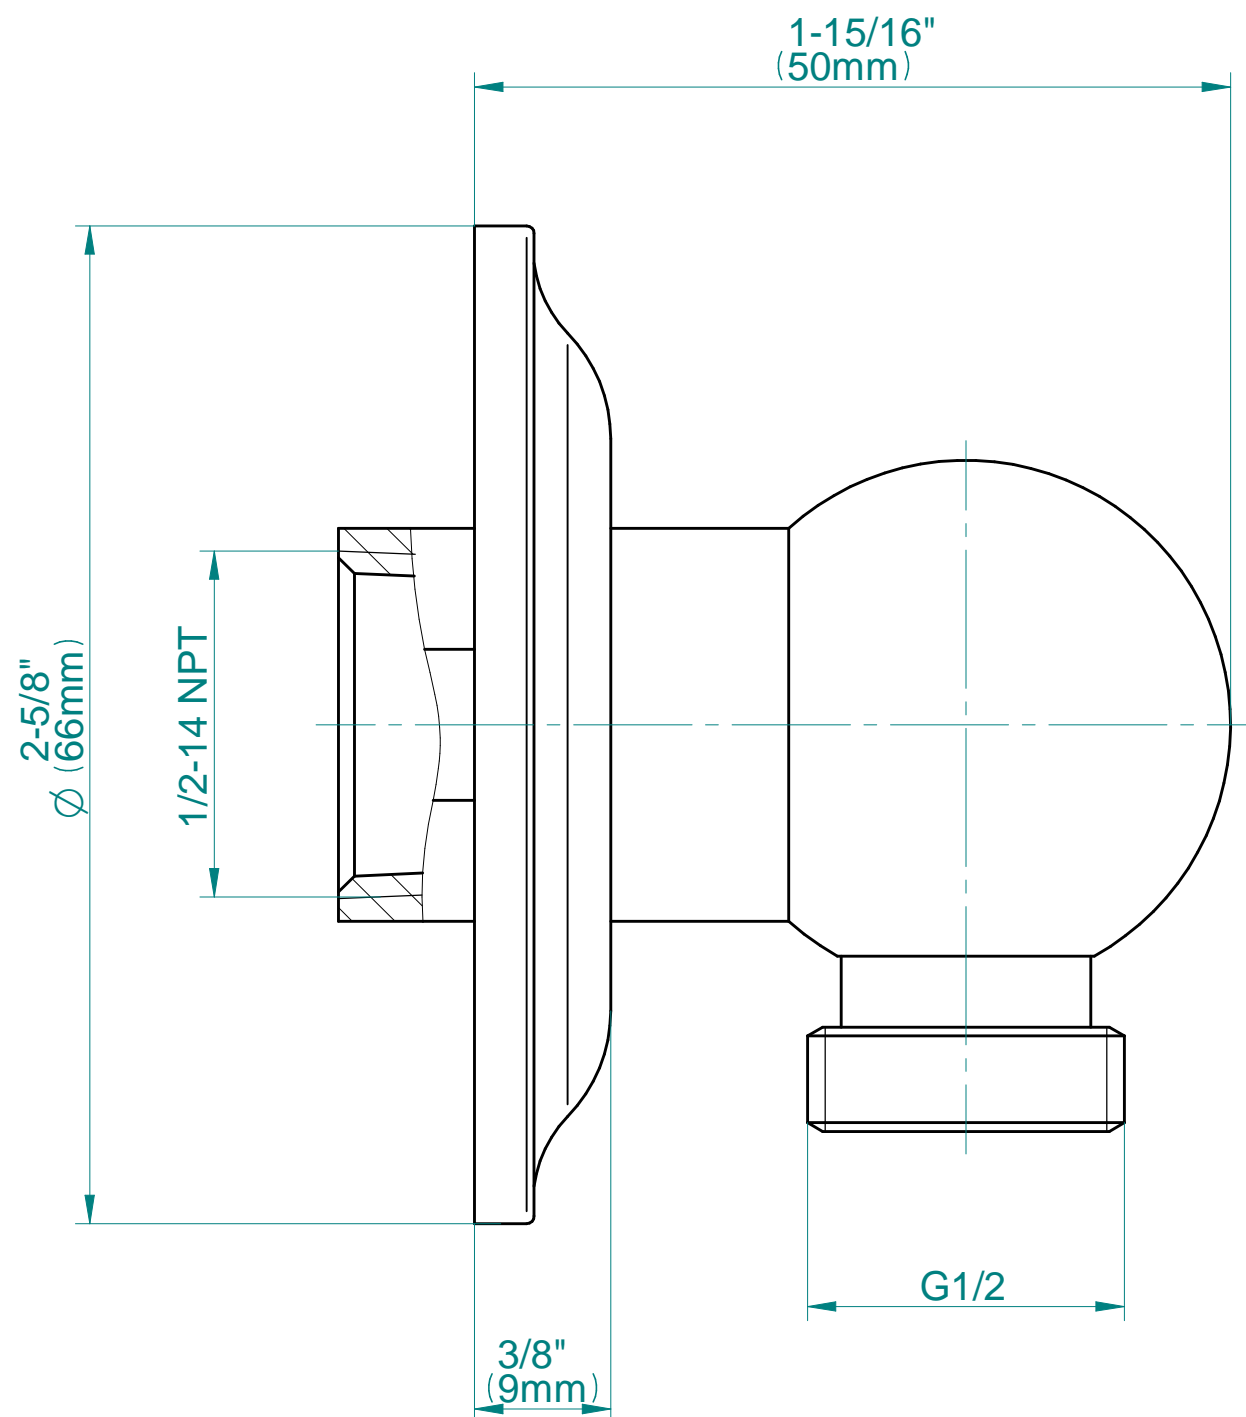

SHOWER
Camden M-Series Thermostatic
Shower System - Shower with
Handshower
GT3.011WB-C16E0

GRAFF®

Information

- 3/4" thermostatic valve and trim
- 3/4" stop/volume control valve (2 pieces)
- 9" showerhead with 12" ceiling-mounted shower arm
- Showerhead features no-clog, easy-clean spray nozzle
- Handshower set with wall-mounted slide bar and 59" hose (PVD finishes use 59" flex hose)
- Optional extension kit
- Flow rates: showerhead ≤ 1.8 max gpm, handshower ≤ 1.8 max gpm
- ADA

* Special order finish- call for availability

SHOWER
 Transitional Wall Supply Elbow
G-8663

Information

- 1/2" NPT female thread inlet

Finishes

							
24K Gold	24K Brushed Gold	Brushed Brass PVD	Architectural Black™	Brushed Nickel	Brushed Onyx PVD®	Brushed OR'osa PVD®	Gunmetal
							
Matte Black	Olive Bronze	Onyx PVD®	Polished Brass PVD	Polished Chrome	Polished Nickel	OR'osa PVD®	Unfinished Brass
							
Unfinished Brushed Brass	Vintage Brushed Brass	Architectural White					

G-8663

CAMDEN Series

SHOWER
 Transitional Wall-Mounted Slide
 Bar
G-8691-C16SB

Information

- 27" tall wall-mounted slide bar
- Adjustable bracket fits all hoses with conical nut

Finishes

G-8691-C16S

Camden Series