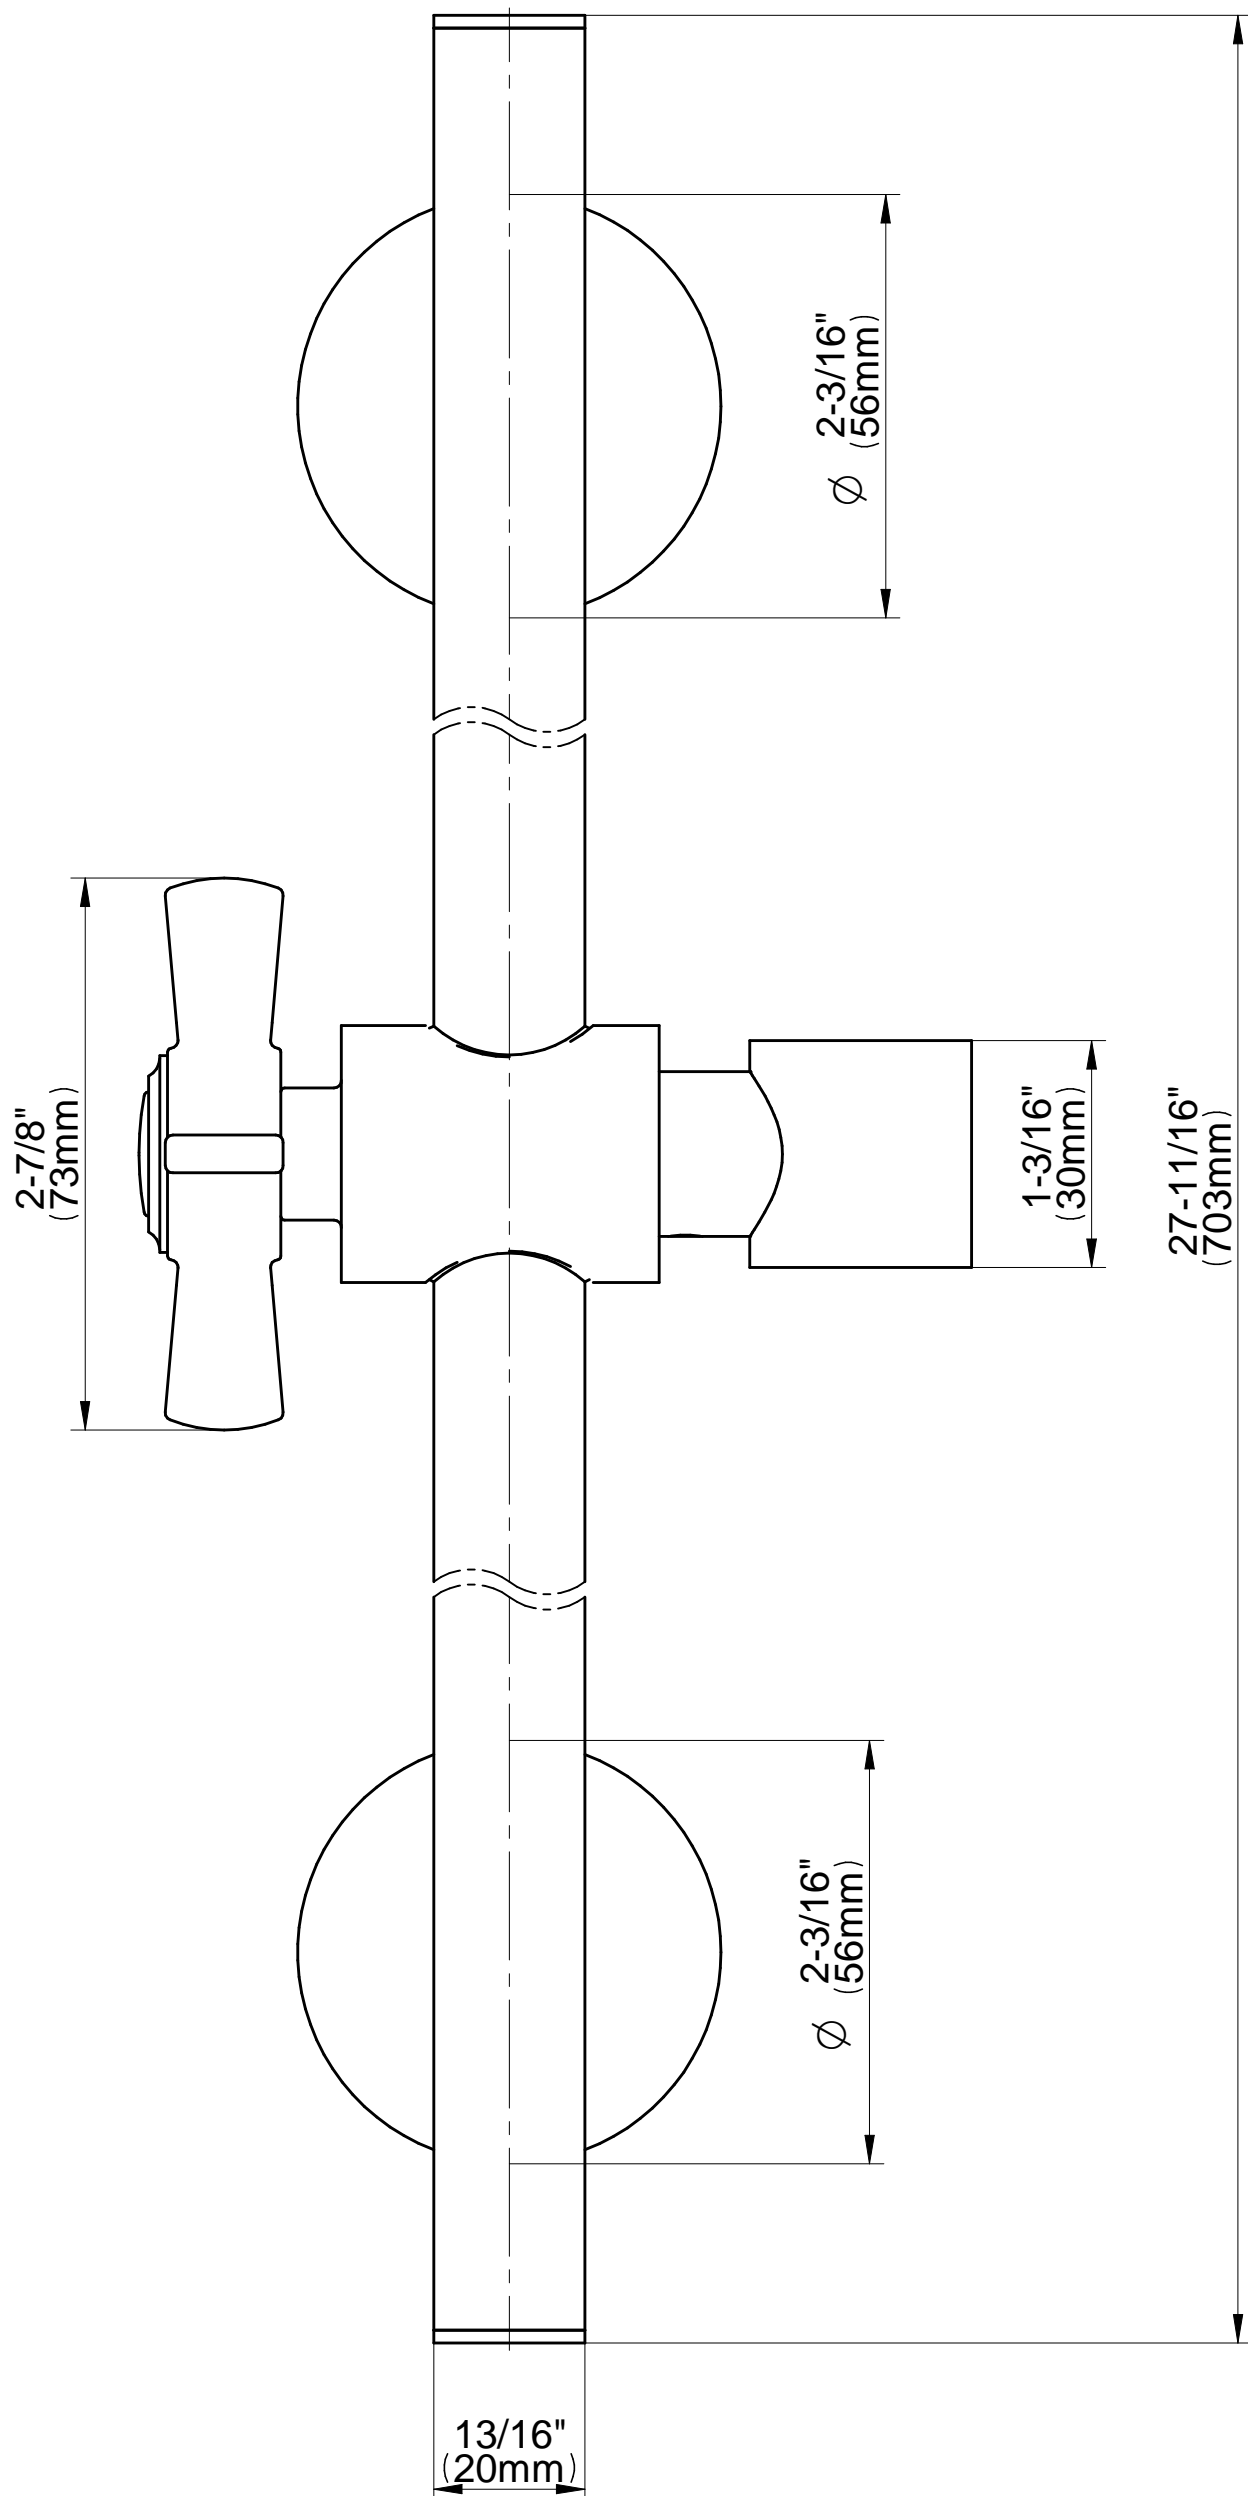

SHOWER
Camden M-Series Thermostatic
Shower System - Shower with
Handshower
GT3.011WB-C16E0

GRAFF®

Information

- 3/4" thermostatic valve and trim
- 3/4" stop/volume control valve (2 pieces)
- 9" showerhead with 12" ceiling-mounted shower arm
- Showerhead features no-clog, easy-clean spray nozzle
- Handshower set with wall-mounted slide bar and 59" hose (PVD finishes use 59" flex hose)
- Optional extension kit
- Flow rates: showerhead ≤ 1.8 max gpm, handshower ≤ 1.8 max gpm
- ADA

G-8663

CAMDEN Series

SHOWER
 Transitional Wall-Mounted Slide
 Bar
G-8691-C16SB

Information

- 27" tall wall-mounted slide bar
- Adjustable bracket fits all hoses with conical nut

Finishes

G-8691-C16S

Camden Series