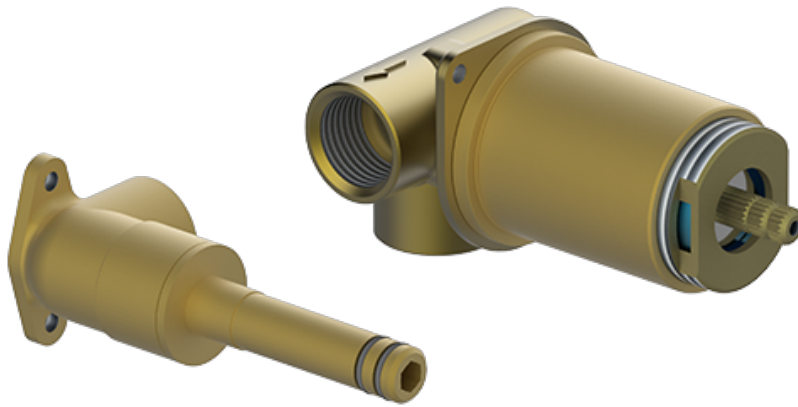

BATHROOM
Vintage Wall-Mounted Lavatory
Faucet with Single Handle
G-11336-LM56

GRAFF®

Information

- Wall-mount spout and handle installation
- Aerated flow rate ≤ 1.2 max gpm
- 9-1/4" spout reach
- Handle may be installed on left or right of spout
- Drain assembly not included
- Optional extension kit
- Optional matching decorative trap G-9973
- ADA
- CALGreen

GN-11336-LM56B-T

Vintage Series

BATHROOM
 Vintage Wall-Mounted Lavatory
 Faucet with Single Handle

Information

- Wall-mount spout and handle installation
- Aerated flow rate ≤ 1.2 max gpm
- 9-1/4" spout reach
- Handle may be installed on left or right of spout
- Drain assembly not included
- Optional extension kit
- Optional matching decorative trap G-9973
- ADA
- CALGreen

Finishes

Architectural
White

GN-11336-LM56B-T

Vintage Series

BATHROOM
Rough Valve
G-1086

GRAFF®

Finishes

24K Gold