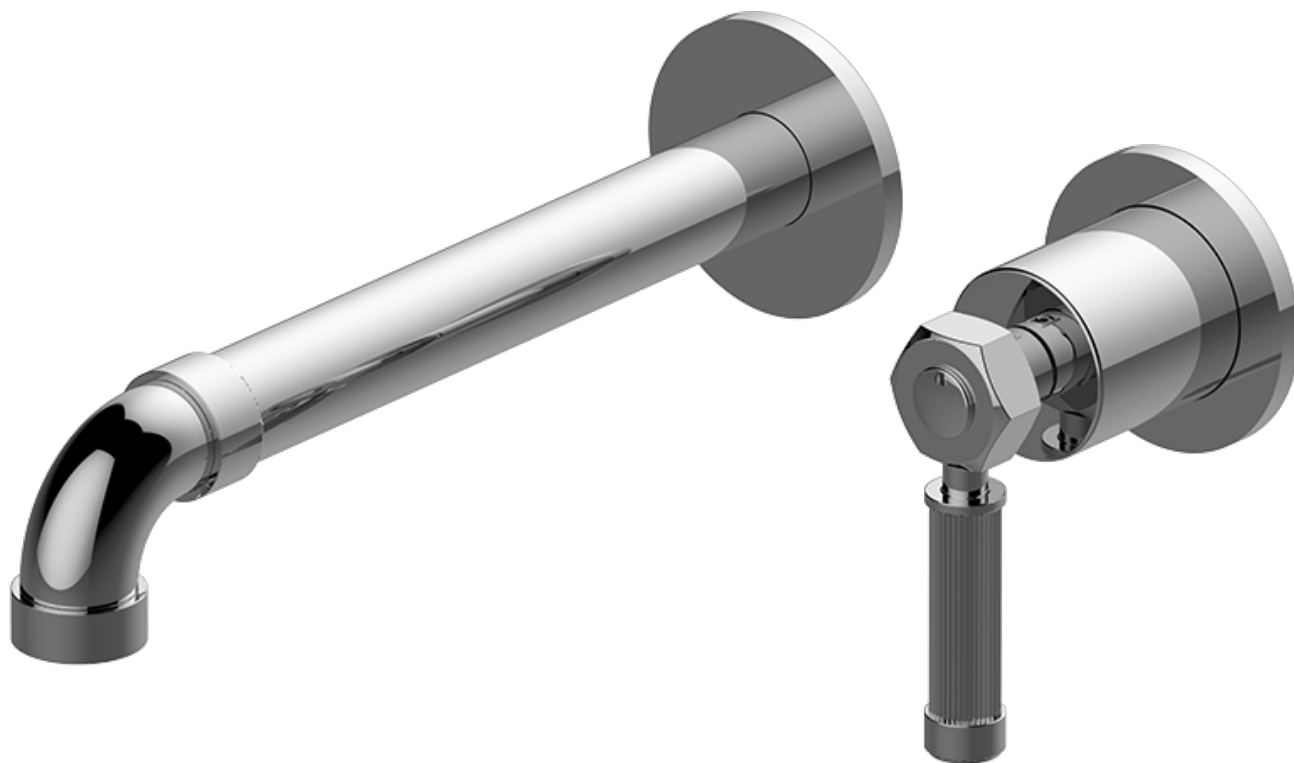

BATHROOM
Vintage Wall-Mounted Lavatory
Faucet with Single Handle
G-11336-LM56

GRAFF®

Information

- Wall-mount spout and handle installation
- Aerated flow rate ≤ 1.2 max gpm
- 9-1/4" spout reach
- Handle may be installed on left or right of spout
- Drain assembly not included
- Optional extension kit
- Optional matching decorative trap G-9973
- ADA
- CALGreen

GN-11336-LM56B-T

Vintage Series

BATHROOM
 Vintage Wall-Mounted Lavatory
 Faucet with Single Handle

Information

- Wall-mount spout and handle installation
- Aerated flow rate ≤ 1.2 max gpm
- 9-1/4" spout reach
- Handle may be installed on left or right of spout
- Drain assembly not included
- Optional extension kit
- Optional matching decorative trap G-9973
- ADA
- CALGreen

Finishes

Architectural
White

GN-11336-LM56B-T

Vintage Series

BATHROOM
Rough Valve
G-1086

GRAFF®

Finishes

24K Gold