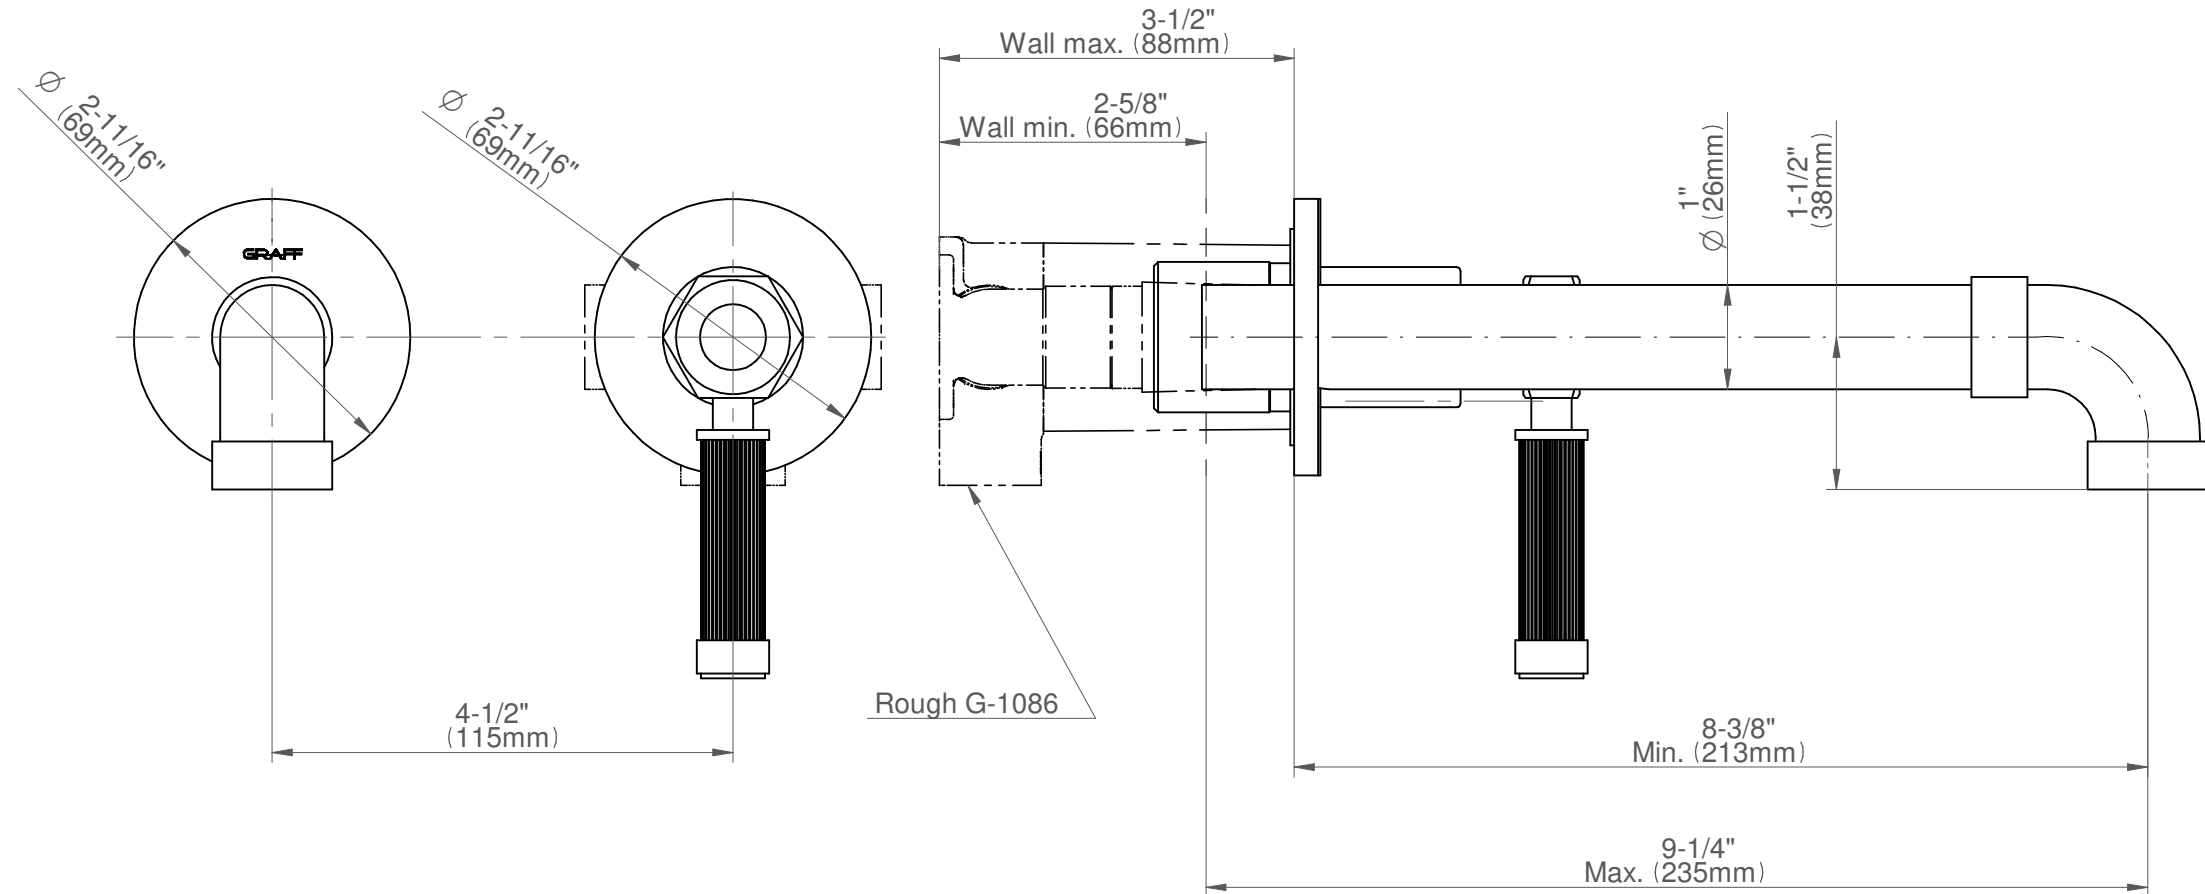

GN-11336-LM56B-T

Vintage Series