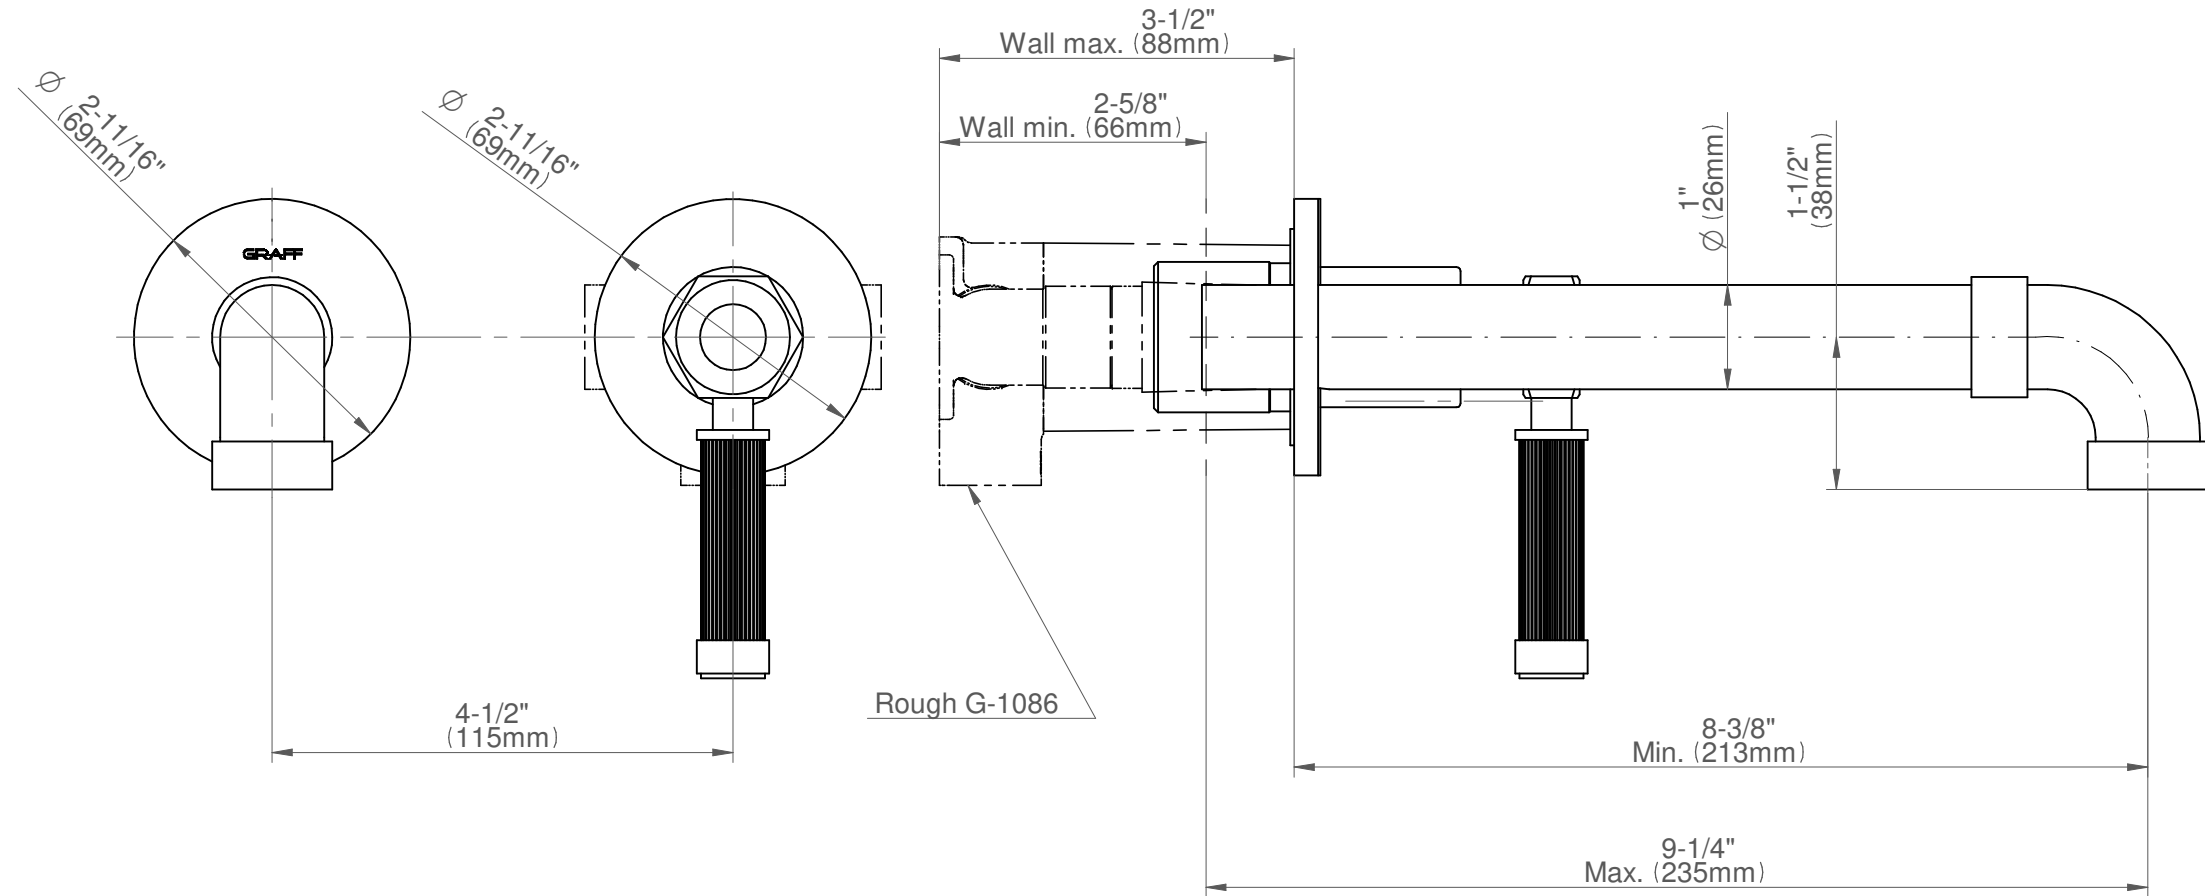

BATHROOM
Vintage Wall-Mounted Lavatory
Faucet with Single Handle
G-11336-LM56

GRAFF®

Information

- Wall-mount spout and handle installation
- Aerated flow rate ≤ 1.2 max gpm
- 9-1/4" spout reach
- Handle may be installed on left or right of spout
- Drain assembly not included
- Optional extension kit
- Optional matching decorative trap G-9973
- ADA
- CALGreen

GN-11336-LM56B-T

Vintage Series

BATHROOM
 Vintage Wall-Mounted Lavatory
 Faucet with Single Handle

Information

- Wall-mount spout and handle installation
- Aerated flow rate ≤ 1.2 max gpm
- 9-1/4" spout reach
- Handle may be installed on left or right of spout
- Drain assembly not included
- Optional extension kit
- Optional matching decorative trap G-9973
- ADA
- CALGreen