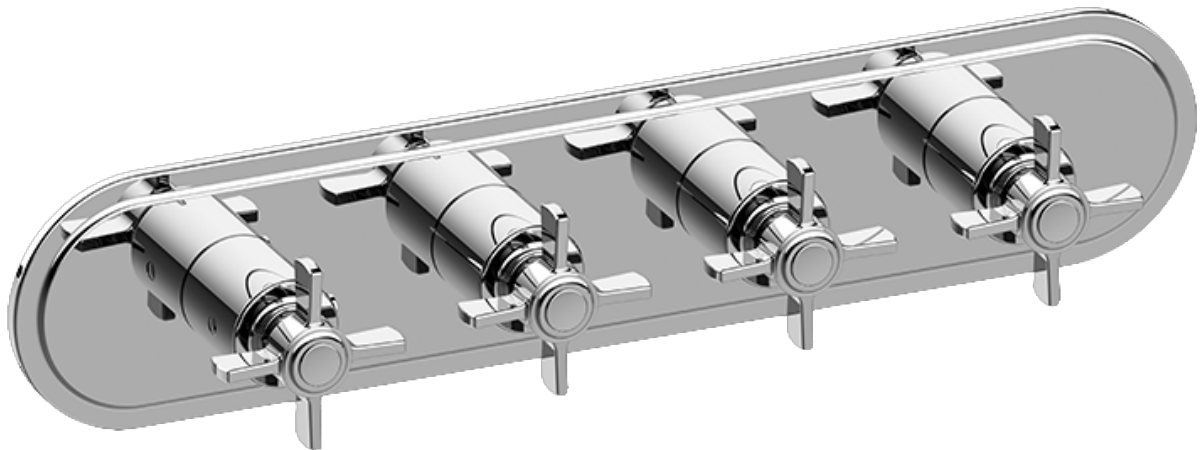

SHOWER
 Camden M-Series Valve Horizontal
 Trim with Four Handles
G-8088H-C16E0-T

Information

- Four metal handles
- Decorative trim plate
- Use with M-Series rough valves
- ADA

Finishes