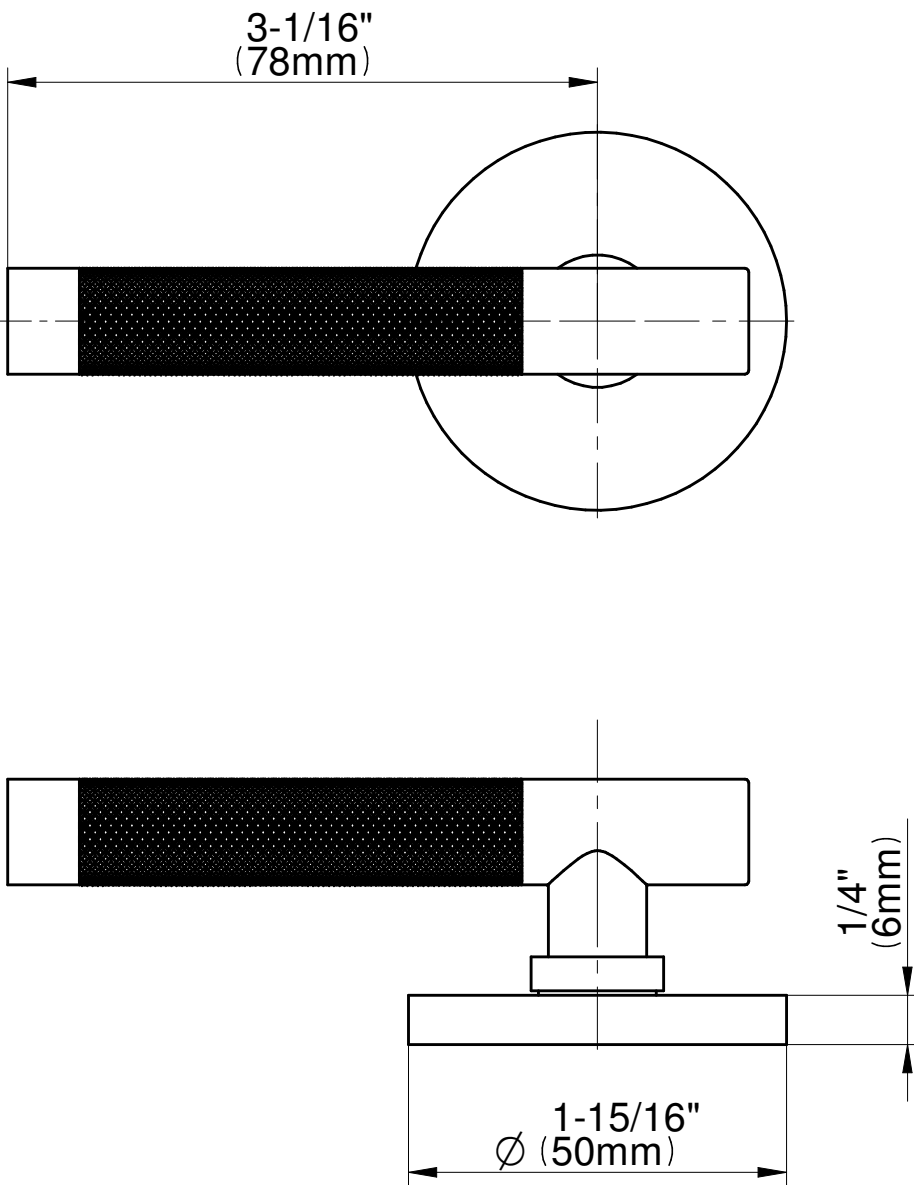

BATHROOM
Harley Roman Tub
G-6750-LM57B

GRAFF®

Information

- Matching deck-mounted handshower and diverter
- ADA

G-6750-LM57B-T

Harley Series

Roman Tub Trim set is designed to operate with rough G-I037

Information

Polished Chrome with Onyx PVD Accents

Polished Nickel

Polished Nickel with Onyx PVD Accents

Architectural White

G-6750-LM57B-T

Harley Series

Roman Tub Trim set is designed to operate with rough G-103