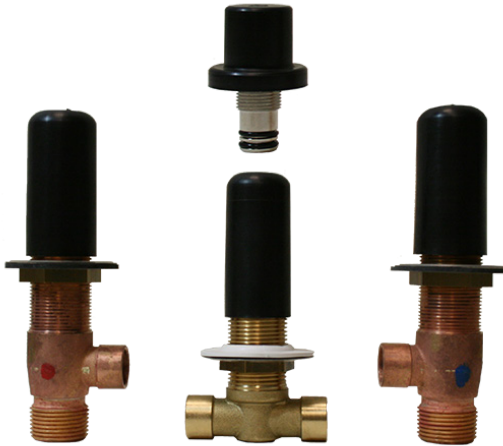

BATHROOM
Harley Roman Tub
G-6750-LM57B

GRAFF®

Information

- Matching deck-mounted handshower and diverter
- ADA

G-6750-LM57B-T

Harley Series

Roman Tub Trim set is designed to operate with rough G-I037

Information

- 3/4" male NPT inlets
- Quick connect tub spout

Finishes

24K Gold

24K Brushed Gold

24K Brushed Gold with Onyx PVD Accents

Brushed Brass PVD

Architectural Black™

Brushed Nickel

Polished Nickel

Polished Nickel with Onyx PVD Accents

Architectural White

Product Features

- 3/4" male NPT inlets
- Quick connect tub spout

Warranty

- Limited lifetime warranty

For complete warranty information go to: www.graff-faucets.com/en/info/faqs

Information

- Matching deck-mounted handshower and diverter
- ADA

Finishes

24K Gold

24K Brushed Gold

24K Brushed Gold with Onyx PVD Accents

Brushed Brass PVD

Architectural Black™