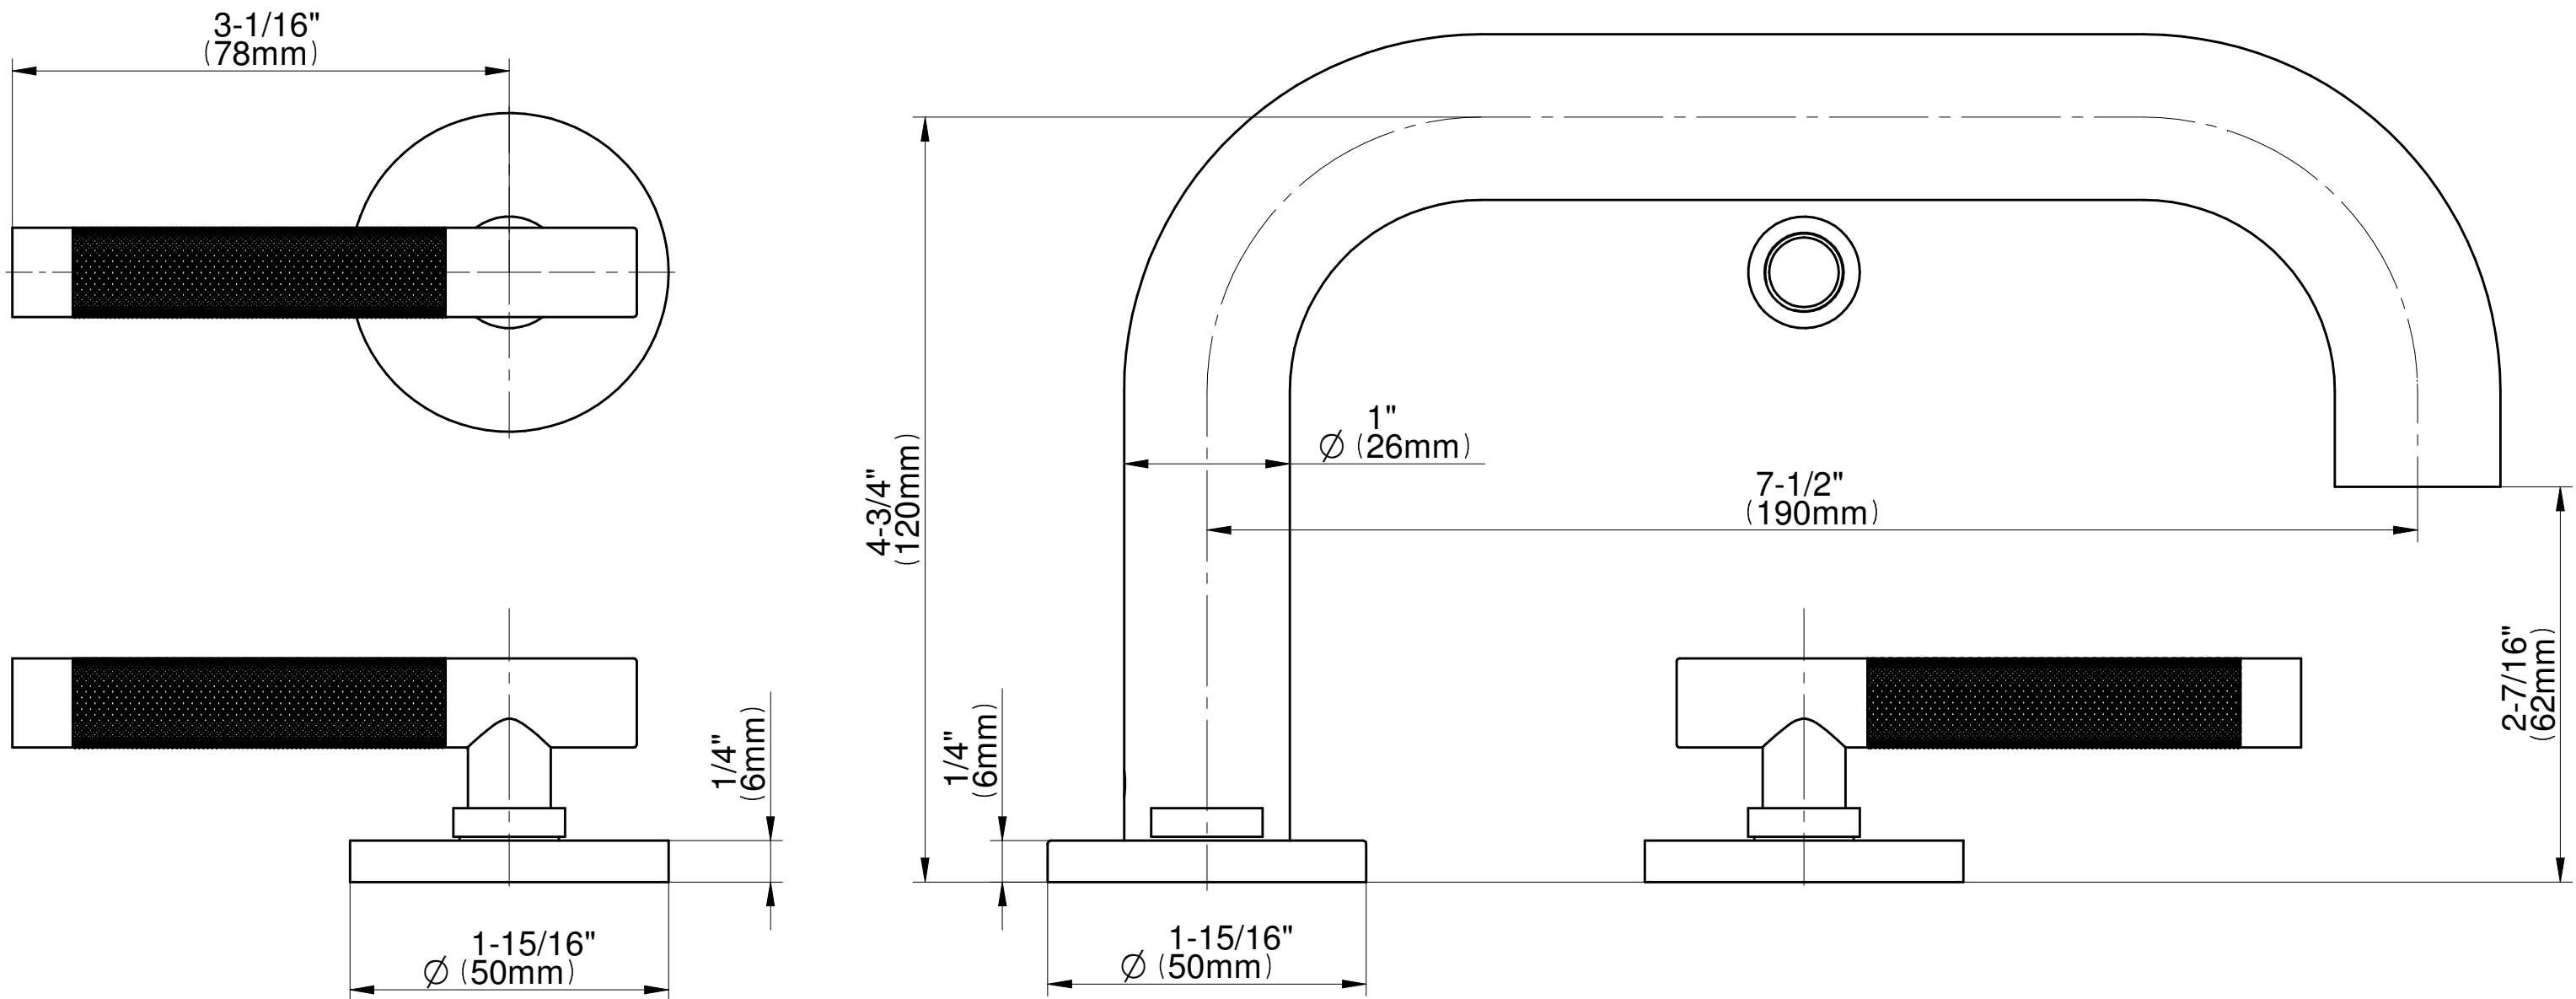

BATHROOM
Harley Roman Tub
G-6750-LM57B

GRAFF®

Information

- Matching deck-mounted handshower and diverter
- ADA

G-6750-LM57B-T

Harley Series

Roman Tub Trim set is designed to operate with rough G-I037

Information

- 3/4" male NPT inlets
- Quick connect tub spout

Finishes

24K Gold

24K Brushed Gold

24K Brushed Gold with Onyx PVD Accents

Brushed Brass PVD

Architectural Black™

Brushed Nickel