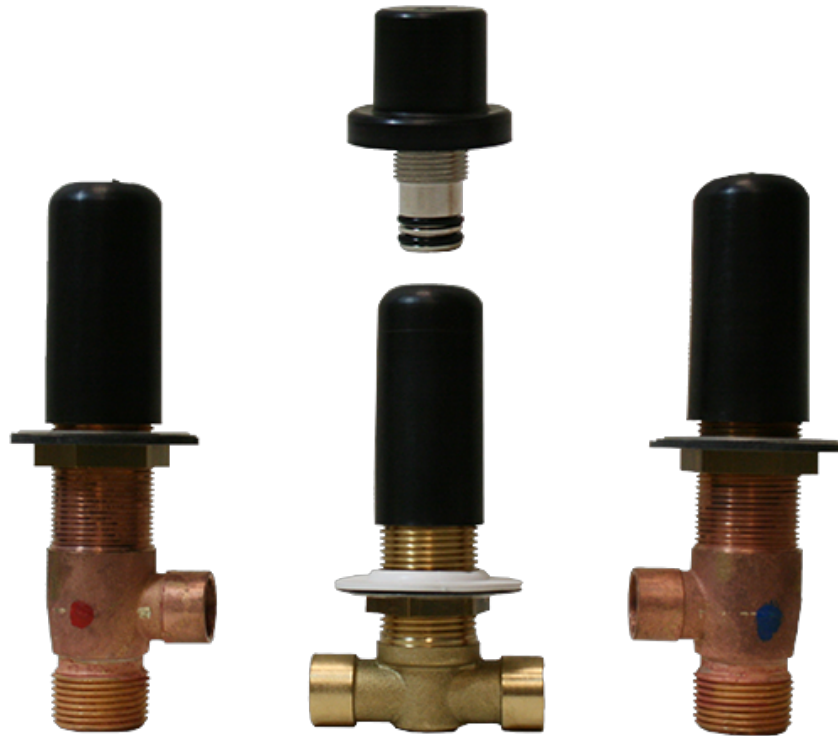

BATHROOM
Harley Roman Tub
G-6750-LM57B

GRAFF®

Information

- Matching deck-mounted handshower and diverter
- ADA

G-6750-LM57B-T

Harley Series

Roman Tub Trim set is designed to operate with rough G-I037

Information

- 3/4" male NPT inlets
- Quick connect tub spout

Finishes

24K Gold

24K Brushed Gold

24K Brushed Gold with Onyx PVD Accents

Brushed Brass PVD

Architectural Black™

Brushed Nickel

Polished Nickel

Polished Nickel with Onyx PVD Accents

Architectural White

Product Features

- 3/4" male NPT inlets
- Quick connect tub spout

Warranty

- Limited lifetime warranty

For complete warranty information go to: www.graff-faucets.com/en/info/faqs

Information

- Matching deck-mounted handshower and diverter
- ADA

Finishes

24K Gold

24K Brushed Gold

24K Brushed Gold with Onyx PVD Accents

Brushed Brass PVD

Architectural Black™