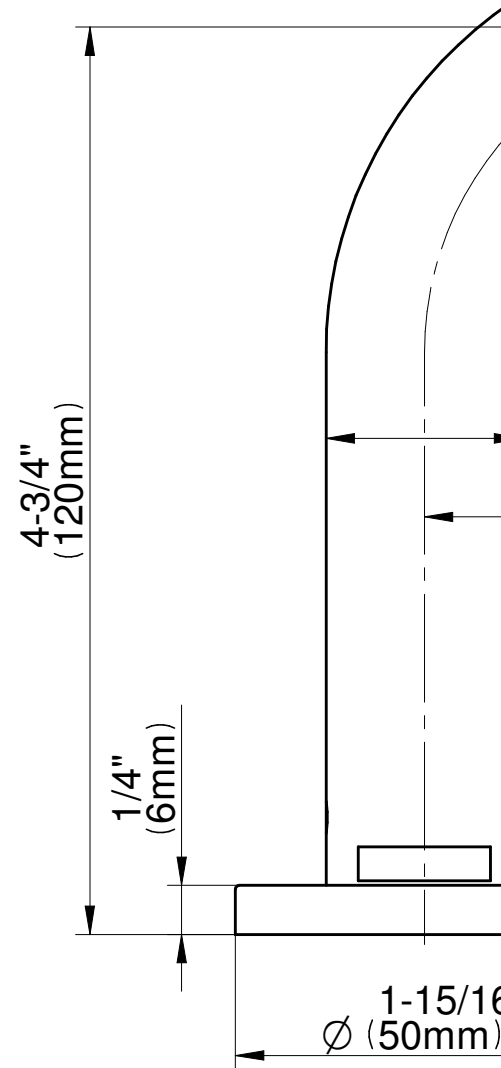

G-6750-LM57B-T

Harley Series

Roman Tub Trim set is designed to operate with rough G-103