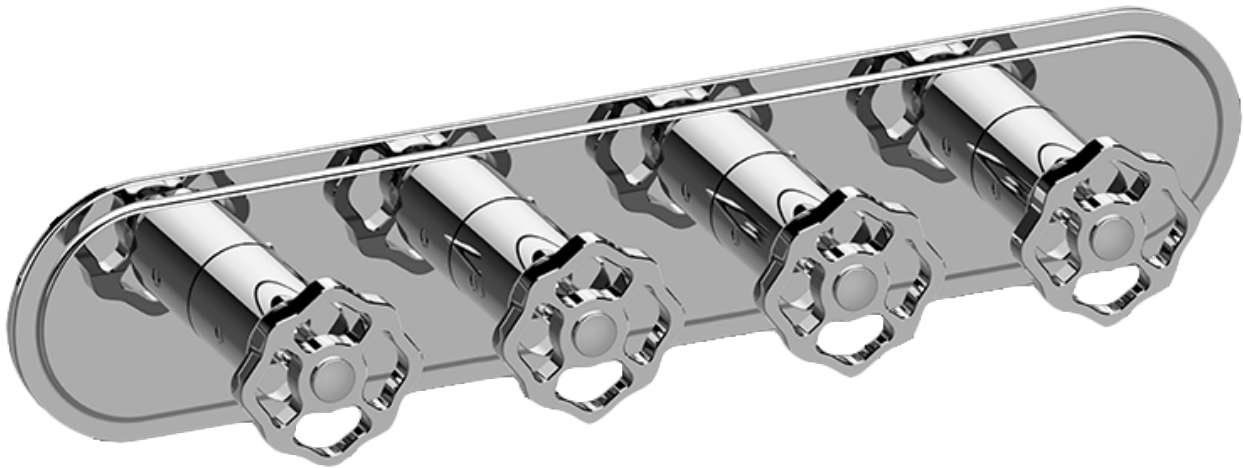

SHOWER
 Vintage M-Series Valve Horizontal
 Trim with Four Handles
G-8088H-C18E0-T

Information

- Four metal handles
- Decorative trim plate
- Use with M-Series rough valves
- Available Spring 2019 - call for earlier availability

Finishes