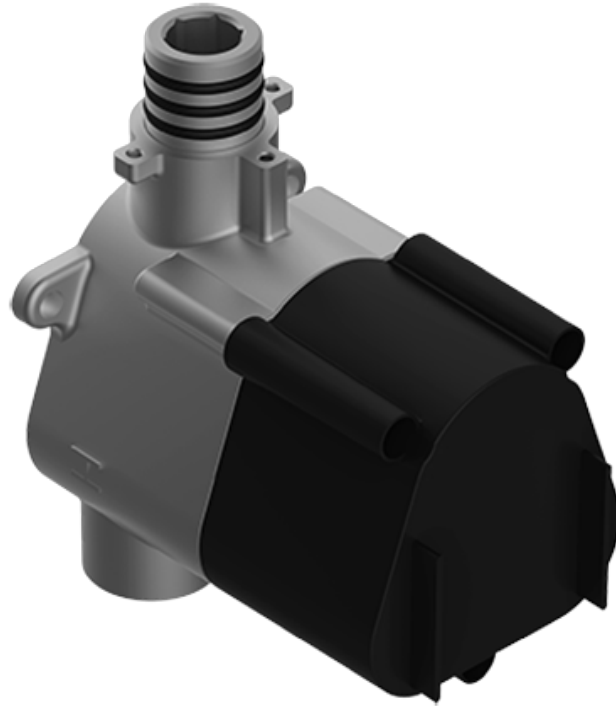

SHOWER
M-Series Full Thermostatic
Shower System
GS3.112SH-LM14E0

GRAFF®

Information

- 3/4" thermostatic valve and trim
- 8" showerhead with 11" wall-mounted shower arm
- Swivel body sprays (3 pieces)
- Wall-mounted slide bar set with handshower and 59" hose
- Stop/volume control valve and 2-way diverter valve
- Showerhead features no-clog, easy-clean spray nozzles
- Optional extension kit
- 3/4" thermostatic rough valve flow rate ~12.9 gpm @60 psi
- Flow rates: showerhead \leq 1.8 max gpm, handshower \leq 1.5 max gpm, body sprays \leq 1.5 max gpm each

SHOWER
Thermostatic Rough Valve
G-8006

GRAFF®

Information

- 12.9 gpm @ 60 psi
- 3/4" universal inlets
- Built-in service stops
- Stacking outlet feature
- Complete serviceability from front of all units
- Supplied with protective plastic cover
- CalGreen compliant dependent on functions

G-8006

M-Series

3/4" Concealed Thermostatic Rough Valve

Product Features

- 12.9 gpm @ 60 psi
- 3/4" universal inlets
- Built-in service stops
- Stacking outlet feature
- Complete serviceability from front of all units
- Supplied with protective plastic cover
- CalGreen compliant dependent on functions