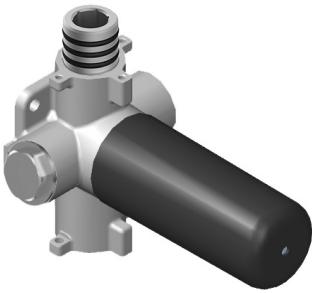

G-8076

M-Series

Stop/Volume Control Rough Valve with Pass-Through

Product Features

- 13.2 gpm @ 60 psi
- 3/4" universal inlets/outlets with female threads
- Stacking inlet and pass-through port feature
- Supplied with protective plastic cover
- CalGreen compliant dependent on functions