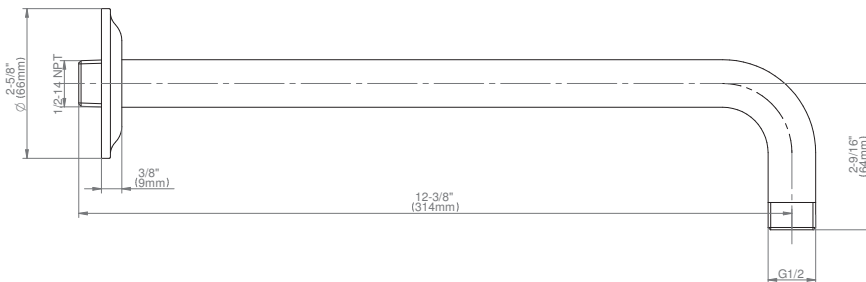

* Special order finish- call for availability

The measurements shown are for reference only. Products and specifications shown are subject to change without notice. Revised 7/2019.

www.graff-designs.com | phone: 800-954-4723