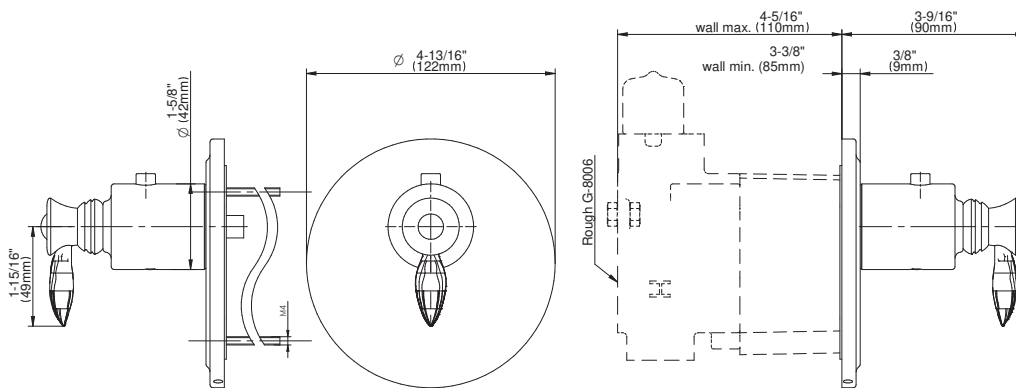

The measurements shown are for reference only. Products and specifications shown are subject to change without notice. Revised 1/2019

www.graff-designs.com | phone: 800-954-4723