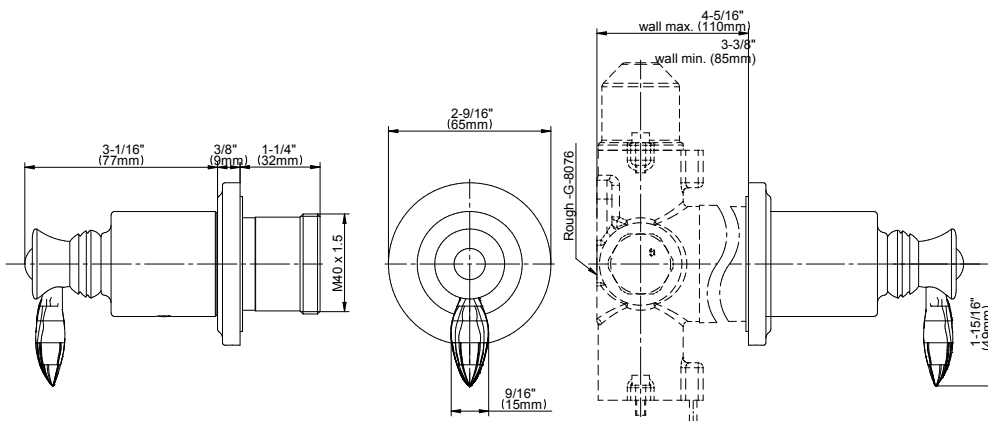

The measurements shown are for reference only. Products and specifications shown are subject to change without notice. Revised 1/2019

www.graff-designs.com | phone: 800-954-4723