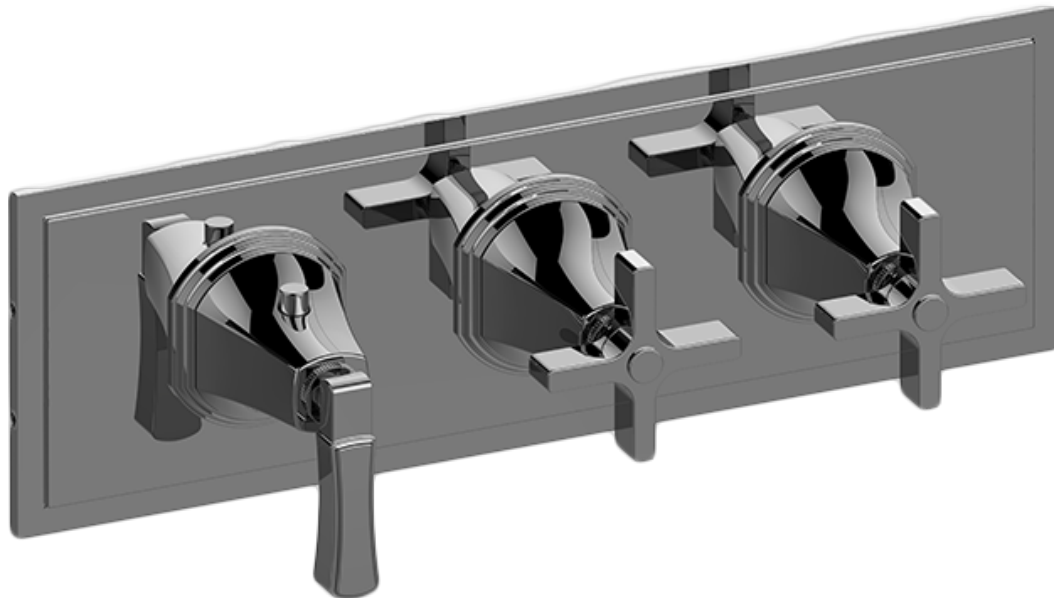

SHOWER
M-Series Valve Horizontal Trim
with Three Handles
G-8078H-1L2C-T

Information

- Three metal handles, decorative trim plate
- Use with M-Series rough valves
- ADA

Finishes

G-8078H-1L2C-T

Finezza Uno Series

GRAFF[®]
CUTTING EDGE DESIGN