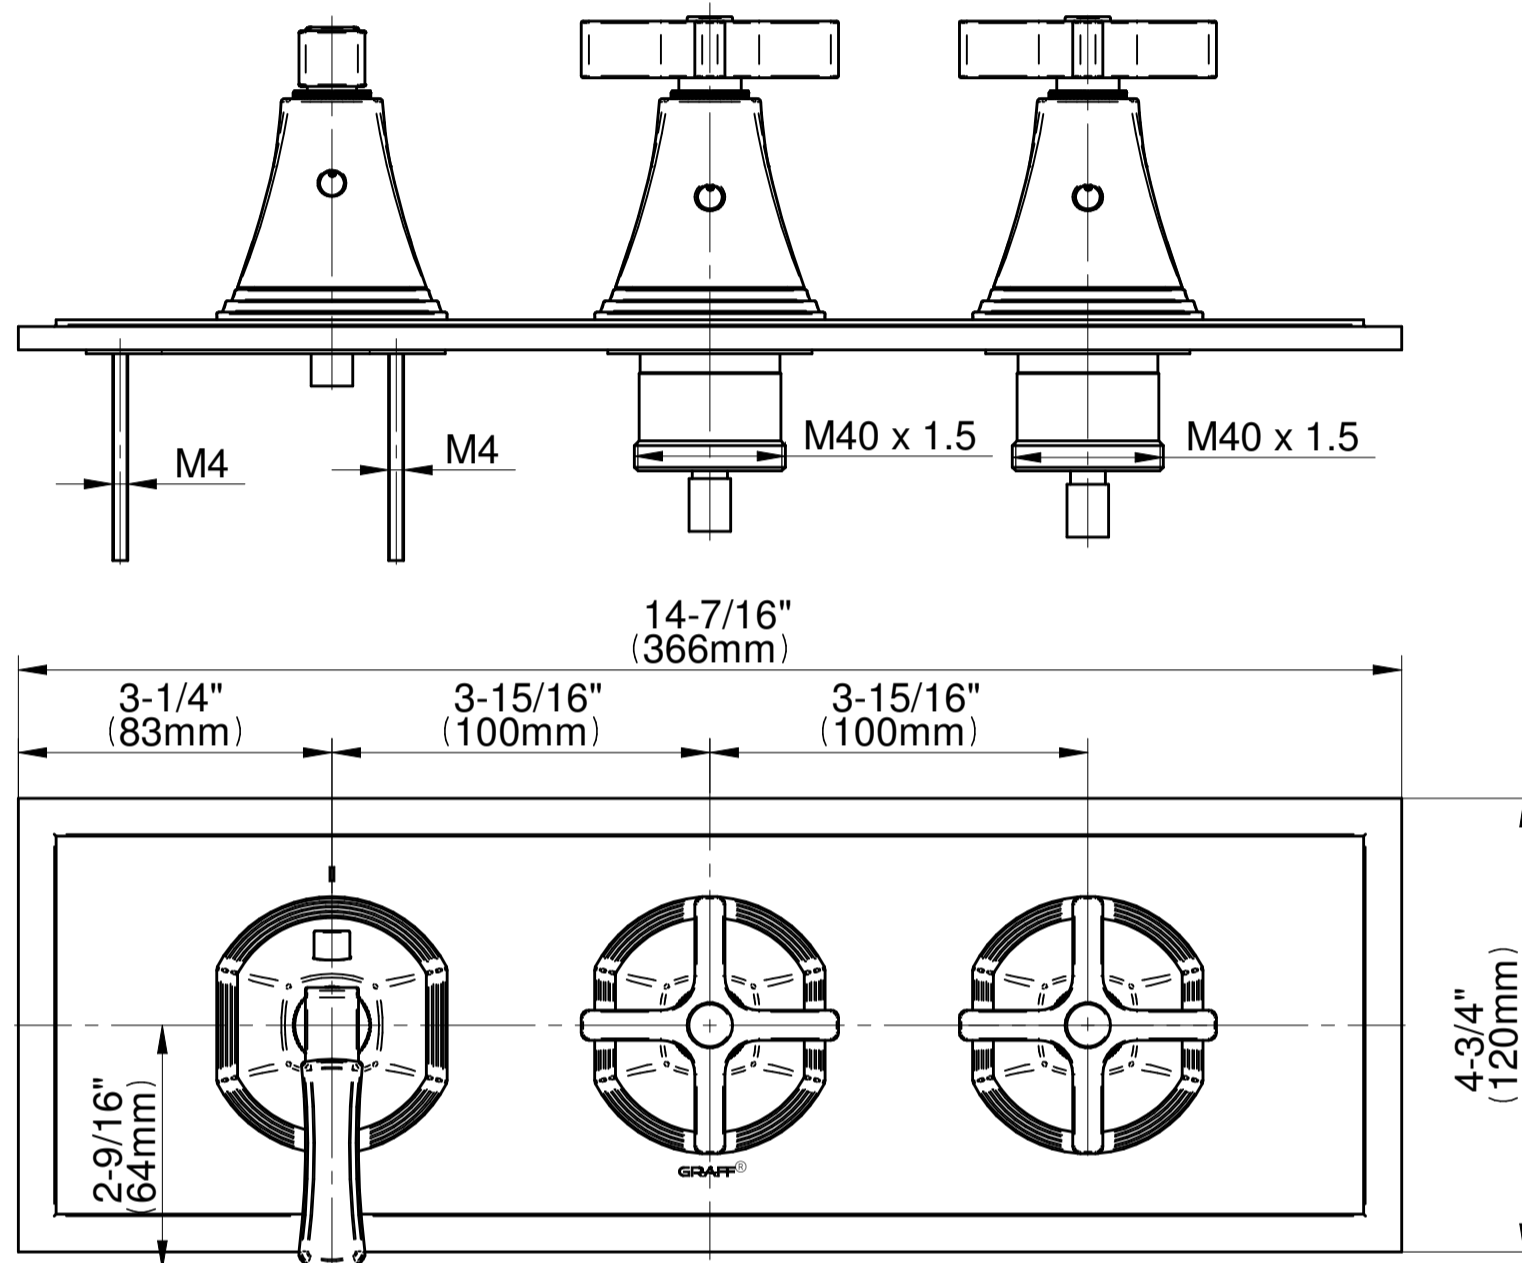

SHOWER
M-Series Valve Horizontal Trim
with Three Handles
G-8078H-1L2C-T

Information

- Three metal handles, decorative trim plate
- Use with M-Series rough valves
- ADA

Finishes

G-8078H-1L2C-T

Finezza Uno Series

GRAFF[®]
CUTTING EDGE DESIGN