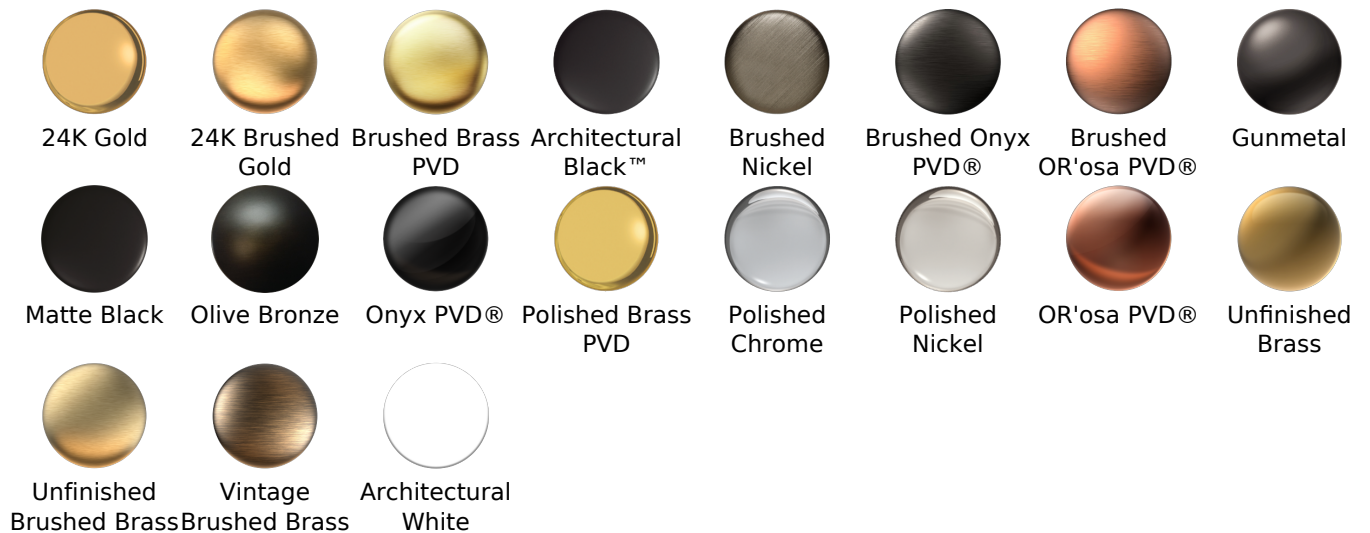

SHOWER
M-Series Valve Horizontal Trim
with Three Handles
G-8078H-1L2C-T

Information

- Three metal handles, decorative trim plate
- Use with M-Series rough valves
- ADA

Finishes

G-8078H-1L2C-T

Finezza Uno Series