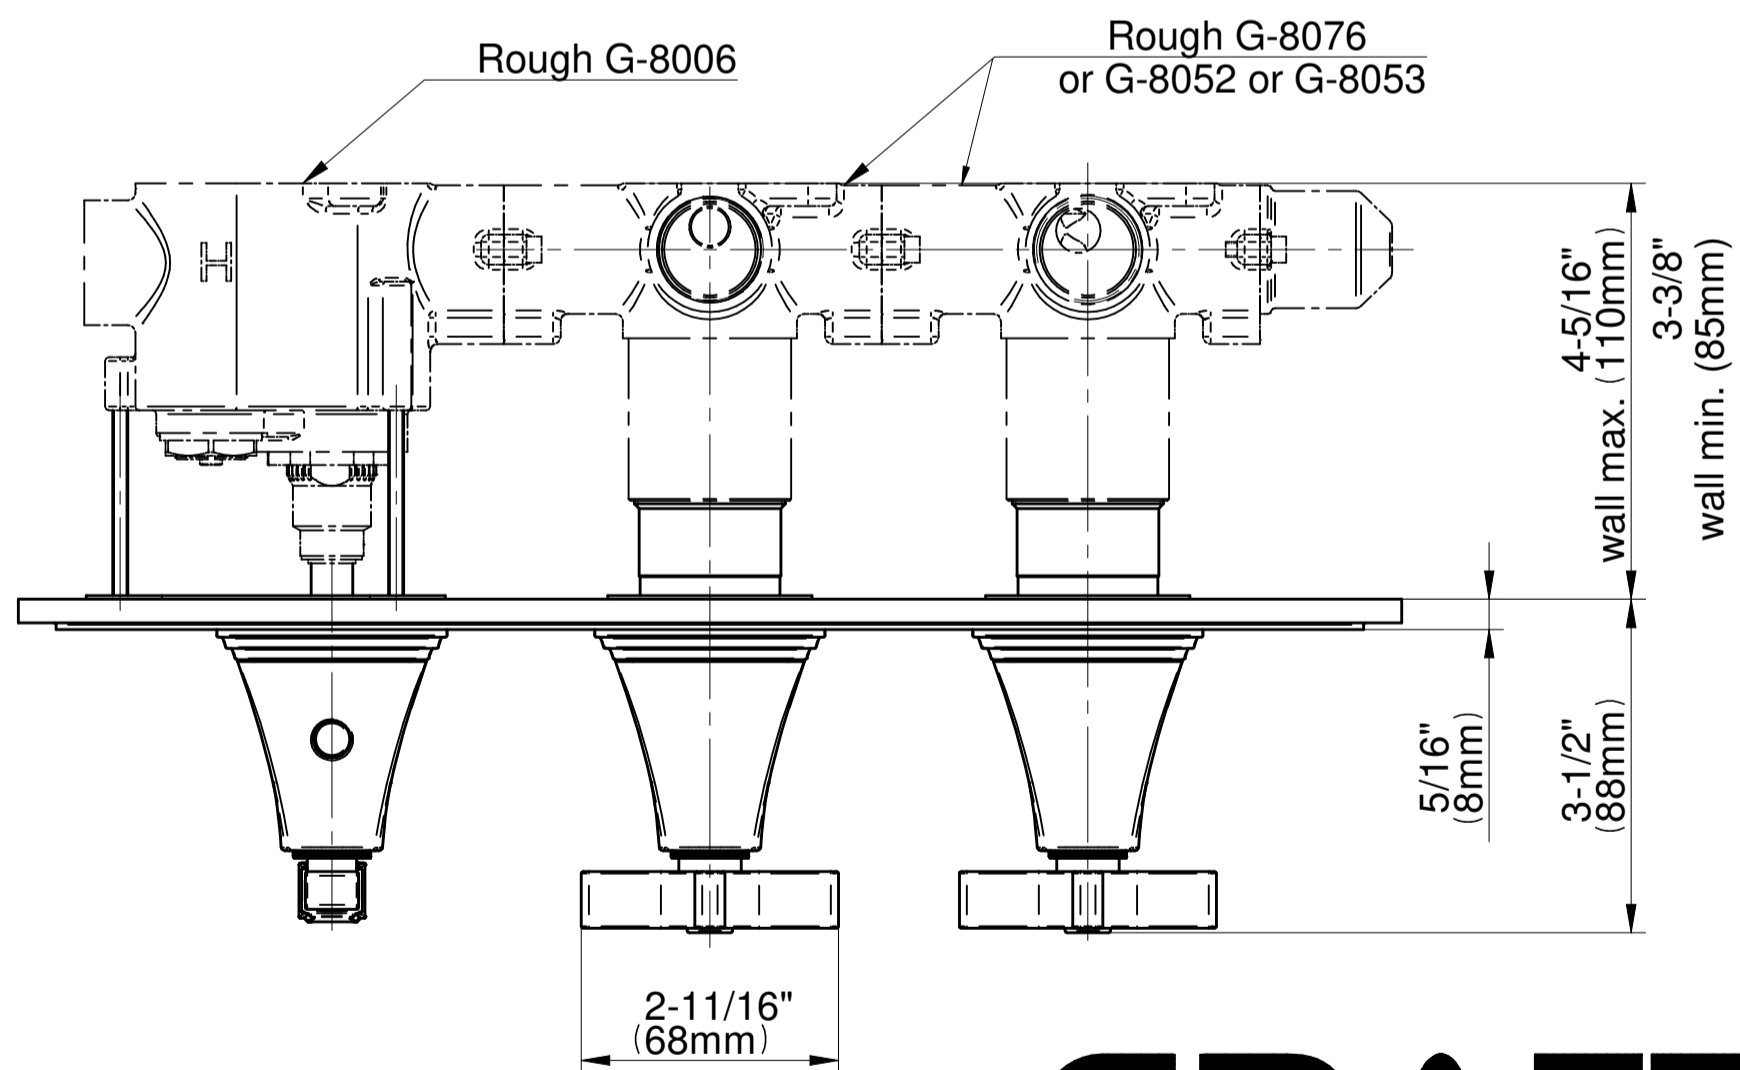

SHOWER
M-Series Valve Horizontal Trim
with Three Handles
G-8078H-1L2C-T

Information

- Three metal handles, decorative trim plate
- Use with M-Series rough valves
- ADA

Finishes

G-8078H-1L2C-T

Finezza Uno Series

GRAFF[®]
CUTTING EDGE DESIGN