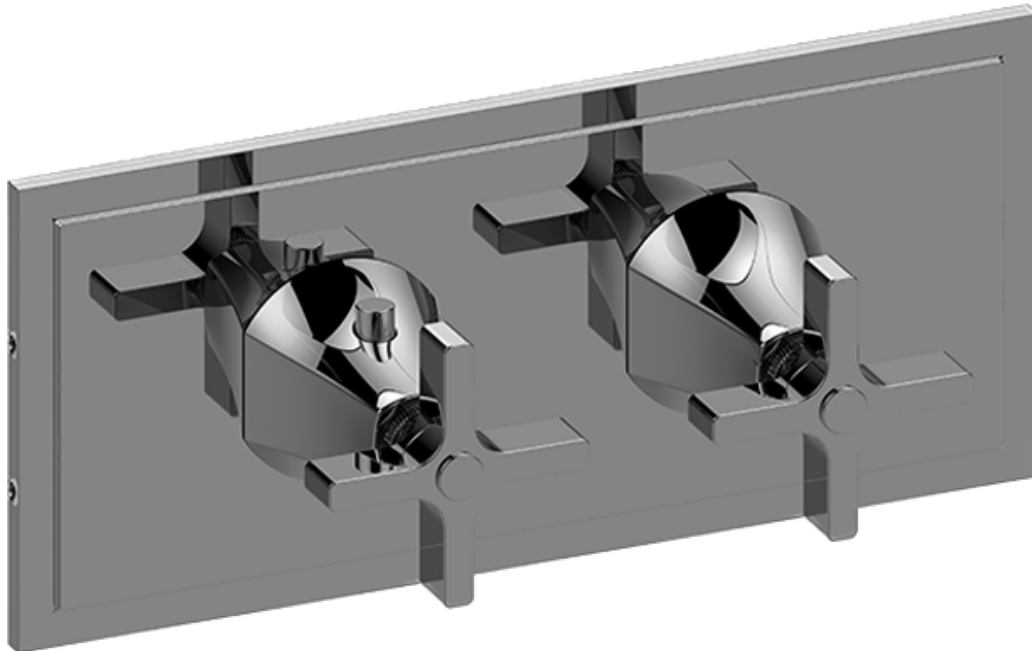

SHOWER
M-Series Valve Horizontal Trim
with Two Handles
G-8149H-C15E0-T

Information

- Two metal handles, decorative trim plate
- Use with M-Series rough valves
- LM47E0 handles should not be used with 2-way or 3-way diverter valves
- ADA

Finishes

G-8149H-C15E0-T

Finezza Due Series