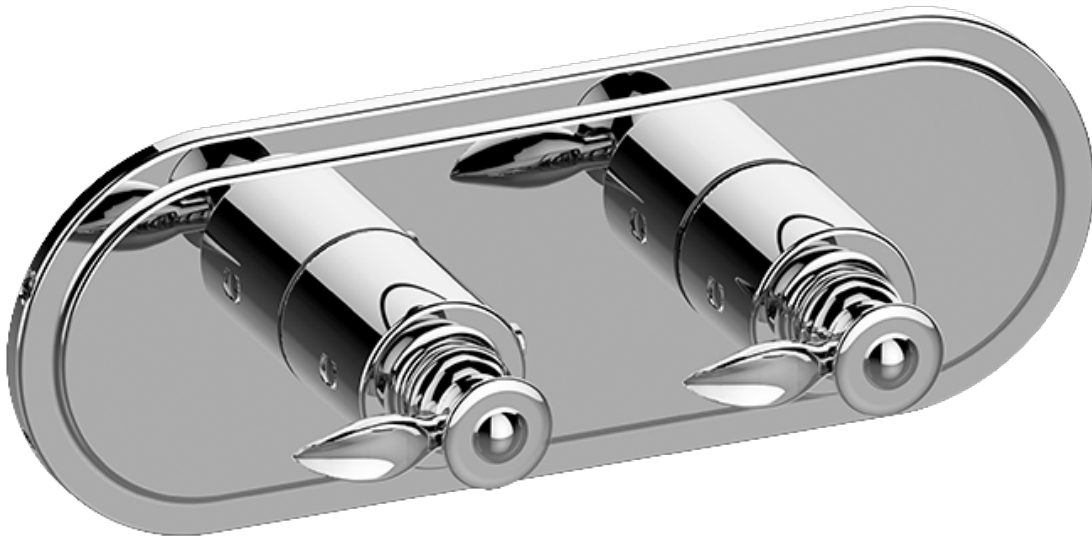

SHOWER  
Topaz M-Series Valve Horizontal  
Trim with Two Handles  
**G-8086H-LM14E0-T**

**GRAFF®**

### Information

- Two metal handles, decorative trim plate
- Use with M-Series rough valves
- ADA