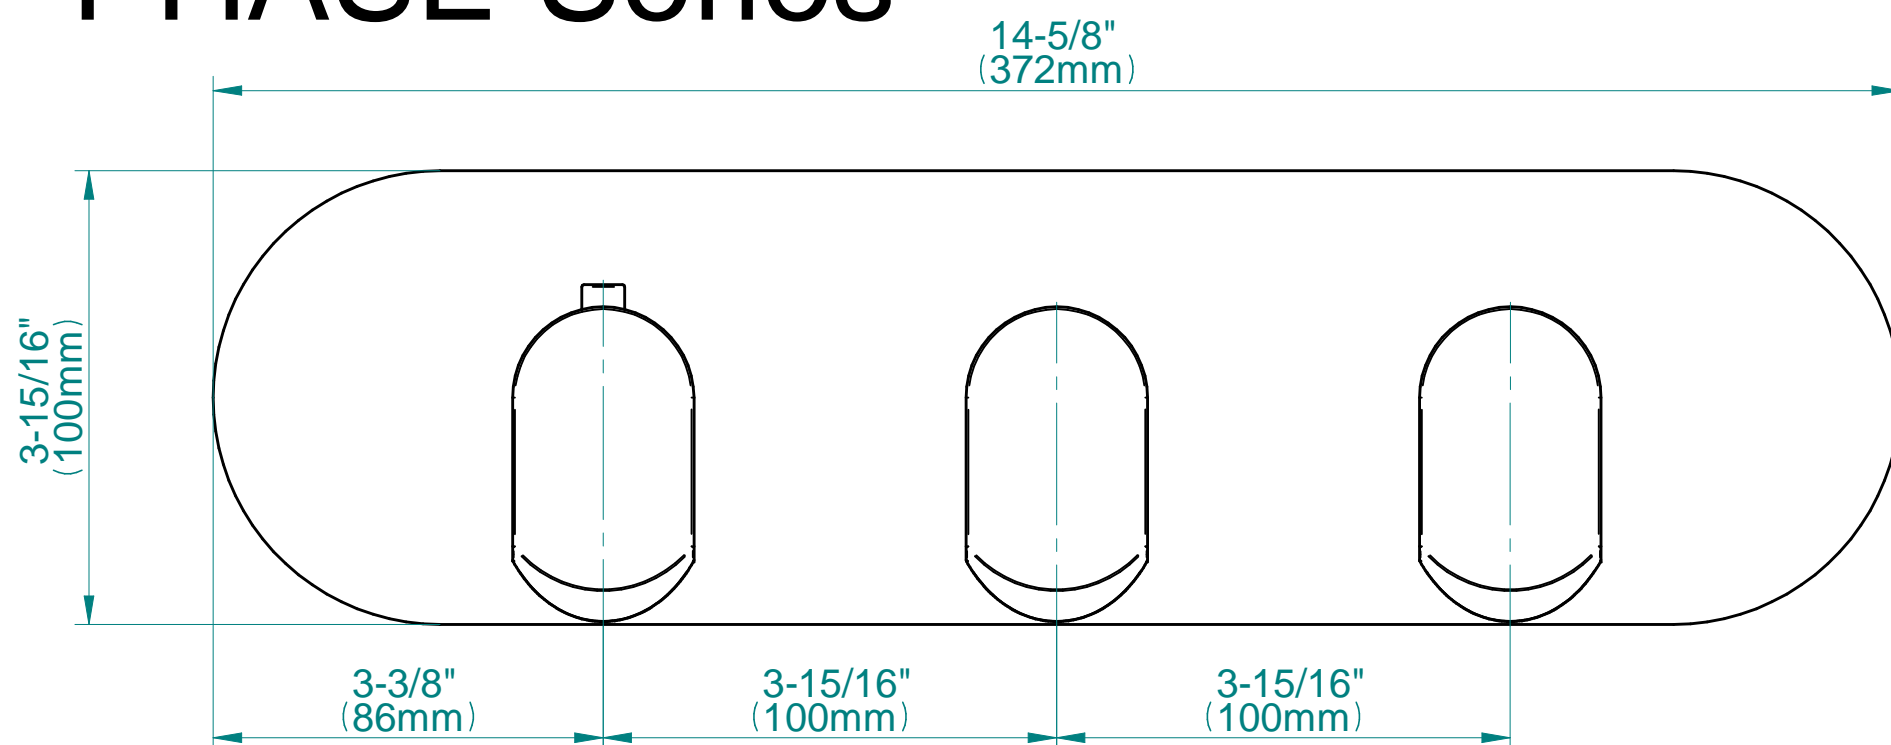

SHOWER
Phase M-Series Valve Horizontal
Trim with Three Handles
G-8056H-LM45E0-T

GRAFF[®]

Information

- Three metal handles
- Decorative trim plate
- Use with G-8006 and G-8076, G-8077, G-8052 or G-8053 thermostatic rough valves
- To complete package, you must order rough valves
- ADA

Polished
Nickel

Architectural
White

G-8056H-LM45E0-T

PHASE Series

GRAFF[®]
CUTTING EDGE DESIGN