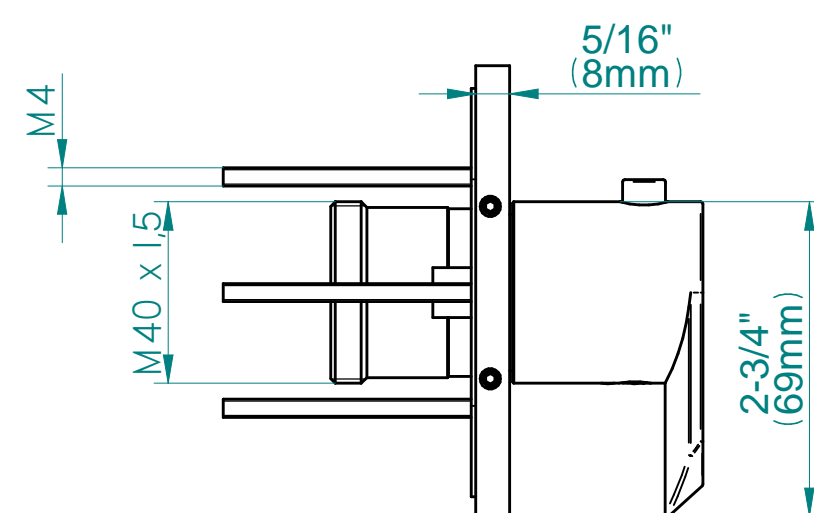

SHOWER
Phase M-Series Valve Horizontal
Trim with Three Handles
G-8056H-LM45E0-T

GRAFF[®]

Information

- Three metal handles
- Decorative trim plate
- Use with G-8006 and G-8076, G-8077, G-8052 or G-8053 thermostatic rough valves
- To complete package, you must order rough valves
- ADA

Polished
Nickel

Architectural
White

G-8056H-LM45E0-T

PHASE Series

GRAFF[®]
CUTTING EDGE DESIGN