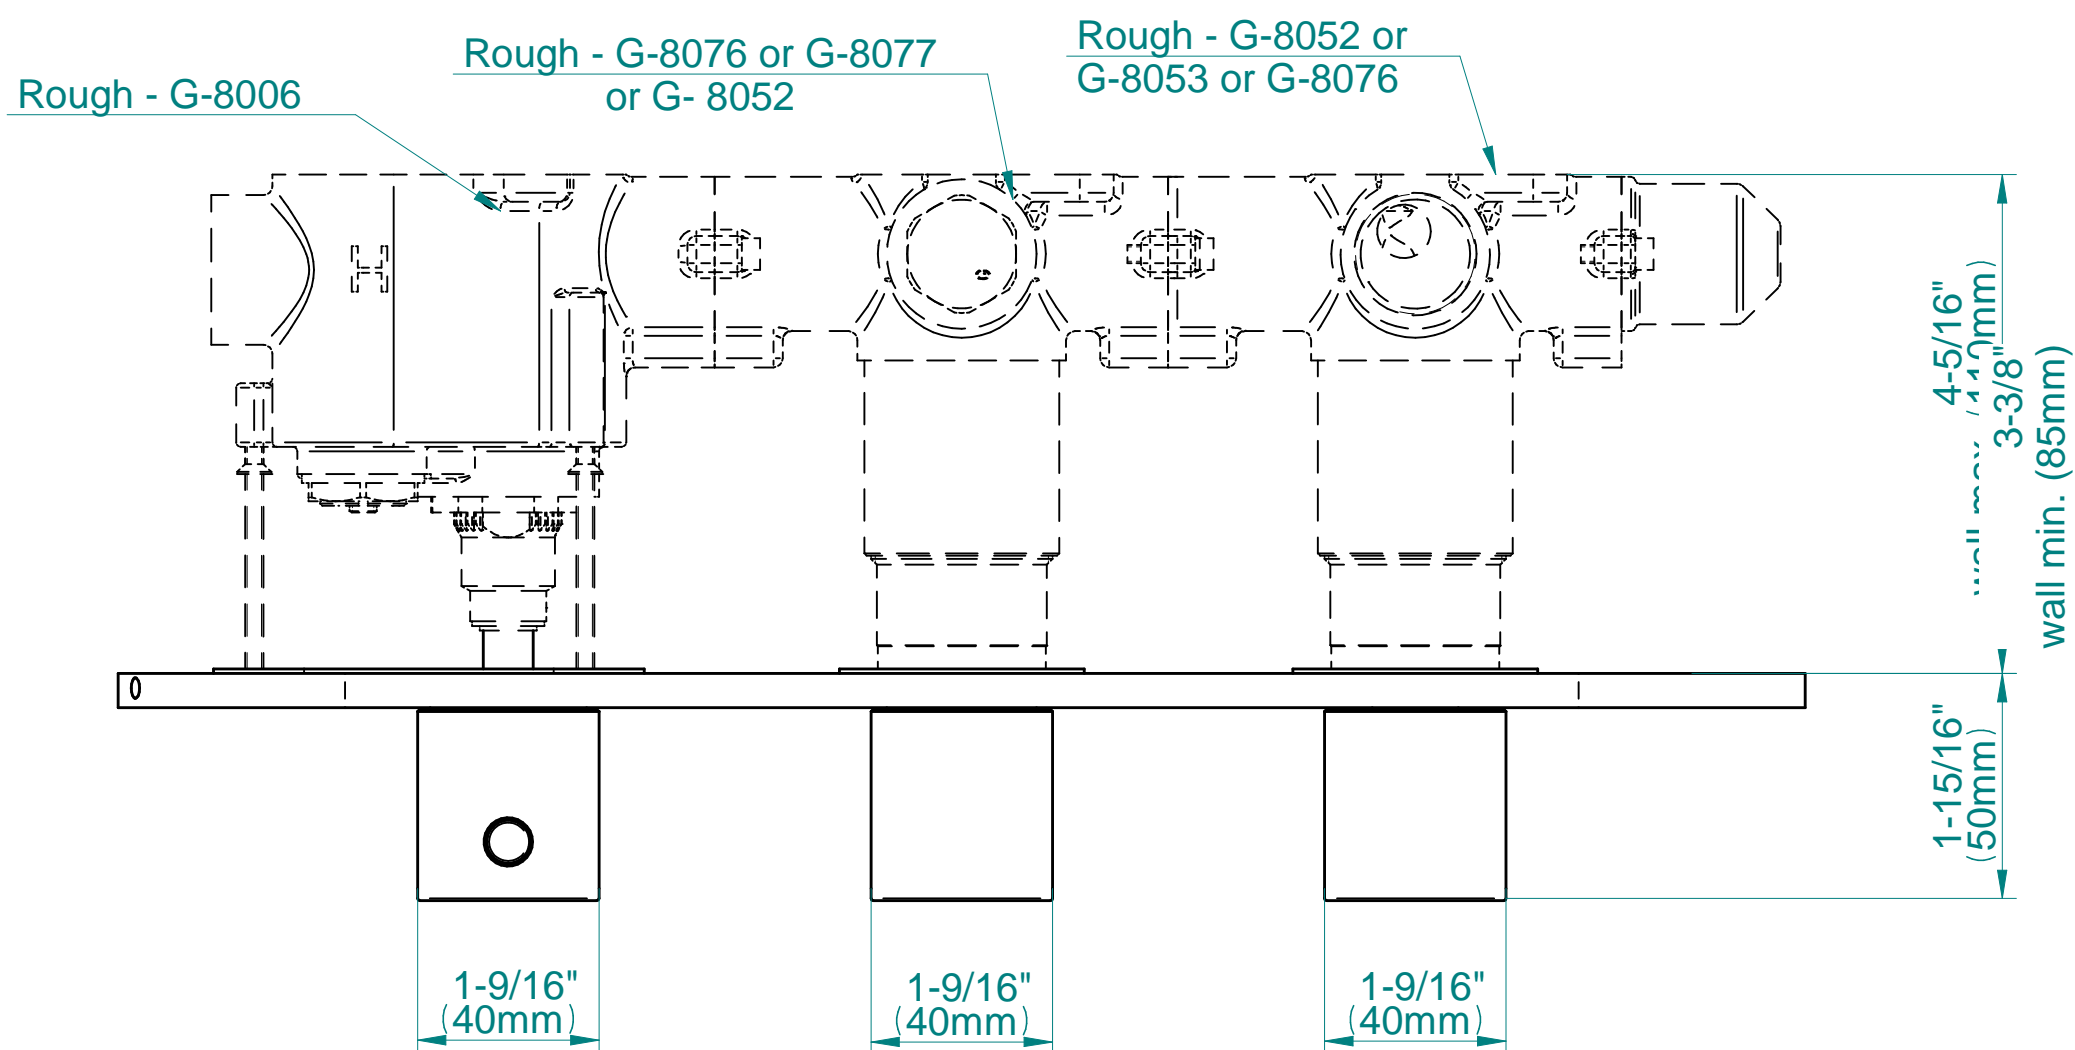

SHOWER
Phase M-Series Valve Horizontal
Trim with Three Handles
G-8056H-LM45E0-T

GRAFF[®]

Information

- Three metal handles
- Decorative trim plate
- Use with G-8006 and G-8076, G-8077, G-8052 or G-8053 thermostatic rough valves
- To complete package, you must order rough valves
- ADA

Polished
Nickel

Architectural
White

G-8056H-LM45E0-T

PHASE Series

GRAFF[®]
CUTTING EDGE DESIGN