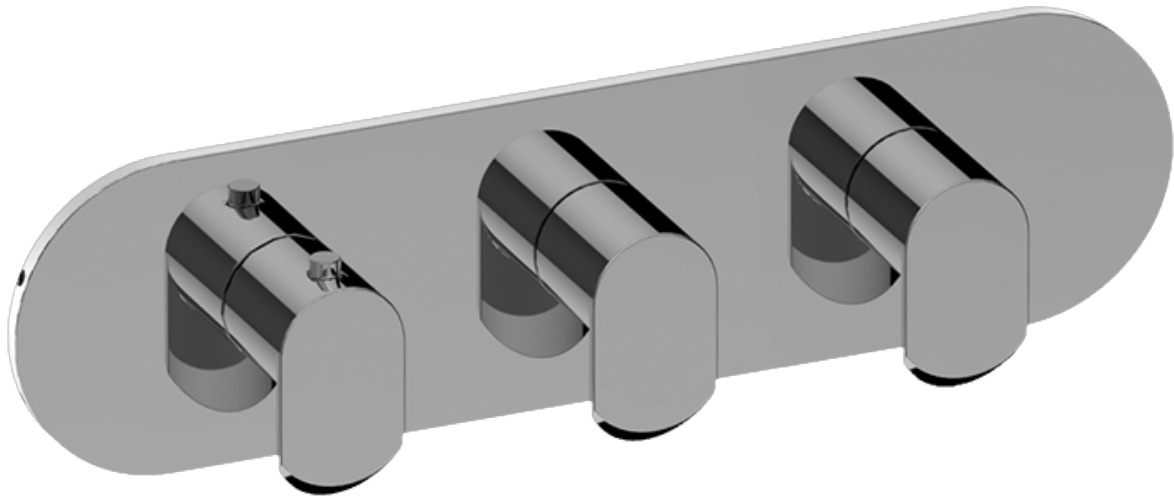

SHOWER
Phase M-Series Valve Horizontal
Trim with Three Handles
G-8056H-LM45E0-T

GRAFF[®]

Information

- Three metal handles
- Decorative trim plate
- Use with G-8006 and G-8076, G-8077, G-8052 or G-8053 thermostatic rough valves
- To complete package, you must order rough valves
- ADA

Polished
Nickel

Architectural
White

G-8056H-LM45E0-T

PHASE Series

GRAFF[®]
CUTTING EDGE DESIGN