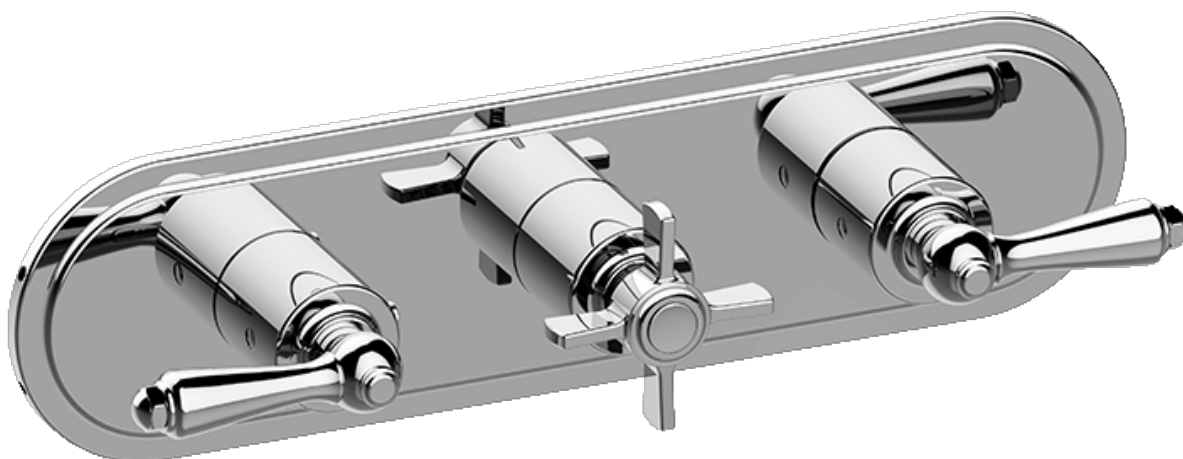

SHOWER
M-Series Valve Horizontal Trim
with Three Handles
G-8087H-ALM48C16-T

Information

- Three metal handles, decorative trim plate
- Use with M-Series rough valves
- ALM48C16 handles should not be used with any 3-way diverter valves
- ADA