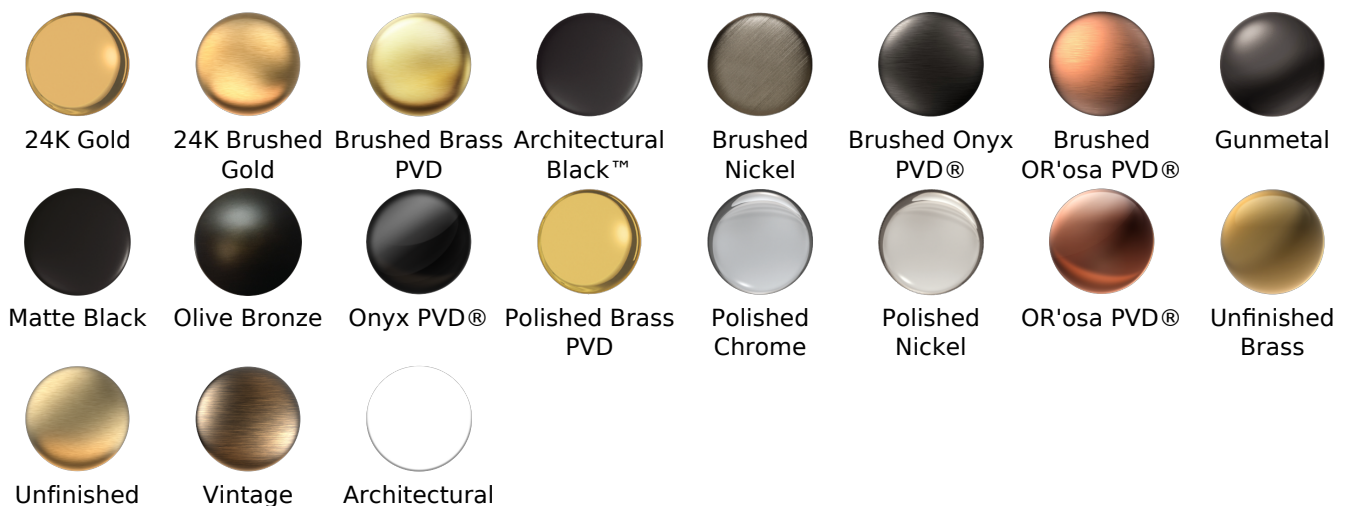

SHOWER
24" Transitional Grab Bar
G-9224

GRAFF[®]

Information

- 24" center to center
- 1-1/2" distance from wall to bar
- 1-1/4" diameter
- Solid brass construction
- Mounting hardware included
- ADA compliant when installed properly
- Style options complement Camden collection
- ADA

Finishes

Brushed Brass Brushed Brass White

G-9224

Camden Series