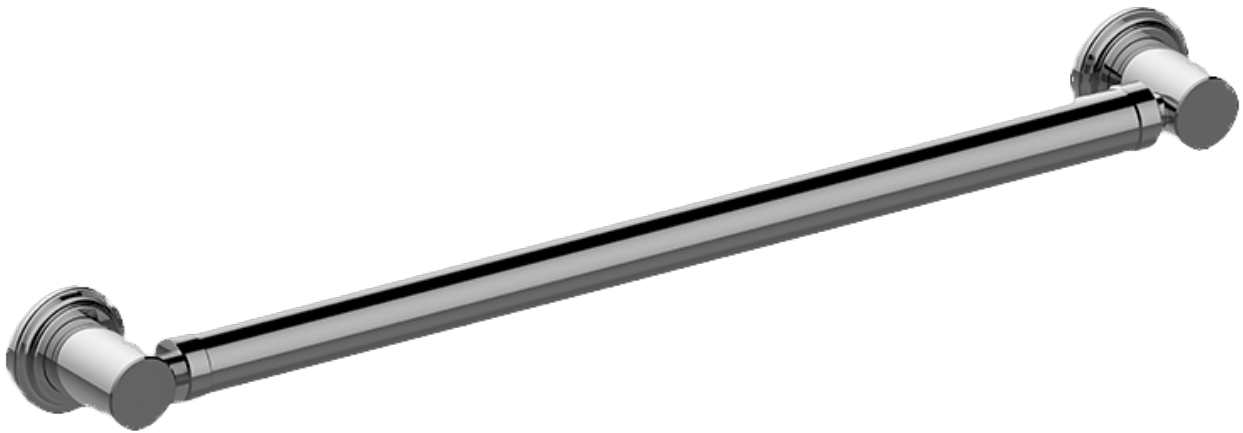

SHOWER
24" Transitional Grab Bar
G-9224

GRAFF[®]

Information

- 24" center to center
- 1-1/2" distance from wall to bar
- 1-1/4" diameter
- Solid brass construction
- Mounting hardware included
- ADA compliant when installed properly
- Style options complement Camden collection
- ADA

Finishes

Brushed Brass Brushed Brass White

G-9224

Camden Series