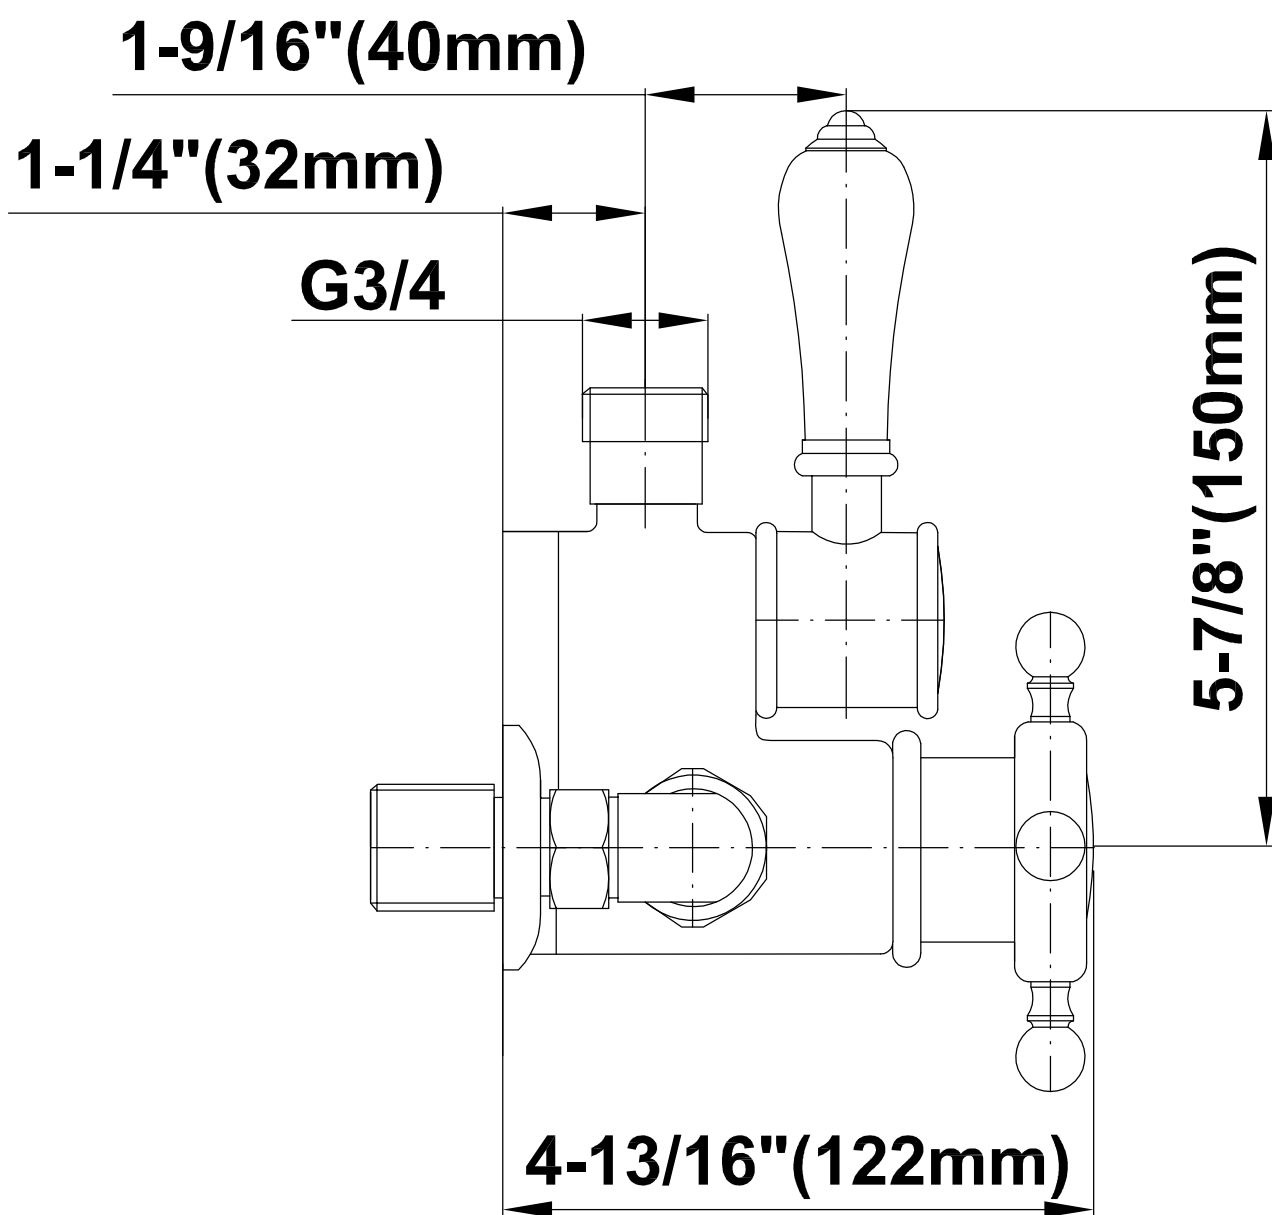

G-8900

Exposed Thermostatic Valve