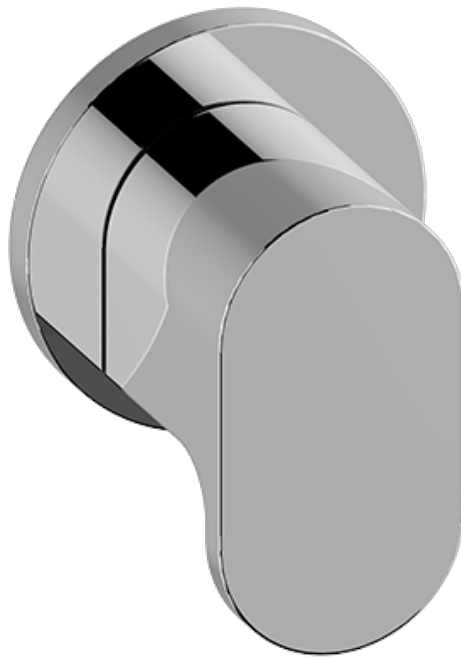

SHOWER  
Ametis M-Series 2-Way Diverter  
Valve Trim with Handle  
**G-8068-LM44E1-T**

---

**GRAFF®**

### Information

- Single metal handle
- Decorative trim plate
- Use with G-8052 2-way diverter (pass through) control rough valve WITH off function
- To complete package, you must order rough valve
- ADA