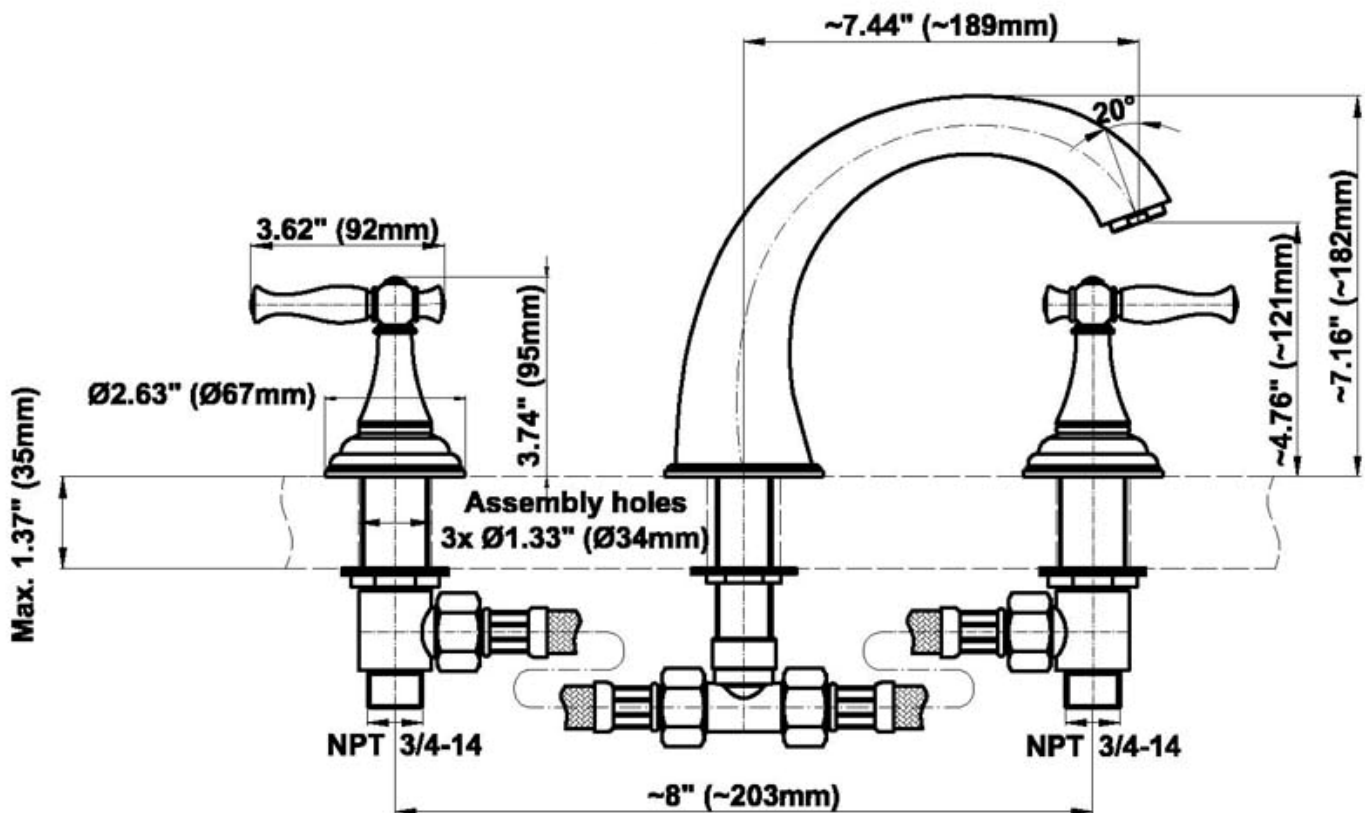

The measurements shown are for reference only. Products and specifications shown are subject to change without notice. Revised 07/2012.

www.graff-faucets.com | phone: 800-954-4723